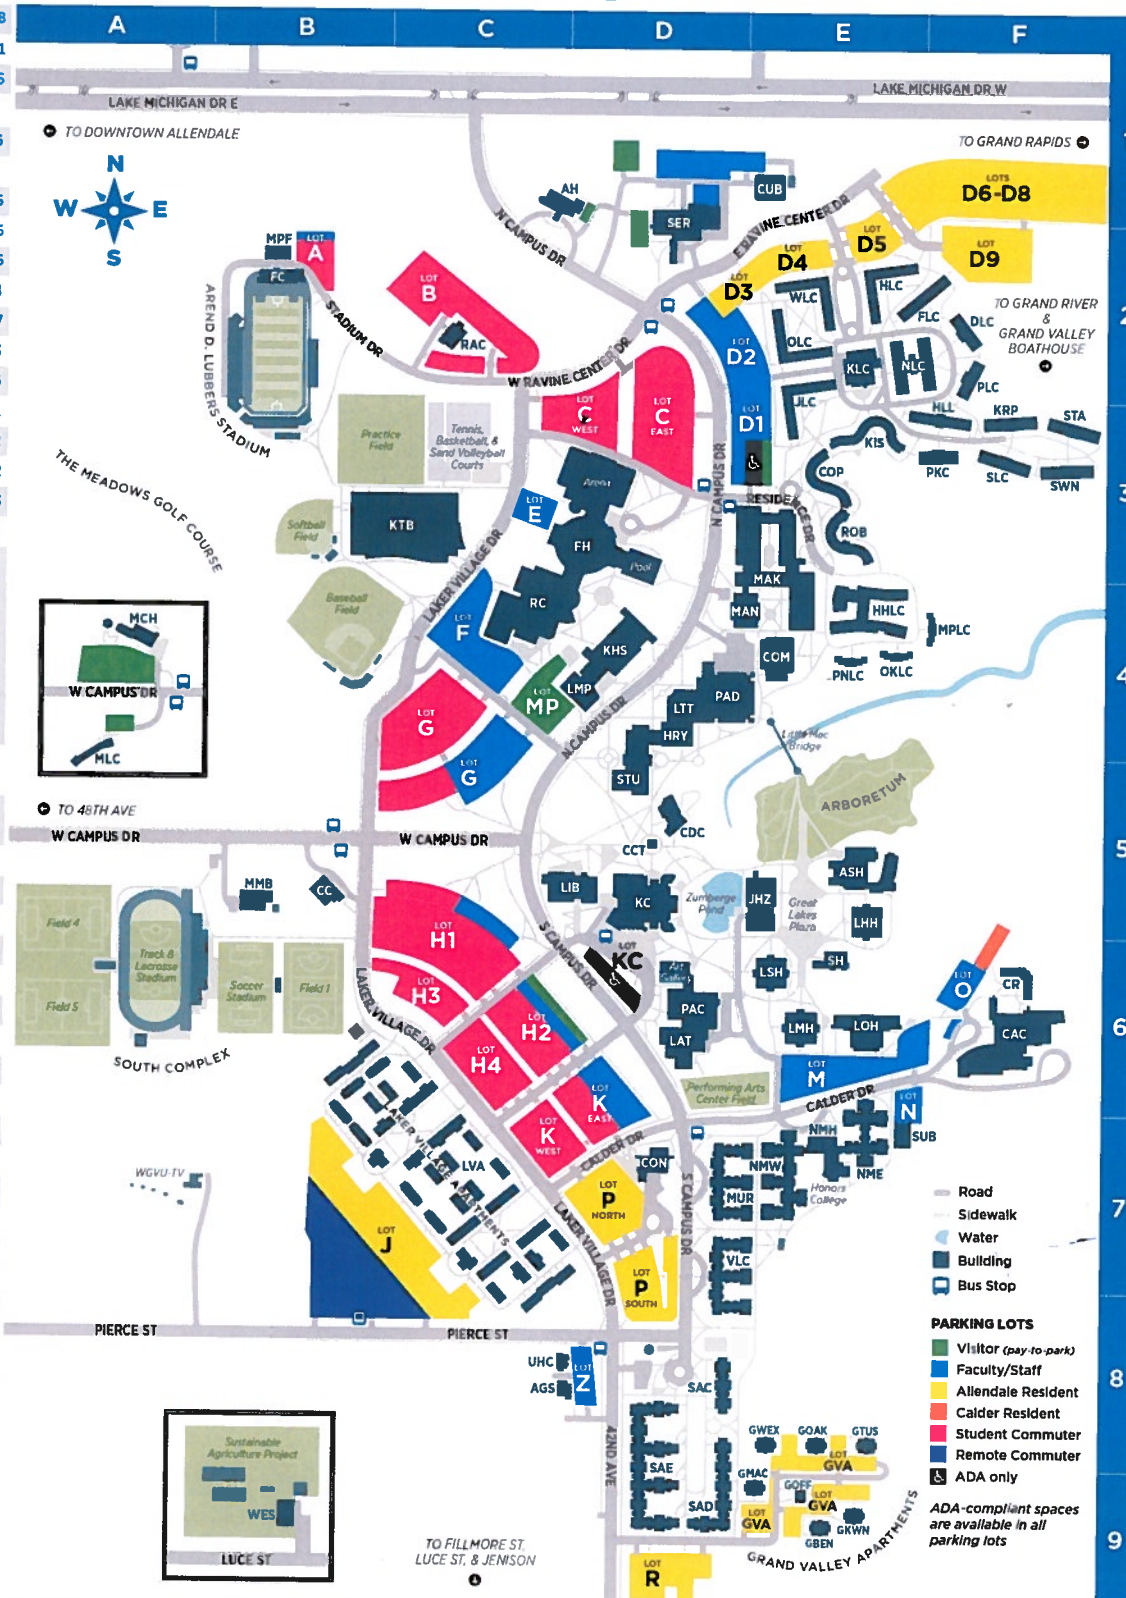

ALLENDALE CAMPUS

AGS	Art Gallery Support Building	C8
AH	Alumni House & Visitor Center	C1
ASH	Au Sable Hall	E5
Blue Connection (see CON)		
CAC	Calder Art Center	F6
Campus Health Center (see UHC)		
CC	Children's Enrichment Center	B5
CCT	Cook Carillon Tower	D5
CDC	Cook-DeWitt Center	D5
COM	Commons	E4
CON	Blue Connection	D7
COP	Copeland Living Center	E3
CR	Calder Residence	F6
CUB	Central Utilities Building	E1
DLC	DeVos Living Center	F2
FC	Hosford Football Center	B2
FH	Fieldhouse	D3
FLC	Frey Living Center	E2
GVA	Grand Valley Apartments	E9
GBEN	Benzie	
GKWN	Keweenau	
GMAC	Mackinac	
GOAK	Oakland	
GOFF	Office	
GTUS	Tuscola	
GWEX	Wexford	
Haas Center for Performing Arts (see PAC)		
HMLC	Holton-Hooker Learning & Living Center	E4
HLC	Hoobler Living Center	E2
Hosford Football Center (see FC)		
HLL	Hills Living Center	F3
HRY	Henry Hall	D4
JHZ	Zumberge Hall	E5
JLC	Johnson Living Center	E3
KC	Kirkhof Center	D5
KHS	Kindschi Hall of Science	D4
KIS	Kistler Living Center	E3
KLC	Kleiner Commons	E2
KRP	Kirkpatrick Living Center	F3
KTB	Kelly Family Sports Center	C3
LAT	Louis Armstrong Theatre	D6
LHH	Lake Huron Hall	E5
LIB	Mary Idema Pew Library	C5
LMH	Lake Michigan Hall	E6
LMP	Marketplace	C4
LOH	Lake Ontario Hall	E6
LSH	Lake Superior Hall	E6
LTT	Loutit Lecture Hall	D4
LVA	Laker Village Apartments	C7
Lubbers Student Services Center (see STU)		
MAK	Mackinac Hall	D3
MAN	Manitou Hall	D4
Marketplace (see LMP)		
Mary Idema Pew Library (see LIB)		
MCH	Meadows Club House	A4
MLC	Meadows Learning Center	A4
MMB	Meadows Maintenance Building	B5
MPF	Multi-Purpose Facility	B2
MPLC	Maple Living Center	B2
MUR	Murray Living Center	E7
NLC	North C Living Center	E2

RAC	Ravine Center	C2
RC	Recreation Center	C4
ROB	Robinson Living Center	E3
SAC	South Apartment C	D8
SAD	South Apartment D	D9
SAE	South Apartment E	D8
SER	Service Building/ Department of Public Safety	D1
SH	Seidman House	E6
SLC	Seidman Living Center	F3