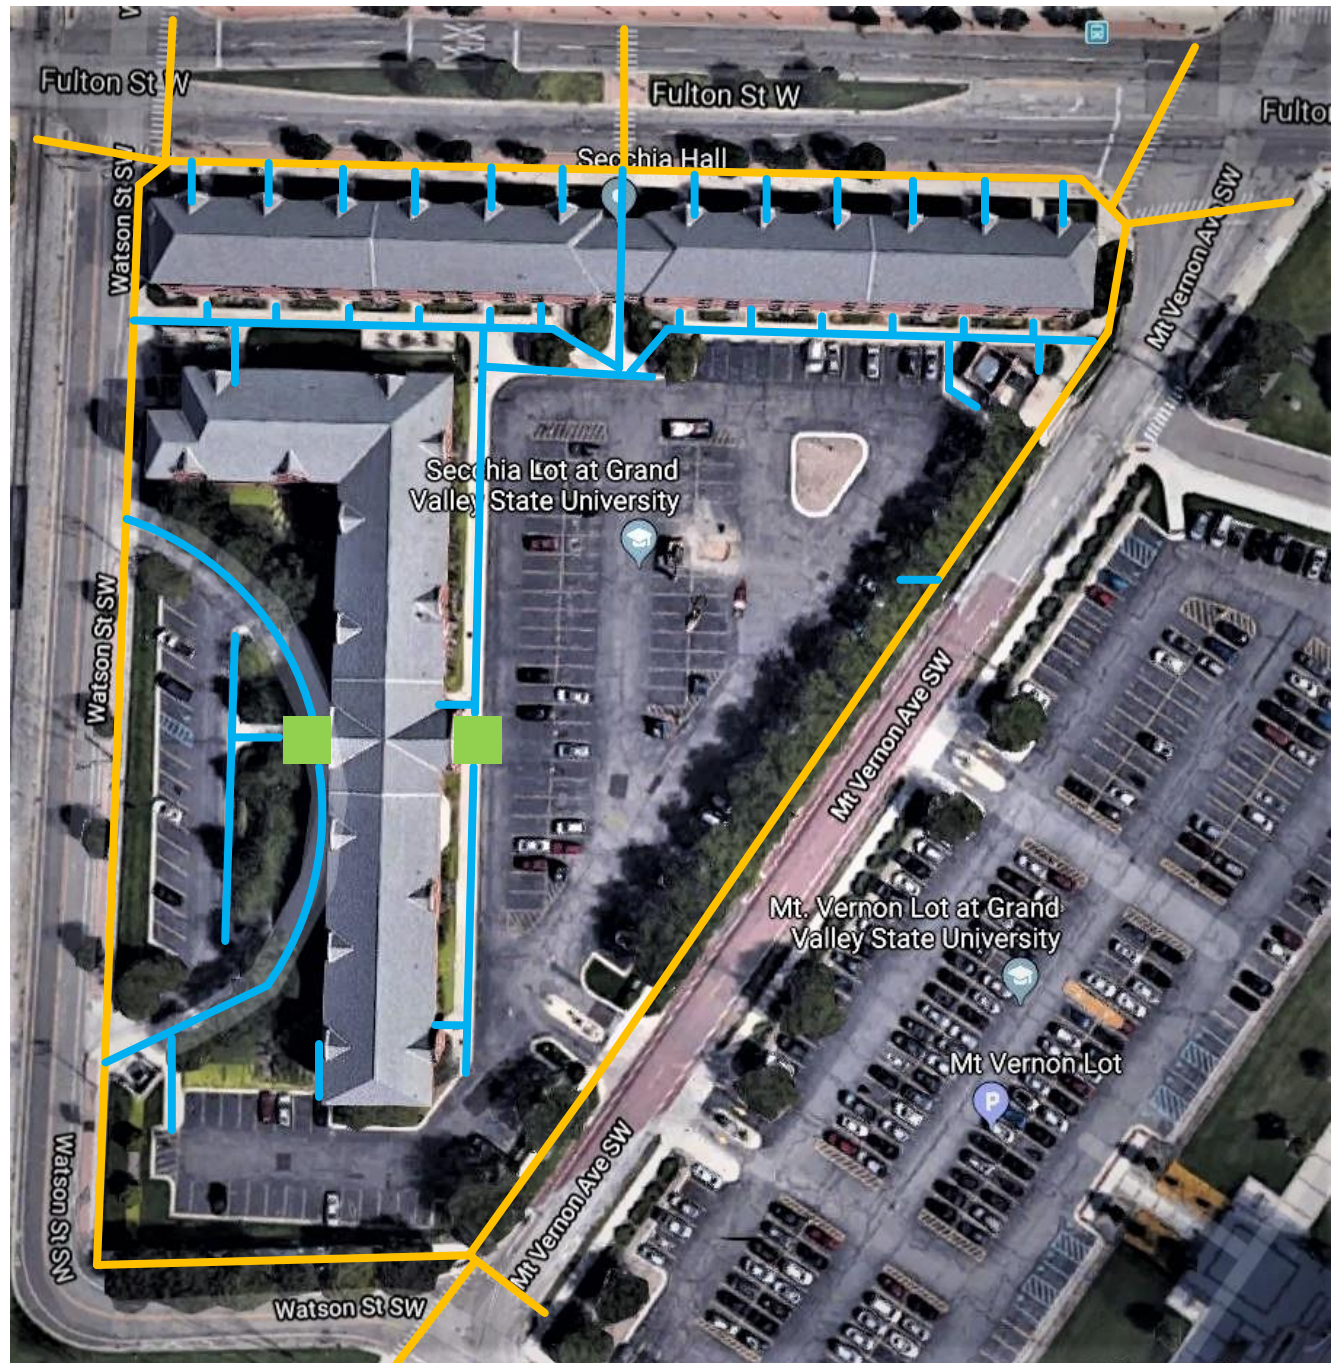

GVSU STANDALE PARK & RIDE LOT

GGGV

EMC Center

Snow Melt

GVSU Walks

City Walks

Seward Ramp/Seward Lo/ DeVos Center

- Snow Melt
- GVSU Walks
- City Walks

North

Eberhard Center/Keller/Kennedy/Lacks Park

North

- Snow Melt
- GVSU Walks
- City Walks

609 Watson/Depot/Winter Lot

Snow Melt

GVSU Walks

City Walks

North

Housing – Winter Hall Lot/Winter Hall/Secchia Hall/Secchia Lot

North

- Snow Melt
- GVSU Walks
- City Walks

Admiral/Fulton Lot/Bawating Park

Snow Melt

GVSU Walks

City Walks