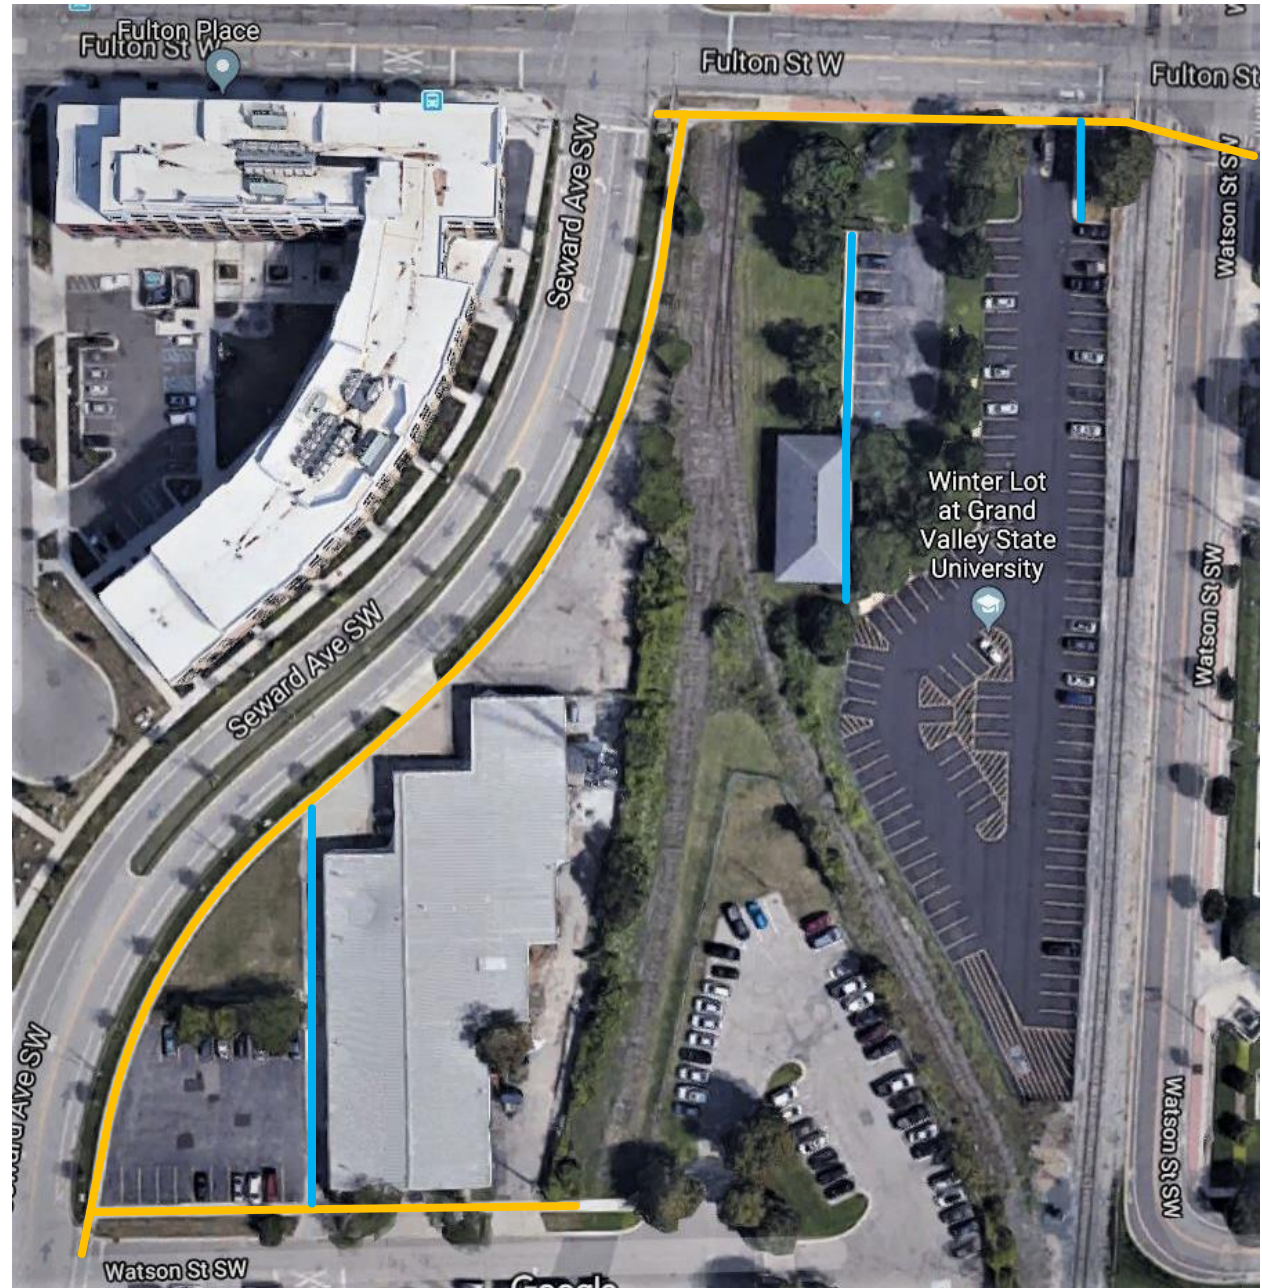

GVSU STANDALE PARK & RIDE LOT

GGGV

EMC Center

Snow Melt

GVSU Walks

City Walks

Seward Ramp/Seward Lo/ DeVos Center

- Snow Melt
- GVSU Walks
- City Walks

North

Eberhard Center/Keller/Kennedy/Lacks Park

North

- Snow Melt
- GVSU Walks
- City Walks

609 Watson/Depot/Winter Lot

Snow Melt

GVSU Walks

City Walks

North

Housing – Winter Hall Lot/Winter Hall/Secchia Hall/Secchia Lot

North

- Snow Melt
- GVSU Walks
- City Walks

Admiral/Fulton Lot/Bawating Park

Snow Melt

GVSU Walks

City Walks