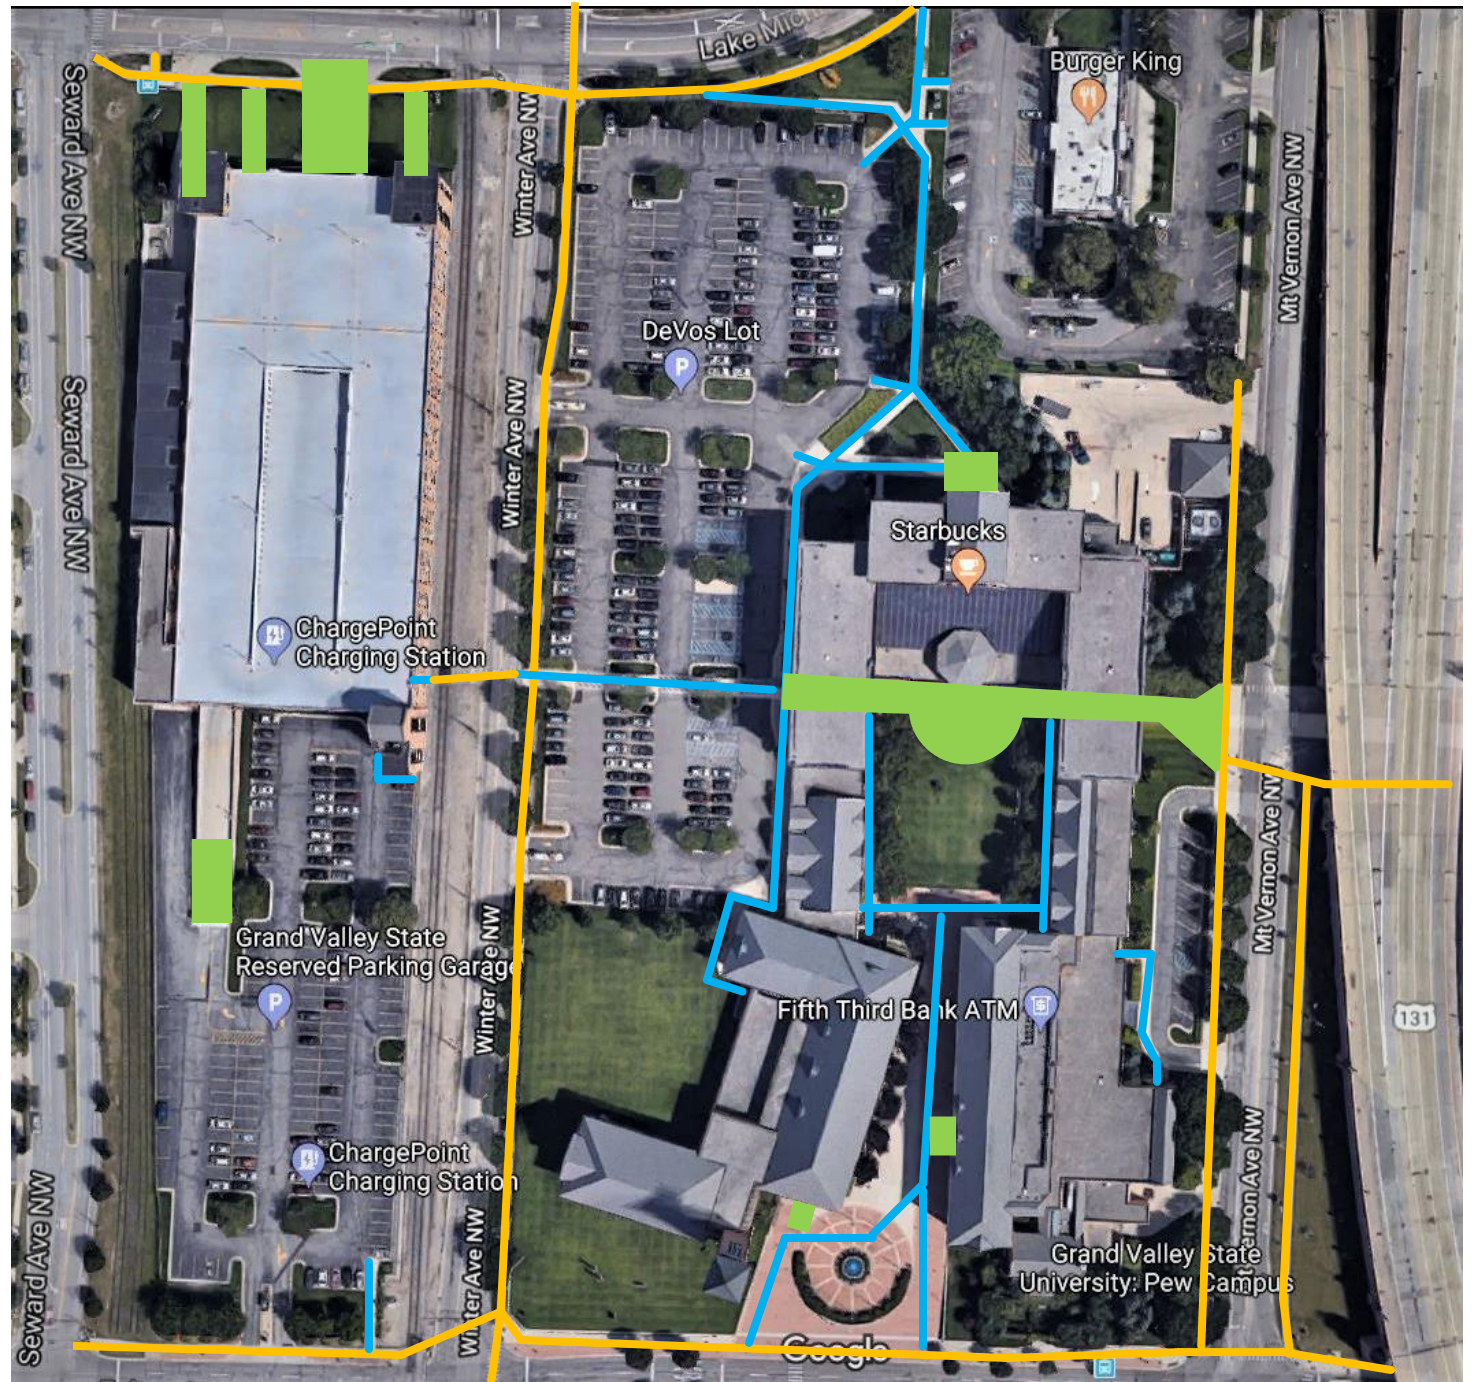

BUILDINGS

- (CHS) Cook-DeVos Center for Health Sciences..... 8 E3
- (RFH) Raleigh J. Finkelstein Hall16 E2

PARKING FACILITIES

- Prospect Lot F3
- RFH Lot E1

GRAND VALLEY STATE UNIVERSITY
www.gvsu.edu

TO ROBERT C. PEW CAMPUS

GVSU STANDALE PARK & RIDE LOT

GGGV

EMC Center

Snow Melt

GVSU Walks

City Walks

Seward Ramp/Seward Lo/ DeVos Center

- Snow Melt
- GVSU Walks
- City Walks

North

Eberhard Center/Keller/Kennedy/Lacks Park

North

- Snow Melt
- GVSU Walks
- City Walks

609 Watson/Depot/Winter Lot

Snow Melt

GVSU Walks

City Walks