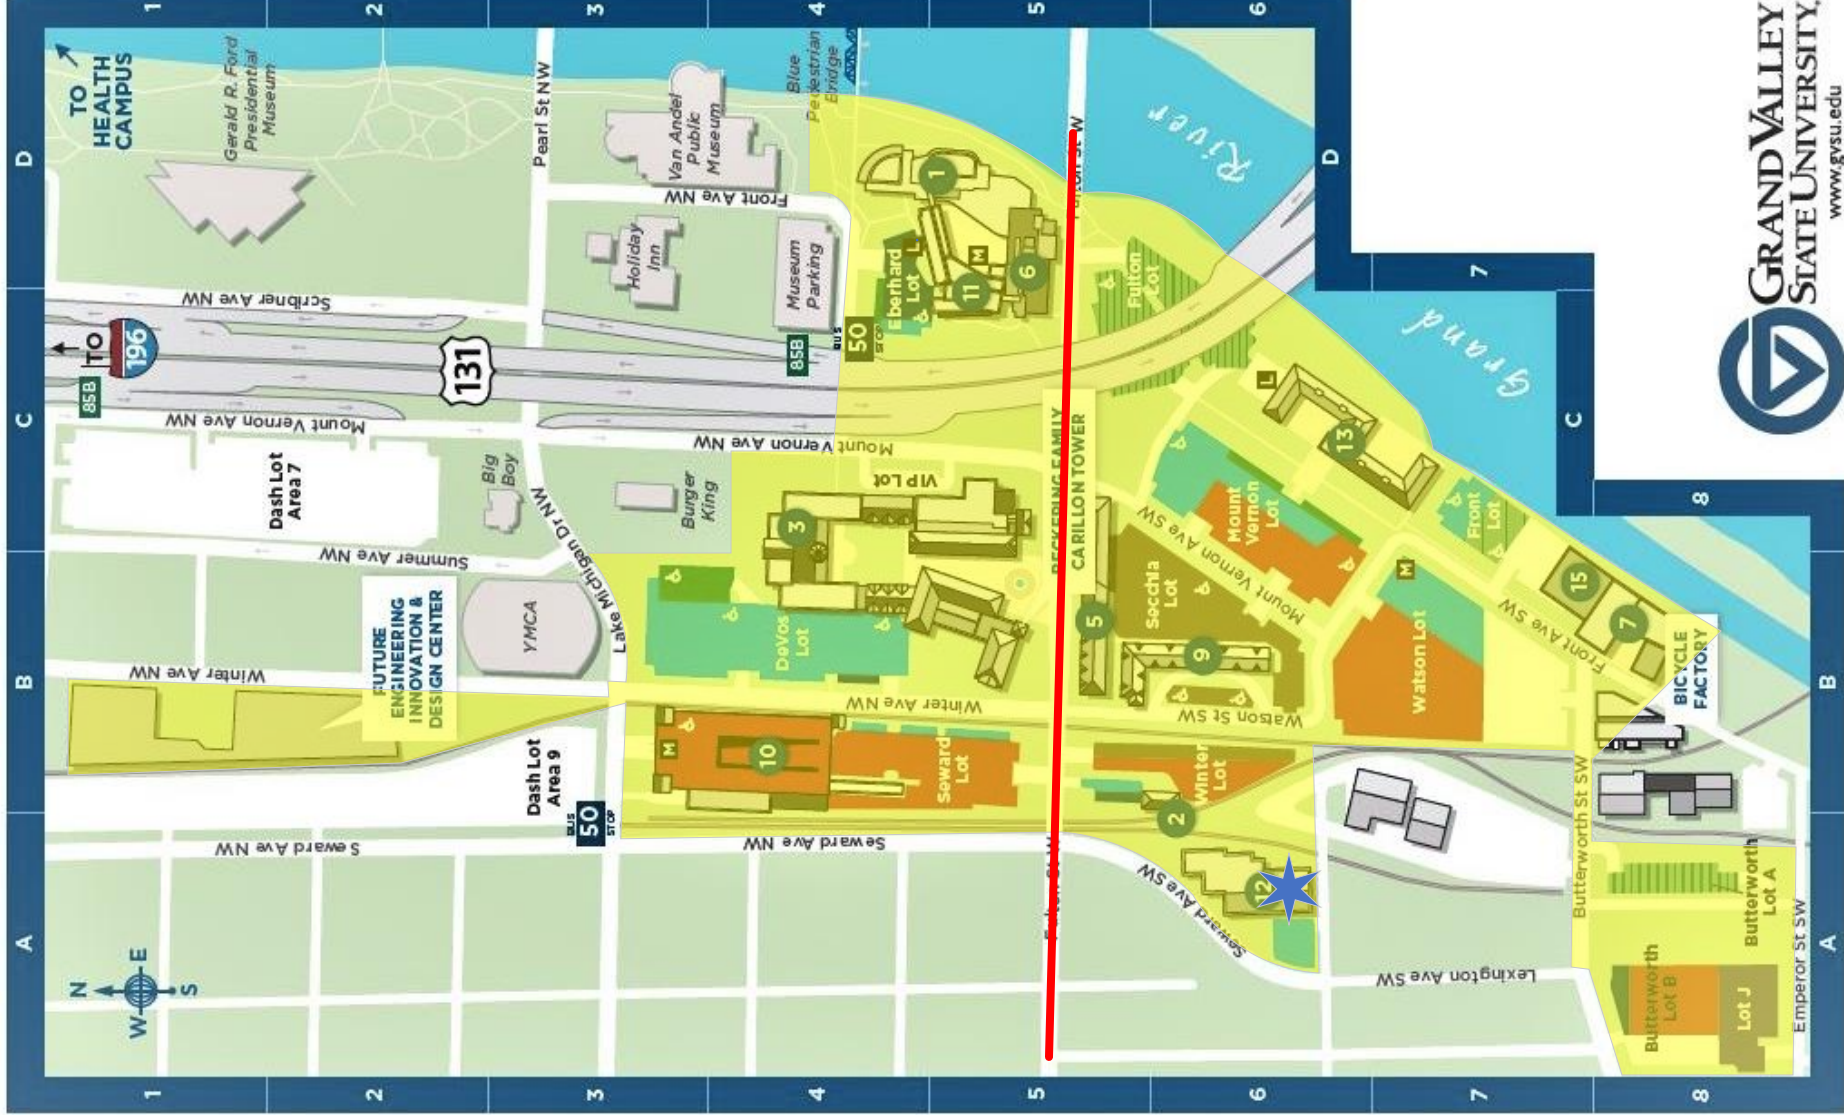

ROBERT C. PEW GRAND RAPIDS CAMPUS

KEY

- ▲ ADA Compliant
- 🏍️ Motorcycle Parking
- 🚚 30 min. Loading/Unloading (permit not required)
- 👥 Faculty/Staff Parking
- 🏠 Pew Resident Parking
- 🎓 Student Parking
- 🚶 Visitor Parking
- 🚗 Visitor Parking (pay-to-park)
- 📅 Visitor Parking (events and conferences)
- 🚗 Lot J Commuter Parking (reduced rate)

PARKING FACILITIES

- Butterworth Lot A A8
- Butterworth Lot B A8
- DeVos Lot B4
- Eberhard Lot D4
- Front Lot C7
- Fulton Lot C6
- Lot J A8
- Mount Vernon Lot C6
- Secchia Lot B6
- Seward Lot B5
- Watson Lot B7
- Winter Lot B6

GVSU STANDALE PARK & RIDE LOT

GGGV

EMC Center

Snow Melt

GVSU Walks

City Walks

Seward Ramp/Seward Lo/ DeVos Center

- Snow Melt
- GVSU Walks
- City Walks

North

Eberhard Center/Keller/Kennedy/Lacks Park

North

- Snow Melt
- GVSU Walks
- City Walks

609 Watson/Depot/Winter Lot

Snow Melt

GVSU Walks

City Walks