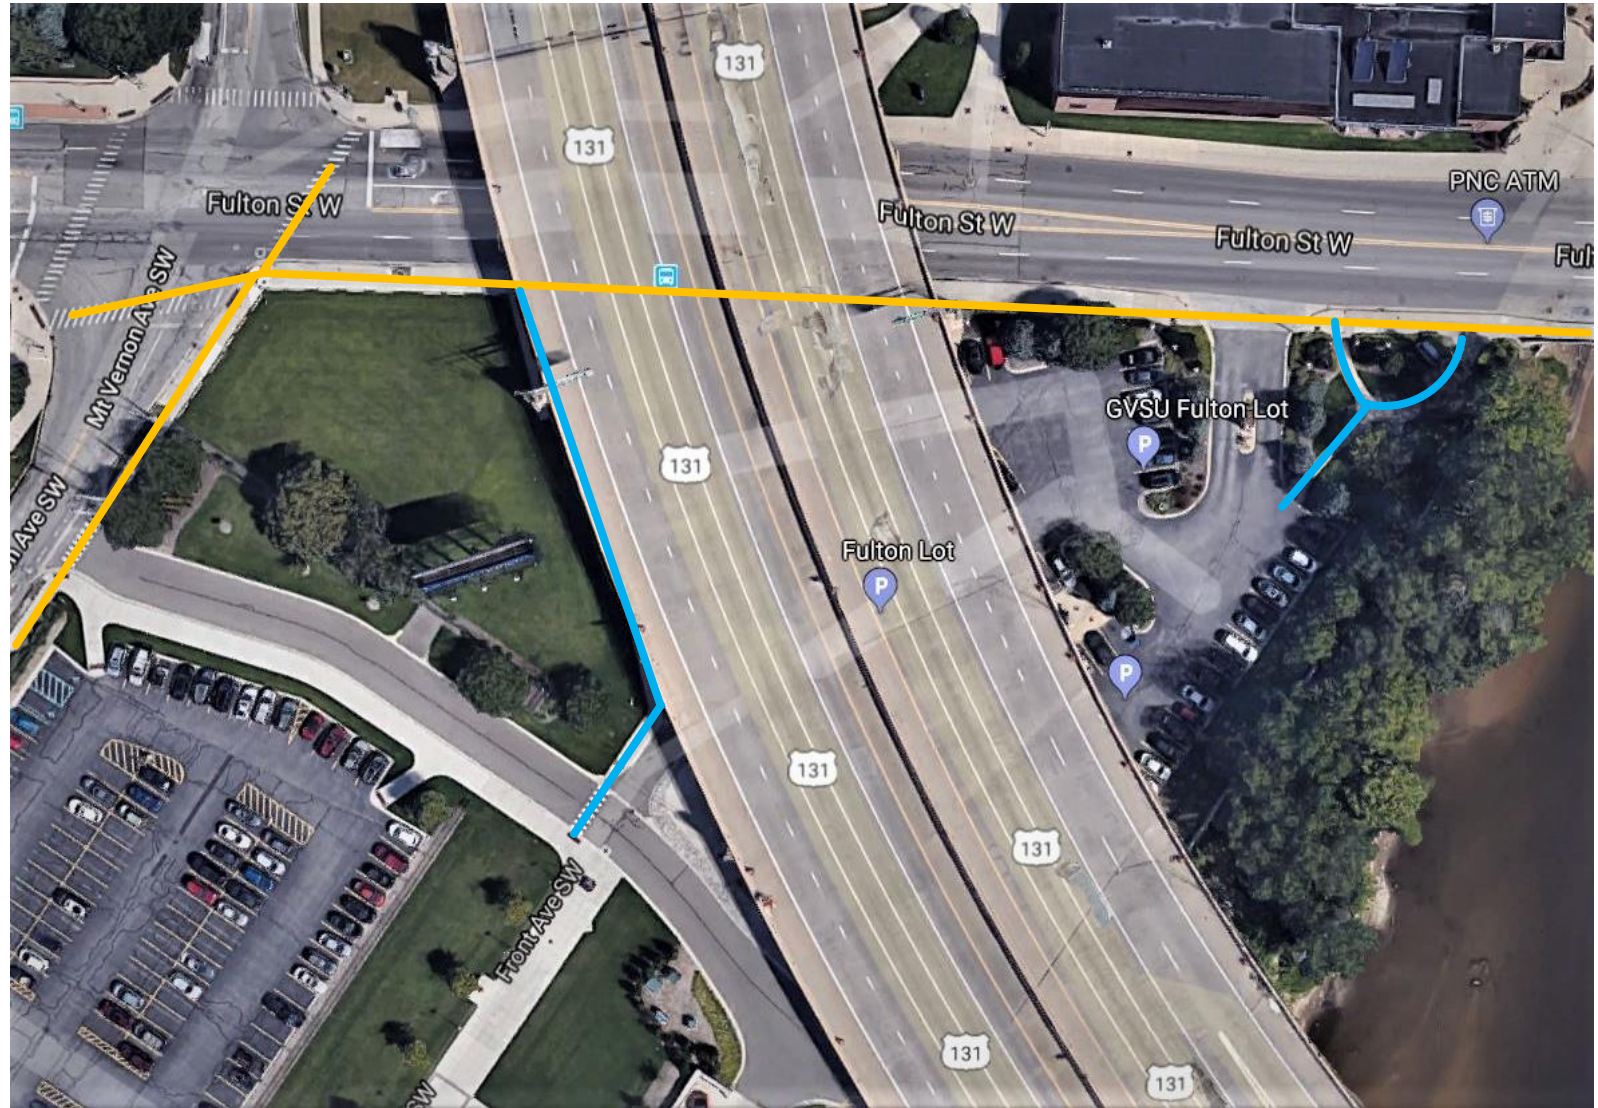

Admiral/Fulton Lot/Bawating Park

Snow Melt

GVSU Walks

City Walks

North