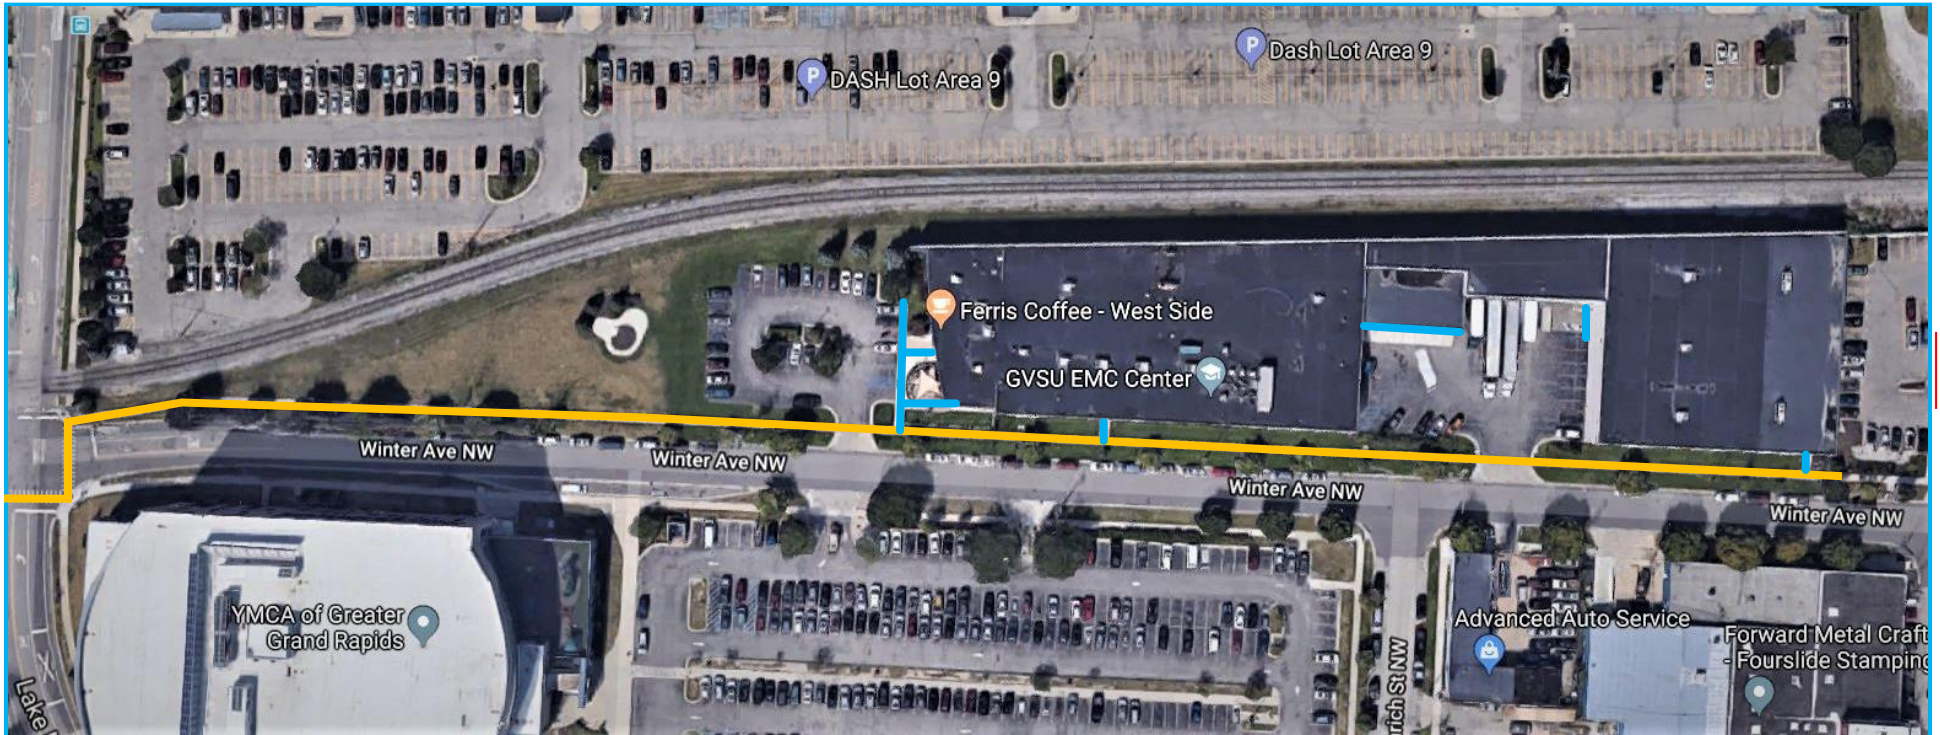

BUILDINGS

- (CHS) Cook-DeVos Center for Health Sciences..... 8 E3
- (RFH) Raleigh J. Finkelstein Hall16 E2

PARKING FACILITIES

- Prospect Lot F3
- RFH Lot E1

GRAND VALLEY STATE UNIVERSITY
www.gvsu.edu

TO ROBERT C. PEW CAMPUS

GVSU STANDALE PARK & RIDE LOT

GGGV

EMC Center

Snow Melt

GVSU Walks

City Walks

Seward Ramp/Seward Lo/ DeVos Center

- Snow Melt
- GVSU Walks
- City Walks

North

Eberhard Center/Keller/Kennedy/Lacks Park

North

- Snow Melt
- GVSU Walks
- City Walks

609 Watson/Depot/Winter Lot

Snow Melt

GVSU Walks

City Walks