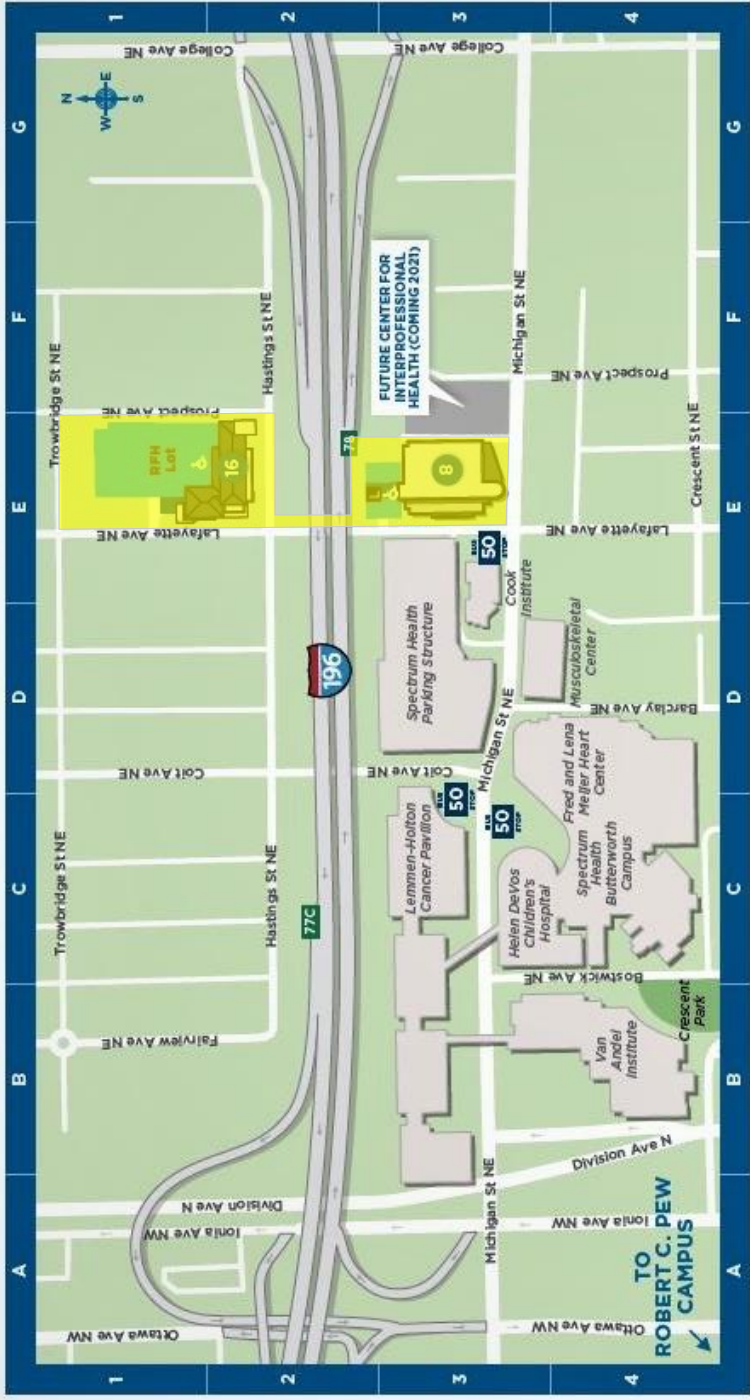

GRAND VALLEY STATE UNIVERSITY HEALTH CAMPUS

7/18/18

KEY

- ▲ ADA Compliant
- 30 min. Loading/Unloading (permit not required)
- Faculty/Staff Parking
- Visitor Parking

BUILDINGS

- (CHS) Cook-DeVos Center for Health Sciences..... 8 E3
- (RFH) Raleigh J. Finkelstein Hall 16 E2

PARKING FACILITIES

- Prospect Lot F3
- RFH Lot E1

GRAND VALLEY STATE UNIVERSITY
www.gvsu.edu

TO ROBERT C. PEW CAMPUS