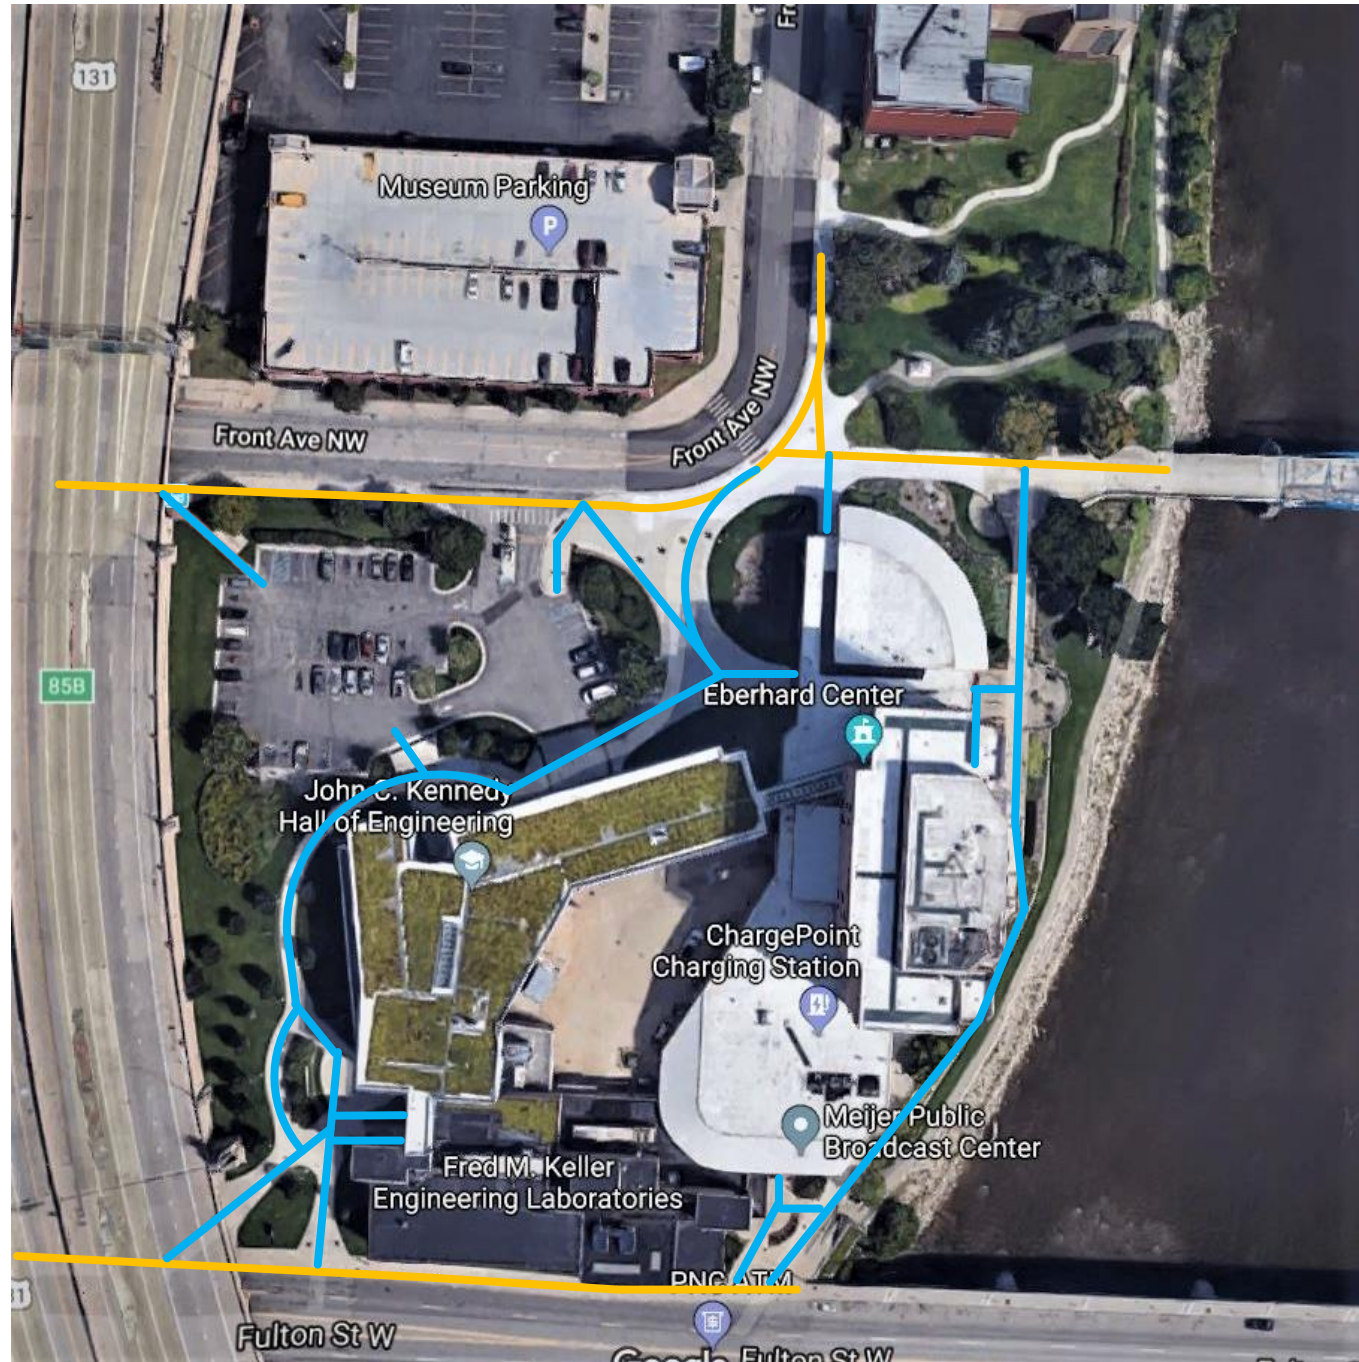

BUILDINGS

- (CHS) Cook-DeVos Center for Health Sciences..... 8 E3
- (RFH) Raleigh J. Finkelstein Hall16 E2

PARKING FACILITIES

- Prospect Lot F3
- RFH Lot E1

GRAND VALLEY STATE UNIVERSITY
www.gvsu.edu

TO ROBERT C. PEW CAMPUS

GVSU STANDALE PARK & RIDE LOT

GGGV

EMC Center

Snow Melt

GVSU Walks

City Walks

Seward Ramp/Seward Lo/ DeVos Center

- Snow Melt
- GVSU Walks
- City Walks

North

Eberhard Center/Keller/Kennedy/Lacks Park

North

- Snow Melt
- GVSU Walks
- City Walks

609 Watson/Depot/Winter Lot

Snow Melt

GVSU Walks

City Walks

North

Housing – Winter Hall Lot/Winter Hall/Secchia Hall/Secchia Lot

North

- Snow Melt
- GVSU Walks
- City Walks

Admiral/Fulton Lot/Bawating Park

Snow Melt

GVSU Walks

City Walks