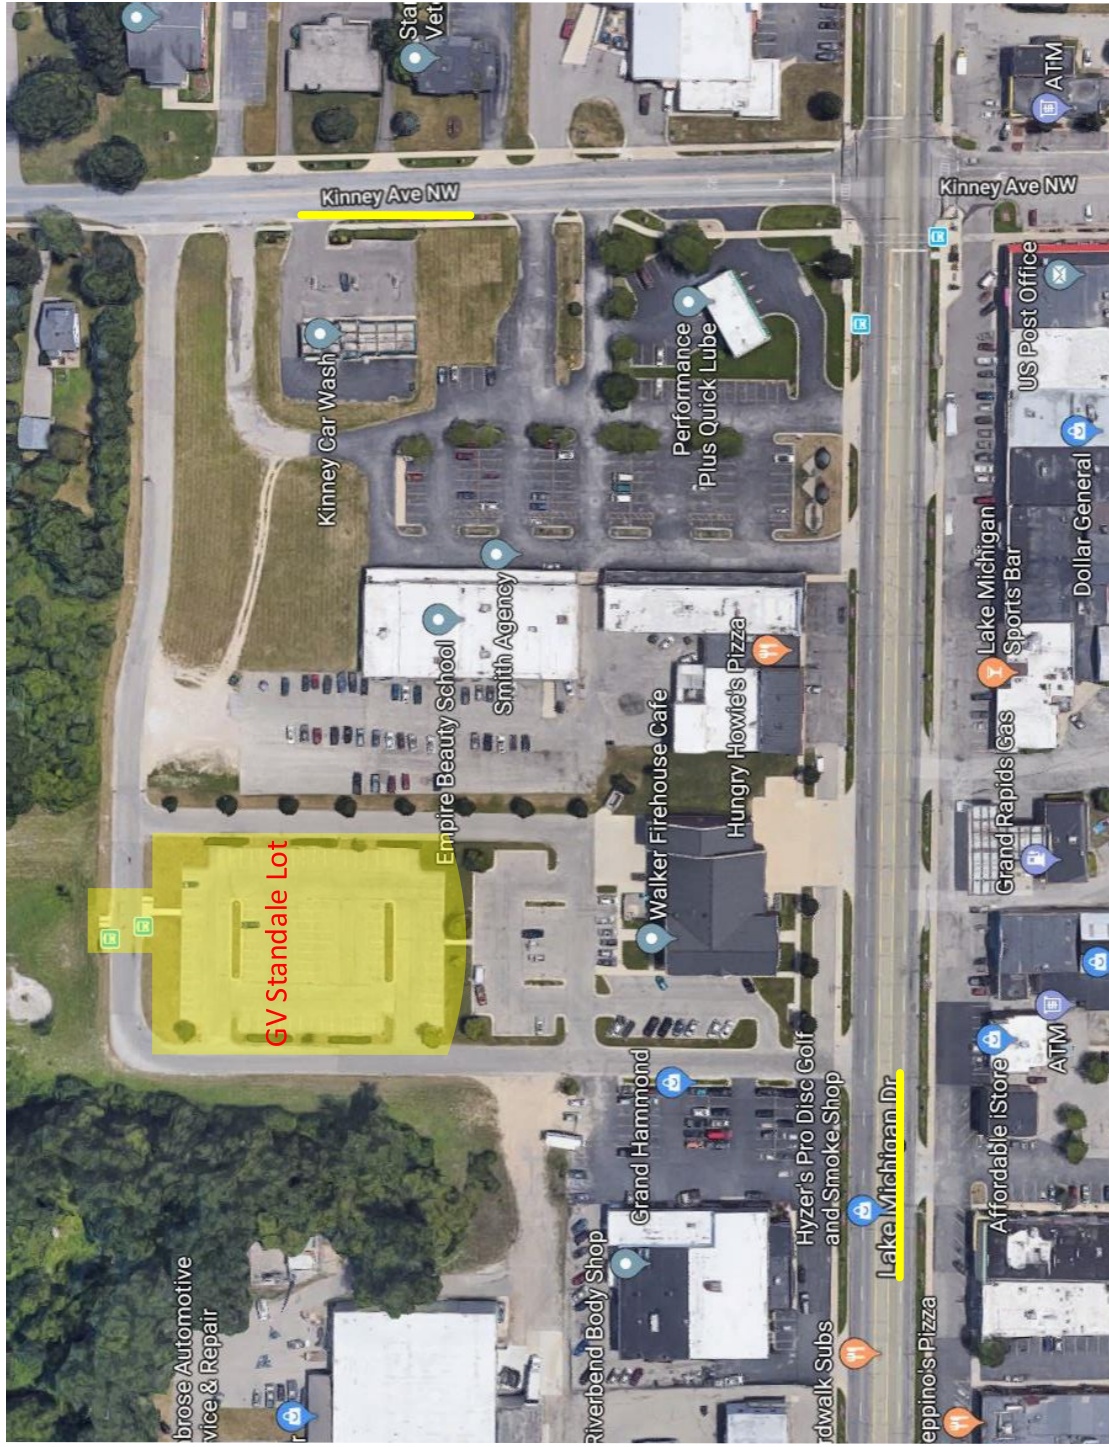

BUILDINGS

- (CHS) Cook-DeVos Center for Health Sciences..... 8 E3
- (RFH) Raleigh J. Finkelstein Hall16 E2

PARKING FACILITIES

- Prospect Lot F3
- RFH Lot E1

GRAND VALLEY STATE UNIVERSITY
www.gvsu.edu

TO ROBERT C. PEW CAMPUS

GVSU STANDALE PARK & RIDE LOT

GGGV

EMC Center

Snow Melt

GVSU Walks

City Walks

Seward Ramp/Seward Lo/ DeVos Center

- Snow Melt
- GVSU Walks
- City Walks

North

Eberhard Center/Keller/Kennedy/Lacks Park

North

- Snow Melt
- GVSU Walks
- City Walks

609 Watson/Depot/Winter Lot

Snow Melt

GVSU Walks

City Walks