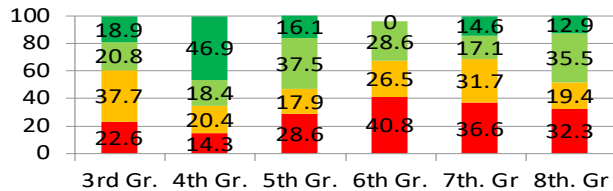

Board President: Sally Zwiep

Board Members:

Eduardo Amaya	Jonathan Brownson
Anna Hicks	Scott Patchin

Summary: Vanderbilt Charter Academy opened in 1996 in Holland, Michigan and is operated by National Heritage Academies. The school enrolls approximately 450 K-8 students.

Highlights:

- Strong commitment to establishing successful parental partnerships.
- Excellent co-curricular program
- Provides before and after school care.

CSO Capacity Analysis

Vanderbilt Charter Academy has consistently demonstrated strength in its educational program, organizational soundness, and fiscal stability. The school has a record of achieving relatively high academic growth with the student population it serves. It is academically competitive with statistically similar schools. The CSO observed robust and well thought-out intervention programs that reach diverse student populations at the school, and believes that these systems are integral to the school's academic success. During the renewal process, the CSO saw evidence of efforts to enhance teaching and learning. This evidence provides the CSO with confidence that the school's internal capacity to deliver strong academic results will remain solid.

Academic Performance

2018 Spring MSTEP ELA Proficiency