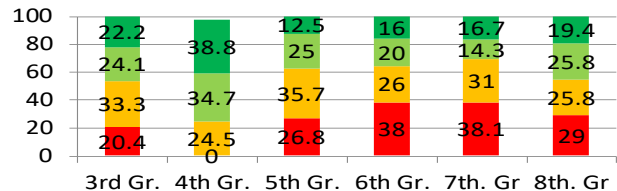

2018 Spring MSTEP Math Proficiency

■ Not Proficient ■ Partially Proficient ■ Proficient ■ Advanced

SAT Evidence-based Reading and Writing SAT Mathematics SAT Total Score

NA

NA

NA

Academic Achievement and Trend K-8 (M-STEP Proficiency) Academic Growth (MSTEP SGP)

MSTEP Proficiency difference between Vanderbilt and statistically similar schools.

Mean Student Growth Percentile Rank difference between Vanderbilt and statistically similar schools.

2016	2017	2018
+2%	▼ 0%	▲ +5%

Academic Achievement and Trend 9-12 (SAT Total Score)

SAT Total Score difference between Vanderbilt and statistically similar schools.

2016	2017	2018
Not Applicable	Not Applicable	Not Applicable

2017

ELA	Math
-5.3	-3.7