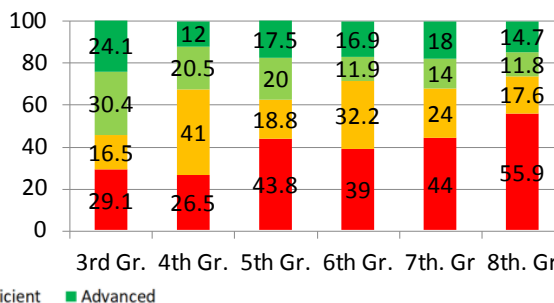

2018 Spring MSTEP Math Proficiency

SAT Evidence-based Reading and Writing

NA

SAT Mathematics

NA

SAT Total Score

NA

Academic Achievement and Trend K-8 (M-STEP Proficiency)

MSTEP Proficiency difference between Paragon and statistically similar schools.

2016	2017	2018
+16%	▼ +11%	▲ +14%

Academic Achievement and Trend 9-12 (SAT Total Score)

SAT Total Score difference between Paragon and statistically similar schools.

2016	2017	2018
Not Applicable	Not Applicable	Not Applicable

Academic Growth (MSTEP SGP)

Mean Student Growth Percentile Rank difference between Paragon and statistically similar schools.

2017

ELA	Math
+3.9	-6.5