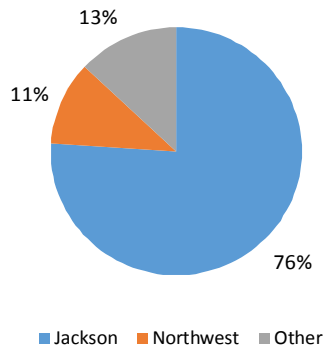

Paragon Charter Academy

Roster of Statistically Similar Schools

School Name	Distance
Dibble Elementary School	1.6mi
Frost Elementary School	1.7mi
Bellevue Elementary School	>2mi
Bellevue Jr/Sr High School	>2mi
Huron Academy (Grades 3-8)	>2mi
Huron Academy (Grades K-2)	>2mi

Students' Resident Districts