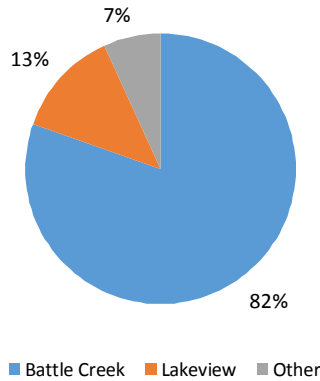

Endeavor Charter Academy

Roster of Statistically Similar Schools

School Name	Distance
Battle Creek Montessori Academy	0.1mi
Northwestern Middle School	1.8mi
Prairieview School	1.8mi
Lansing Charter Academy	>2mi
Madison-Carver Academy	>2mi
Reach Charter Academy	>2mi

Students' Resident Districts