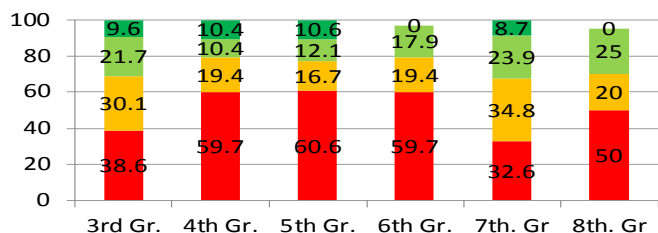

Board President: Nola Batch
Board Members:
Rachel Ham   Linda Wendt
Erich Henkel   Chad Kyger

1. **Highlights:**
2. Strong commitment to establishing successful parental partnerships.
   - Provides before and after school care.
   - Strong Girls on the Run Program.

CSO Capacity Analysis

Endeavor Charter Academy has consistently demonstrated strength in its educational program, organizational soundness, and fiscal stability. The school has a record of achieving relatively high academic growth with the student population it serves. It is academically competitive with statistically similar schools. The CSO believes that this is the result of implemented systems and procedures that focus on addressing student needs. Effective use of student performance data is practiced at the school and successful instructional strategies are aligned to address individual student learning needs. Strong administrative support is present to oversee academic performance and demonstrates a strong commitment to enhance teaching and learning. This evidence provides the CSO with confidence that the school's internal capacity to deliver strong academic results will remain solid.

Academic Performance

2018 Spring MSTEP ELA Proficiency

■ Not Proficient   ■ Partially Proficient   ■ Proficient   ■ Advanced

SAT Evidence-based Reading and Writing

SAT Mathematics

SAT Total Score

NA

NA

NA

Academic Achievement and Trend K-8 (M-STEP Proficiency)

Academic Growth (MSTEP SGP)

MSTEP Proficiency difference between Endeavor and statistically similar schools.

Mean Student Growth Percentile Rank difference between Endeavor and statistically similar schools.

2016

2017

2018

+7%

▼ +5%

▼ +4%

Academic Achievement and Trend 9-12 (SAT Total Score)

SAT Total Score difference between Endeavor and statistically similar schools.

2017

2016

2017

2018

Not Applicable

Not Applicable

Not Applicable

ELA

Math

+1.9

+7.9