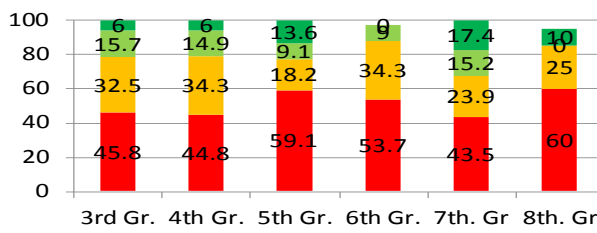

Board President: Nola Batch
Board Members:
Rachel Ham   Linda Wendt
Erich Henkel   Chad Kyger

1. **Highlights:**
2. Strong commitment to establishing successful parental partnerships.
   - Provides before and after school care.
   - Strong Girls on the Run Program.

CSO Capacity Analysis

Endeavor Charter Academy has consistently demonstrated strength in its educational program, organizational soundness, and fiscal stability. The school has a record of achieving relatively high academic growth with the student population it serves. It is academically competitive with statistically similar schools. The CSO believes that this is the result of implemented systems and procedures that focus on addressing student needs. Effective use of student performance data is practiced at the school and successful instructional strategies are aligned to address individual student learning needs. Strong administrative support is present to oversee academic performance and demonstrates a strong commitment to enhance teaching and learning. This evidence provides the CSO with confidence that the school's internal capacity to deliver strong academic results will remain solid.

Academic Performance

2018 Spring MSTEP Math Proficiency

■ Not Proficient   ■ Partially Proficient   ■ Proficient   ■ Advanced

SAT Evidence-based Reading and Writing

SAT Mathematics

SAT Total Score

NA

NA

NA

Academic Achievement and Trend K-8 (M-STEP Proficiency)

Academic Growth (MSTEP SGP)

MSTEP Proficiency difference between Endeavor and statistically similar schools.

Mean Student Growth Percentile Rank difference between Endeavor and statistically similar schools.

2016

2017

2018

+7%

▼ +5%

▼ +4%

Academic Achievement and Trend 9-12 (SAT Total Score)

SAT Total Score difference between Endeavor and statistically similar schools.

2017

2016

2017

2018

Not Applicable

Not Applicable

Not Applicable

ELA

Math

+1.9

+7.9