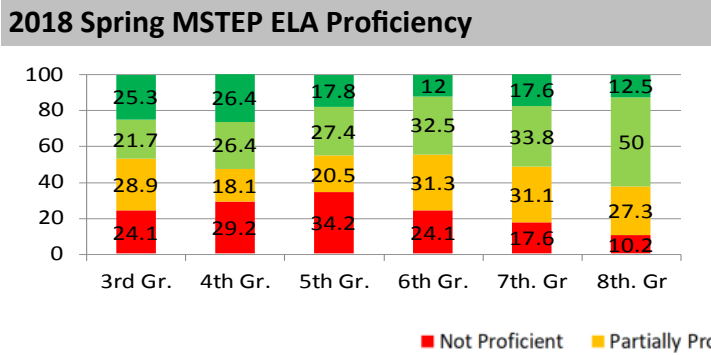

Summary:
Founded in 2011, East Arbor educates approximately 730 students, most of whom are from the Ypsilanti or neighboring Lincoln school district. Its program is based on academic excellence, moral focus, parental partnership, and student responsibility.

Highlights:

- East Arbor was previously recognized by NHA as School of the Year
- East Arbor is located on the same campus as Arbor Prep Academy.
- East Arbor offers several sports and after-school programs.

CSO Capacity Analysis

East Arbor has demonstrated its ability to effectively deliver its educational program, and remain organizationally and fiscally strong. Academic performance as measured on multiple assessments is respectable, and the CSO observed a positive school culture and evidence of consistent implementation of systems and procedures to manage behavior, communicate expectations to students, and assess student progress. Based on evidence and observation, the CSO believes that the school currently has the internal capacity to sustain its academic results. Based on the renewal visit, it was determined that the school can strengthen its intervention programs to increase student performance, and that the school's management has both the desire and capacity to do so during the term of its subsequent charter contract.

Academic Performance

SAT Evidence-based Reading and Writing | SAT Mathematics | SAT Total Score

NA

NA

NA

Academic Achievement and Trend K-8 (M-STEP Proficiency)

MSTEP Proficiency difference between East Arbor and statistically similar schools.

2016	2017	2018
+5%	▼ +3%	▲ +7%

Academic Growth (MSTEP SGP)

Mean Student Growth Percentile Rank difference between East Arbor and statistically similar schools.

2017	
ELA	Math
-3.3	-1.7

Academic Achievement and Trend 9-12 (SAT Total Score)

SAT Total Score difference between East Arbor and statistically similar schools.

2016	2017	2018
Not Applicable	Not Applicable	Not Applicable