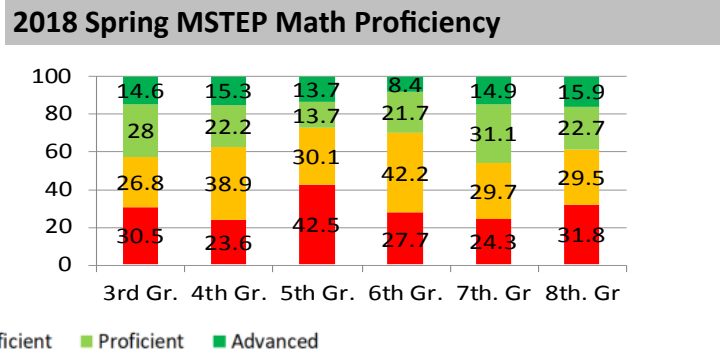

Summary:
Founded in 2011, East Arbor educates approximately 730 students, most of whom are from the Ypsilanti or neighboring Lincoln school district. Its program is based on academic excellence, moral focus, parental partnership, and student responsibility.

Highlights:

- East Arbor was previously recognized by NHA as School of the Year
- East Arbor is located on the same campus as Arbor Prep Academy.
- East Arbor offers several sports and after-school programs.

CSO Capacity Analysis

East Arbor has demonstrated its ability to effectively deliver its educational program, and remain organizationally and fiscally strong. Academic performance as measured on multiple assessments is respectable, and the CSO observed a positive school culture and evidence of consistent implementation of systems and procedures to manage behavior, communicate expectations to students, and assess student progress. Based on evidence and observation, the CSO believes that the school currently has the internal capacity to sustain its academic results. Based on the renewal visit, it was determined that the school can strengthen its intervention programs to increase student performance, and that the school's management has both the desire and capacity to do so during the term of its subsequent charter contract.

Academic Performance

SAT Evidence-based Reading and Writing | SAT Mathematics | SAT Total Score

NA

NA

NA

Academic Achievement and Trend K-8 (M-STEP Proficiency)

MSTEP Proficiency difference between East Arbor and statistically similar schools.

2016	2017	2018
+5%	▼ +3%	▲ +7%

Academic Growth (MSTEP SGP)

Mean Student Growth Percentile Rank difference between East Arbor and statistically similar schools.

2017	
ELA	Math
-3.3	-1.7

Academic Achievement and Trend 9-12 (SAT Total Score)

SAT Total Score difference between East Arbor and statistically similar schools.

2016	2017	2018
Not Applicable	Not Applicable	Not Applicable