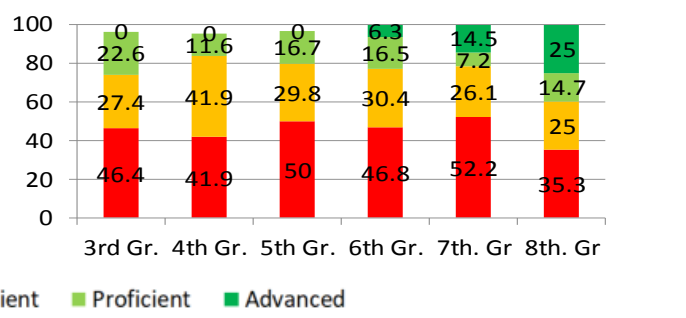

Academic Performance

2018 Spring MSTEP ELA Proficiency

2018 Spring MSTEP Math Proficiency

SAT Total Score

NA

Academic Achievement and Trend K-8 (M-STEP Proficiency)

MSTEP Proficiency difference between Detroit Merit and statistically similar schools.

2016	2017	2018
+21%	▼ +19%	▼ +16%

Academic Growth (MSTEP SGP)

Mean Student Growth Percentile Rank difference between Detroit Merit and statistically similar schools.

2017	
ELA	Math
+8.8	+6.8

Academic Achievement and Trend 9-12 (SAT Total Score)