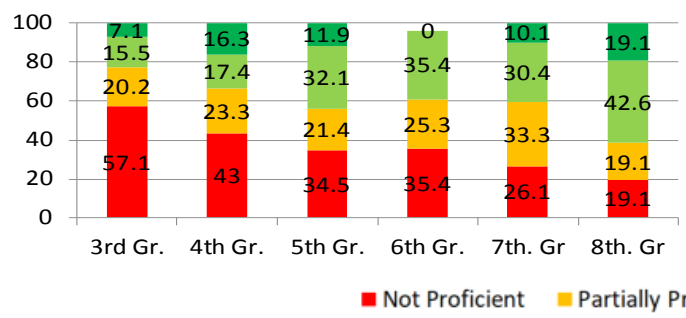

Arthur Schaap   Janis Ramsey
William Beddoes   William Triplett

Summary:
Founded in 2002, Detroit Merit Charter Academy educates approximately 770 students, 92% of whom are from Detroit. Its program is based on academic excellence, moral focus, parental partnership, and student responsibility.

1. **Highlights:**
2. It is consistently ranked as one of the city’s top performing schools.
   - In 2011, it was designated as a “School of Excellence.”
   - It offers tutoring support, athletics, and after-school activities.

CSO Capacity Analysis

Detroit Merit has consistently demonstrated strength in its educational program, organizational soundness, and fiscal stability. Academic performance is strong, both in terms of proficiency and relative to statistically similar schools. The CSO believes that this is the result of a strong school-wide culture that emphasizes a growth mindset, well-designed and consistently implemented systems and procedures, and a well-established and longstanding school leadership team. During the renewal process, the CSO saw evidence of efforts to enhance teaching and learning (i.e., new interim assessments implemented by its ESP) and an emphasis on literacy at all grade levels. This evidence provides the CSO with confidence that the school’s internal capacity to deliver strong academic results will remain solid.

Academic Performance

2018 Spring MSTEP ELA Proficiency