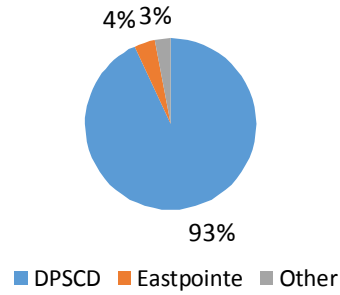

Detroit Merit Charter Academy

Roster of Statistically Similar Schools

School Name	Distance
Carstens Elementary-Middle School	0.9mi
Clark, J.E. Preparatory Academy	>2mi
Hamilton Academy	>2mi
Brown, Ronald Academy	>2mi
Hutchinson Elementary-Middle School	>2mi
Great oaks Academy	>2mi
Oakside Scholars Charter Academy	>2mi
Vista Charter Academy	>2mi

Students' Resident Districts