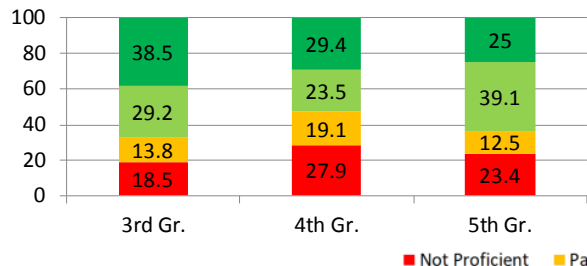

Maria Carrizales-Alonzo	Michael Camarota
Charles Kibler	Mary Mims
Brian Porter	Ruth Crouch
Kimberley Mitchell	Craig Davis

Summary:
Founded in 1996, Black River educates approximately 950 students, 85% of whom are from the Holland / West Ottawa area. Black River provides a high quality general program of fundamental education in core academic areas.

1. **Highlights:**
2. #1 SAT total score for all Charter Schools in Michigan
   - #2 Charter High School in Michigan
   - Individualized instruction for all students

CSO Capacity Analysis

Black River Public School has demonstrated the ability to academically improve while maintaining its organizational soundness and fiscal stability. Black River receives strong support and resources from its management company and board. School leadership has built strong supportive relations with staff and community. Behavior expectations are consistent, fair, and modeled and reinforced by staff. School has a robust and well thought-out intervention program that reaches diverse student populations at the school, and believes that these systems are integral to the school’s academic success. The CSO has confidence that the school’s internal capacity to deliver strong academic results will remain.

Academic Performance

2018 Spring MSTEP ELA Proficiency