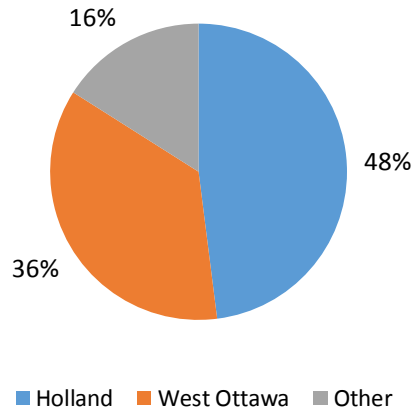

Black River Public School— Elementary

Roster of Statistically Similar Schools

School Name	Distance
Vanderbilt Charter Academy	1.1mi
Jefferson	1.1mi
West	1.6mi
Holland Heights	1.6mi

Students' Resident Districts