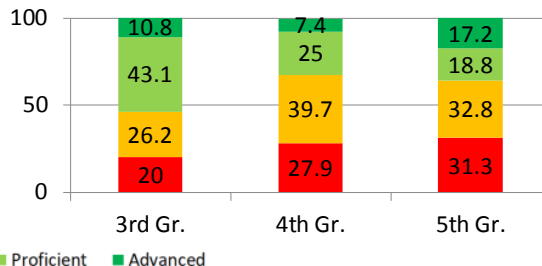

2018 Spring MSTEP Math Proficiency

SAT Evidence-based Reading and Writing SAT Mathematics SAT Total Score

NA

NA

NA

Academic Achievement and Trend K-8 (M-STEP Proficiency)

MSTEP Proficiency difference between Black River and statistically similar schools.

2016	2017	2018
+13%	▼ +9%	▲ +10%

Academic Achievement and Trend 9-12 (SAT Total Score)

SAT Total Score difference between Black River and statistically similar schools.

2016	2017	2018
Not Available	Not Available	Not Available

Academic Growth (MSTEP SGP)

Mean Student Growth Percentile Rank difference between Black River and statistically similar schools.

2017

ELA	Math
+1.4	-1.8