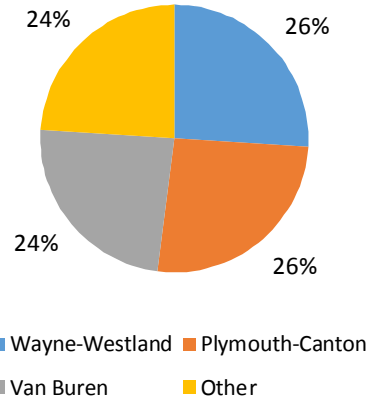

Canton Preparatory High School

Roster of Statistically Similar Schools

School Name	Distance
Blue Water Middle College Academy	>2mi
Jackson Preparatory & Early College	>2mi
Belleville High School	>2mi
John Glenn High School	>2mi
Wayne Memorial High School	>2mi
Canton High School	>2mi
Plymouth High School	>2mi
Salem High School	>2mi

Students' Resident Districts