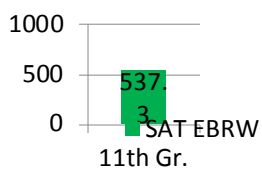

Summary:

Canton Prep opened its doors in 2014 and has grown to a school that serves 350 students grades 9-12. Students come from a variety of areas in and around Canton.

Highlights:

- Offers 14 Advanced Placement courses.
- Student organized blood drive
- Class trips to Europe

CSO Capacity Analysis

Canton Preparatory High School (“CPHS”) has consistently demonstrated strength in its educational program, organizational soundness, and fiscal stability. Students typically outperform peers in the state of Michigan and is academically competitive with statistically similar schools. As a preparatory high school, CPHS has a strong college-going culture, including a college counseling program and a requirement that students complete at least two Advanced Placement courses to graduate. The CSO has observed that, in general, the support from the management company assists the school team and provides them with resources and counsel as needed. This evidence provides the CSO with confidence that the school’s internal capacity to deliver strong academic results will remain solid.

Academic Performance

2018 Spring SAT Evidence based reading & writing   **2018 Spring SAT Mathematics**

SAT EBRW