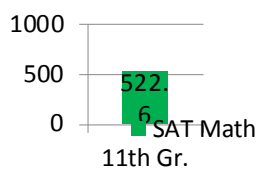

SAT Math

SAT Evidence-based Reading and Writing	SAT Mathematics	SAT Total Score

537.3	522.9	1060.2

Academic Achievement and Trend K-8 (M-STEP Proficiency)

MSTEP Proficiency difference between Canton Prep and statistically similar schools.

2016	2017	2018
NA	NA	NA

Academic Growth (MSTEP SGP)

Mean Student Growth Percentile Rank difference between Canton Prep and statistically similar schools.

Academic Achievement and Trend 9-12 (SAT Total Score)

SAT Total Score difference between Canton Prep and statistically similar schools.

2016	2017	2018
+23.8	▲ +24.8	▼ +24.6

2017

ELA	Math
+10.5	+5.1