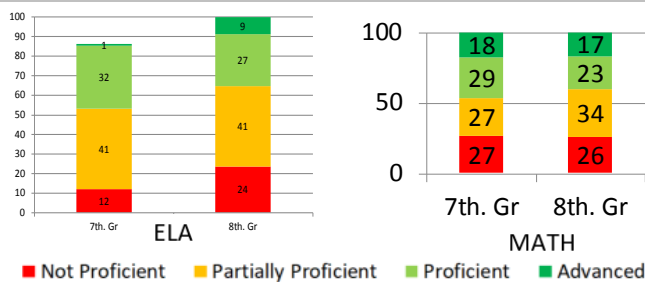

Crossroads Charter Academy 7-12

School Information

Grade Configuration: 7-12 (K-12 Contract)
Current Contract Term Length: 7 Years
Education Service Provider: Axios
Location: 215 W. Spruce Street, Big Rapids, MI 49307

Board President: Laura Vallette

Board Members:

Michael Grandy	Karen McNally
Dominic Pace	Victor Piercey
Angela Roman	Kimberly Venema

Summary & Key School Highlights

Summary: Founded in 1998, Crossroads is a successful PK-12 in Big Rapids. The academy serves approximately 700 students. The academy continues to outperform its peer academy districts. Parent engagement is extremely high and effective.

Highlights:

- Received a Bronze Ranking by US News and World Report as a high performing high academy.
- The academy as a dual enrollment relationship with Ferris State University.
- Graduation rate for 2016-2017 was 91%

CSO Capacity Analysis

Crossroads Charter Academy opened its door in 1998. The enrollment is managed to keep the ratio of student to teacher to allow for individualized instruction. Since the academy is self-managed, it encourages and enjoys an active parent community. A 3-year summary of the state test assessment showed a slight dip in performance in ELA and Math. However, overall performance on NWEA met contractual expectations.

Academic Performance

2018 Spring MSTEP ELA and Math Proficiency

2018 Spring SAT

SAT Evidence-based Reading and Writing

535

SAT Mathematics

512.3

SAT Total Score

1047.3

Academic Achievement and Trend K-8 (M-STEP Proficiency)

MSTEP Proficiency difference between Crossroads and statistically similar schools.

2016	2017	2018
-3%	▲ 12%	▼ 10%

Academic Achievement and Trend 9-12 (SAT Total Score)

SAT Total Score difference between Crossroads and statistically similar schools.

2016	2017	2018
-20.1	▲ +67.1	▼ +47.6

Academic Growth (MSTEP SGP)

Mean Student Growth Percentile Rank difference between Crossroads and statistically similar schools.

2017

ELA	Math
-2.3	3.2