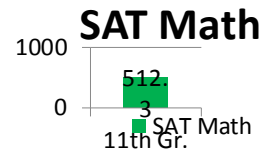

2018 Spring SAT

SAT Evidence-based Reading and Writing

535

SAT Mathematics

512.3

SAT Total Score

1047.3

Academic Achievement and Trend K-8 (M-STEP Proficiency)

MSTEP Proficiency difference between Crossroads and statistically similar schools.

2016	2017	2018
-3%	▲ 12%	▼ 10%

Academic Achievement and Trend 9-12 (SAT Total Score)

SAT Total Score difference between Crossroads and statistically similar schools.

2016	2017	2018
-20.1	▲ +67.1	▼ +47.6

Academic Growth (MSTEP SGP)

Mean Student Growth Percentile Rank difference between Crossroads and statistically similar schools.

2017

ELA	Math
-2.3	3.2