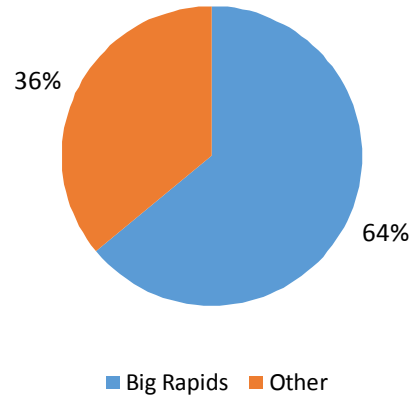

Crossroads Charter Academy 7-12

Roster of Statistically Similar Schools

School Name	Distance
Big Rapids Middle School	0.4mi
Big Rapids High School	1.5mi
Colon High School	>2.0mi
Grand River Preparatory High School	>2.0mi
Munising High and Middle School	>2.0mi
River Valley Middle/High School	>2.0mi
Suttons Bay Senior High School	>2.0mi

Students' Resident Districts