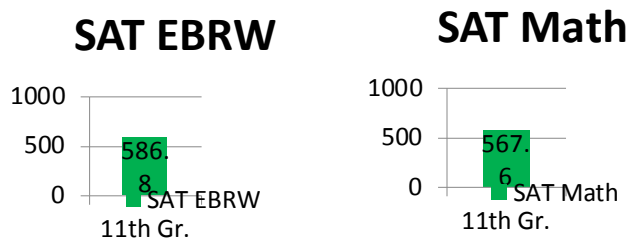

2018 Spring SAT

SAT Evidence-based Reading and Writing

586.8

SAT Mathematics

567.6

SAT Total Score

1154.3

Academic Achievement and Trend K-8 (M-STEP Proficiency)

MSTEP Proficiency difference between Black River and statistically similar schools.

2016	2017	2018
+27%	▼ +25%	▼ +21%

Academic Achievement and Trend 9-12 (SAT Total Score)

SAT Total Score difference between Black River and statistically similar schools.

2016	2017	2018
+129.4	▼ +124.2	▲ +127.2

Academic Growth (MSTEP SGP)

Mean Student Growth Percentile Rank difference between Black River and statistically similar schools.

2017

ELA	Math
+1.2	+3.1