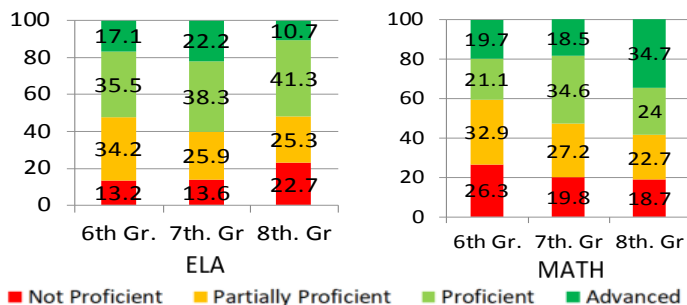

Summary:

Founded in 1996, Black River educates approximately 556 students, 85% of whom are from the Holland / West Ottawa area. Black River provides a high quality general program of fundamental education in core academic areas.

1. **Highlights:**
2. #1 SAT total score for all Charter Schools in Michigan
   - #2 Charter High School in Michigan
   - Individualized instruction for all students

CSO Capacity Analysis

Black River Public School has demonstrated the ability to academically improve while maintaining its organizational soundness and fiscal stability. Black River receives strong support and resources from its management company and board. School leadership has built strong supportive relations with staff and community. Behavior expectations are consistent, fair, and modeled and reinforced by staff. School has a robust and well thought-out intervention program that reaches diverse student populations at the school, and believes that these systems are integral to the school's academic success. The CSO has confidence that the school's internal capacity to deliver strong academic results will remain.

Academic Performance

2018 Spring MSTEP ELA and Math Proficiency