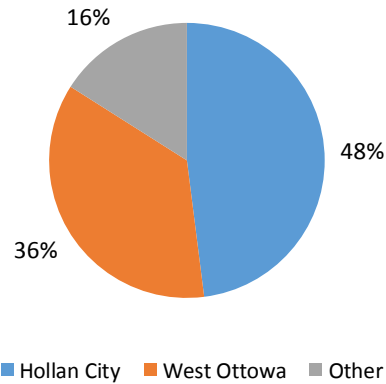

Black River Public School—Middle/High

Roster of Statistically Similar Schools

School Name	Distance
Holland High School	1.1mi
Zeeland East High School	>2.0mi
Zeeland West High School	>2.0mi
Holland Heights	>2.0mi

Students' Resident Districts