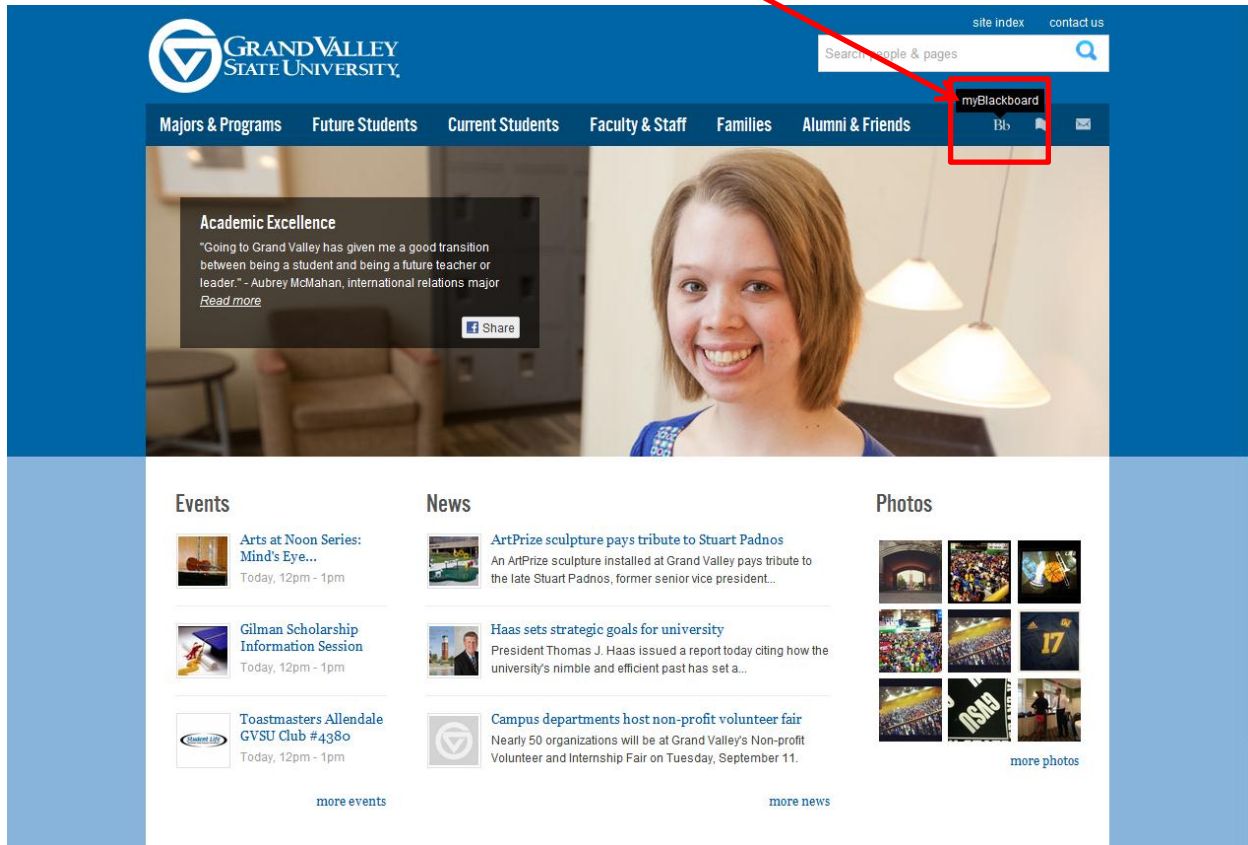

Blackboard Login

Step 1: Go to www.gvsu.edu and click on the “myBlackboard” icon in the top right.

Step 2: Enter in your user name and password (this is the same as for your email login).