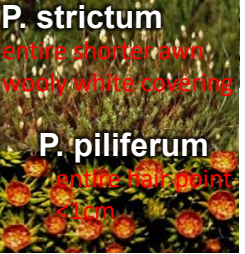

Mniun
 doubly serrate
 Rhizomniun andrewsianum
 oval entire

2 rows (distichous)
 small

secund (1 side)

Leafy liverwort
 Thalloid liverwort
 Sphagnum moss
 Pluerocarpus moss
 Acrocarpus moss

Cladonia spp
Crustose lichen
Foliose lichen
Fruticose lichen