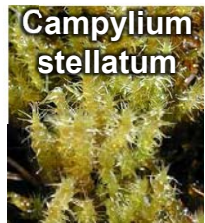

Mniun
 doubly serrate
 Rhizomniun andrewsianum
 oval entire

2 rows (distichous)
 small

secund (1 side)

Leafy liverwort
 Thalloid liverwort
 Sphagnum moss
 Pluerocarpus moss
 Acrocarpus moss

Cladonia spp
Crustose lichen
Foliose lichen
Fruticose lichen