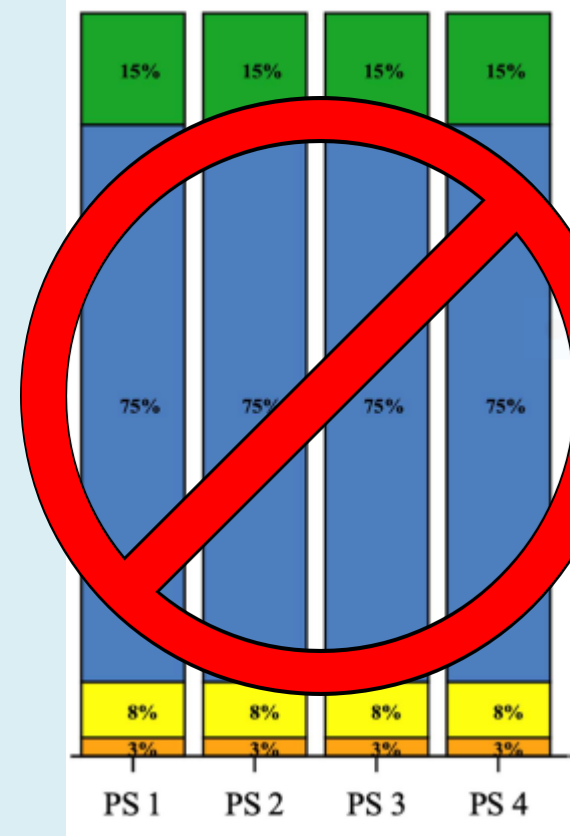

One measure can be used to rate students for several SLOs or objectives, but you must evaluate each SLO or objective separately.