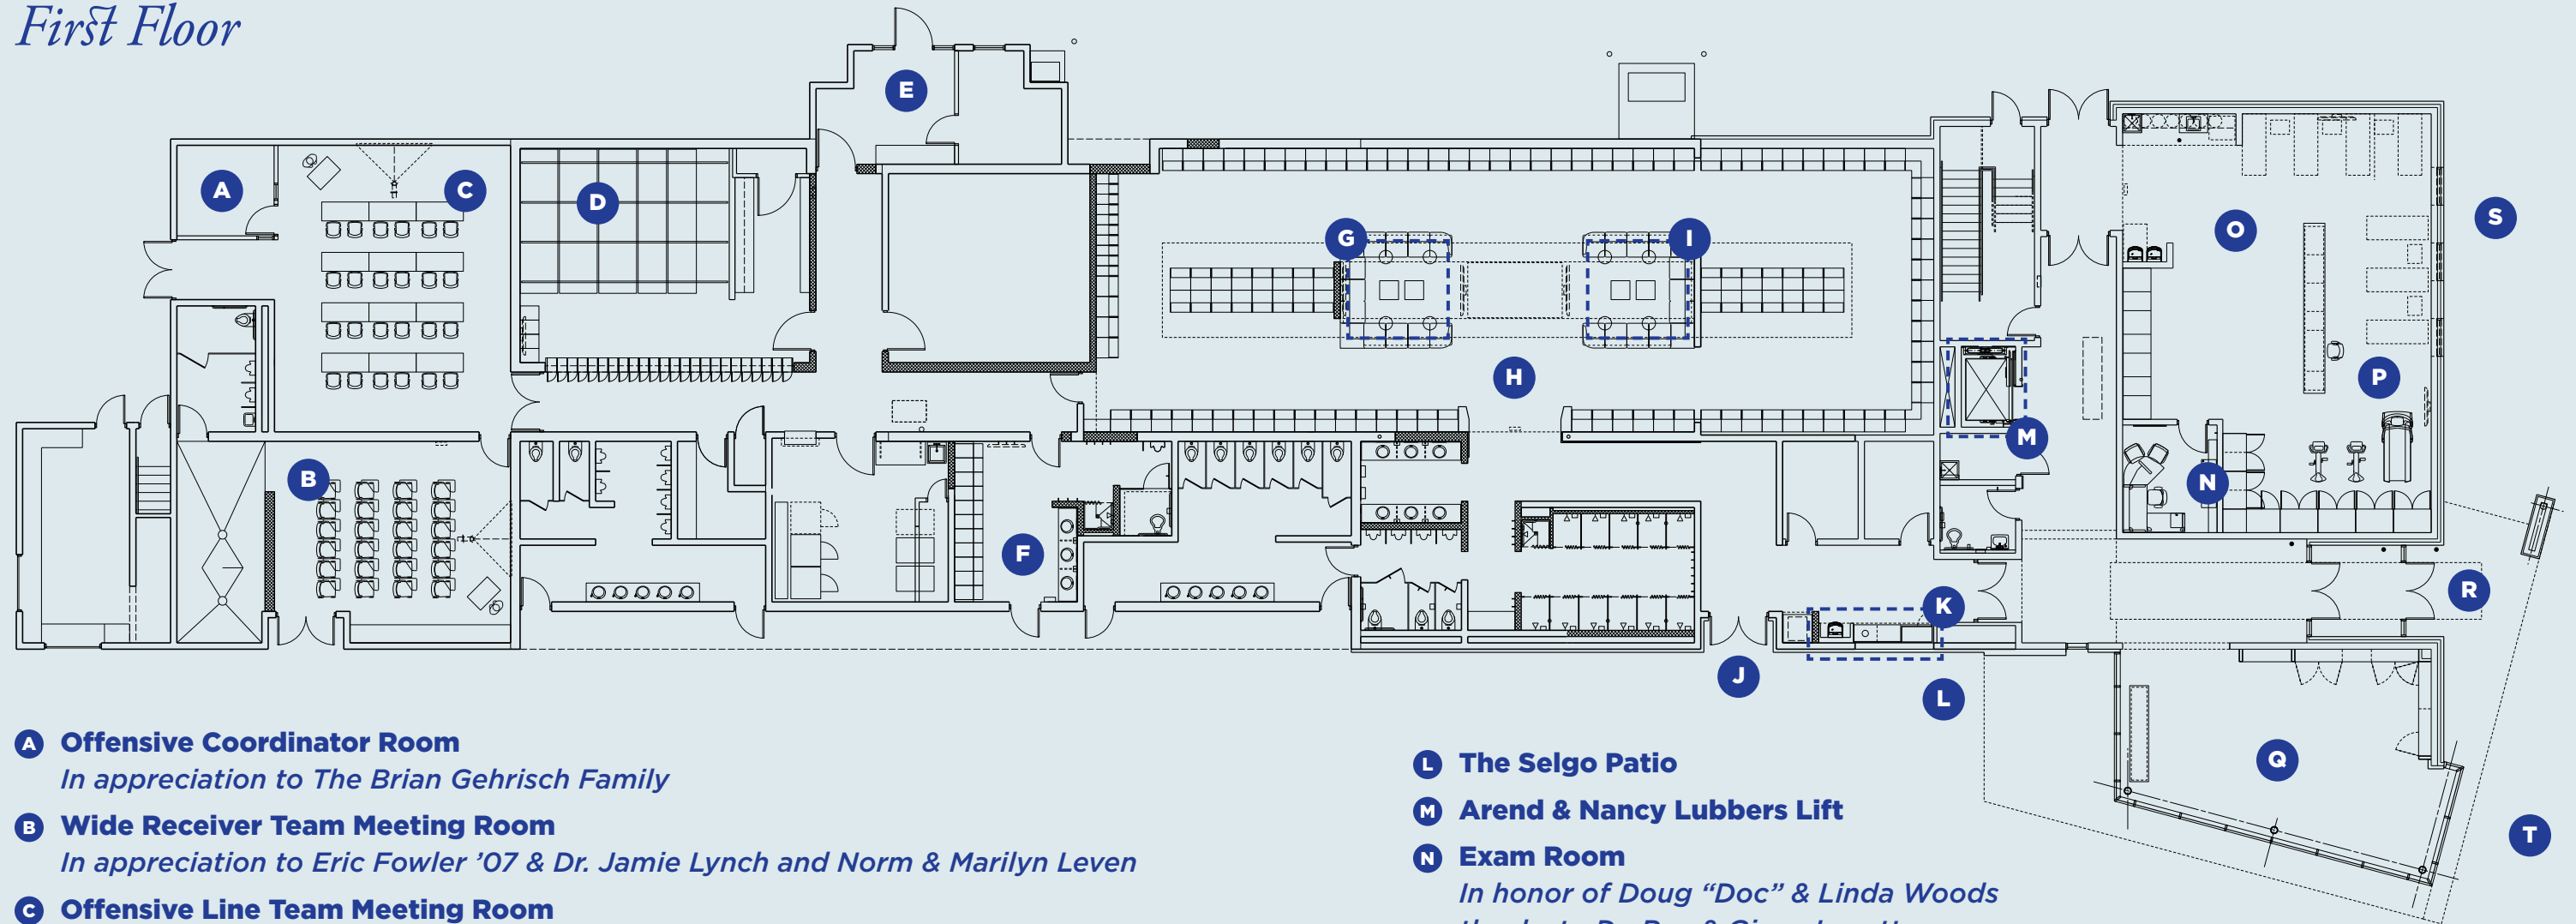

HOSFORD FOOTBALL CENTER

First Floor

A Offensive Coordinator Room

In appreciation to The Brian Gehrish Family

B Wide Receiver Team Meeting Room

In appreciation to Eric Fowler '07 & Dr. Jamie Lynch and Norm & Marilyn Leven

C Offensive Line Team Meeting Room

In appreciation to James '79 & Nancy Ayres

D Equipment Room

In appreciation to The Eric & Cathy Thompson Family

E Kevin Rahrig '80 & Lori Houghton-Rahrig '81, '01 Player Entrance

F Coaches/Officials Locker Room

In appreciation to Matt & Jen Mitchell

G David '85 & Denise Scott West Lounge

H Damstra Locker Room

I John '85 & Jennifer Fitzgerald and Mike O'Hala '86 East Lounge

J Jim '76 & Carole '79 Schaap and Family Player Exit

K Stanley '84 & Julie Snider Recovery Station

L The Selgo Patio

M Arend & Nancy Lubbers Lift

N Exam Room

In honor of Doug "Doc" & Linda Woods thanks to Dr. Ray & Ginny Lovett

O Athletic Training Room in honor of Todd Jager