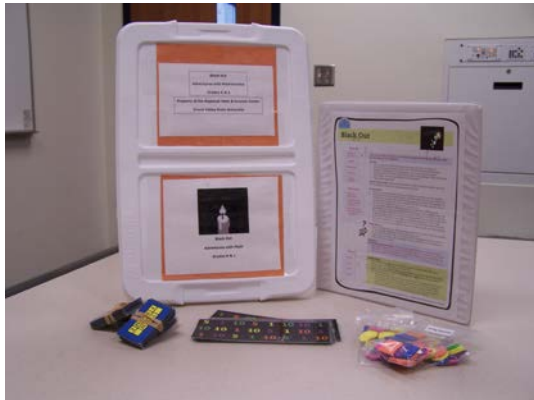

Black Out

Materials & Consumables Inventory List

Teachers:

Kit is supplied with enough materials for a classroom of 30. This game is for 2 to 3 players per game board.

Quantity	Material Description	Notes	Received	Returned	Replaced Consumables
1	Direction Binder				
15	Laminated Black Out game boards				
15	Sets of Ten-Frame cards (1-30) laminated				
15	Packs of 24 foam game markers				

* Indicates consumable item. Please check the inventory list when you receive the kit and recheck it after use. It is your responsibility to replace all consumable items before the kits are returned to the Regional Math and Science Center.