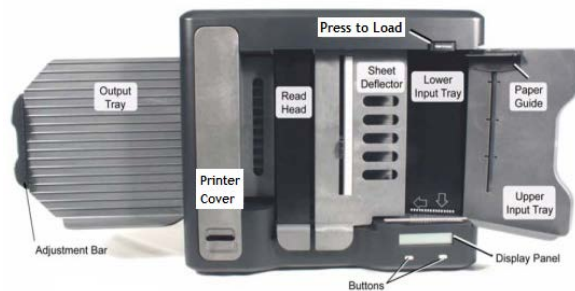

SCANNER LOCATIONS

Allendale Campus

- Manitou Hall computer lab (top floor, SE corner cubicle): 2 scanners
- Manitou Hall Dropoff - Operations
- 010 LIB (inside the HelpDesk area)
- 2209 ASH (get key from Psychology office): **NCS Opscan 8 Scanner***

Grand Rapids Pew Campus

- SCB 4th Floor (in room straight ahead from elevator, in front of compressed file room)
- 169 CHS (get key at information desk)
- DeVos Center outside room 262C – at end of hall.
- **515 Michigan Street, Room 200**