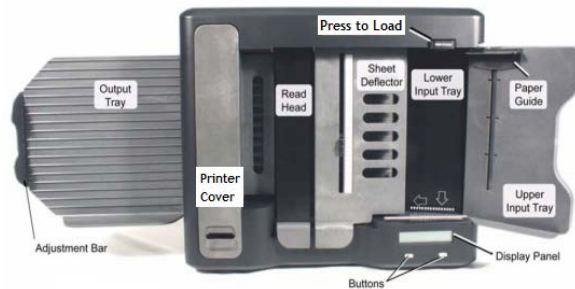

SCANNER LOCATIONS

Allendale Campus

- Manitou Hall computer lab (top floor, NE corner cubicle)
- 010 LIB (IT Service desk)
- 2209 ASH (get key from Psychology office): **NCS Opscan 8 Scanner***

Grand Rapids Pew Campus

- SCB 4th Floor (in room straight ahead from elevator, in front of compressed file room)
- 169 CHS (get key at information desk)
- DeVos Center outside room 262C – at end of hall.

Figure 1 - Scantron iNSIGHT 4ES