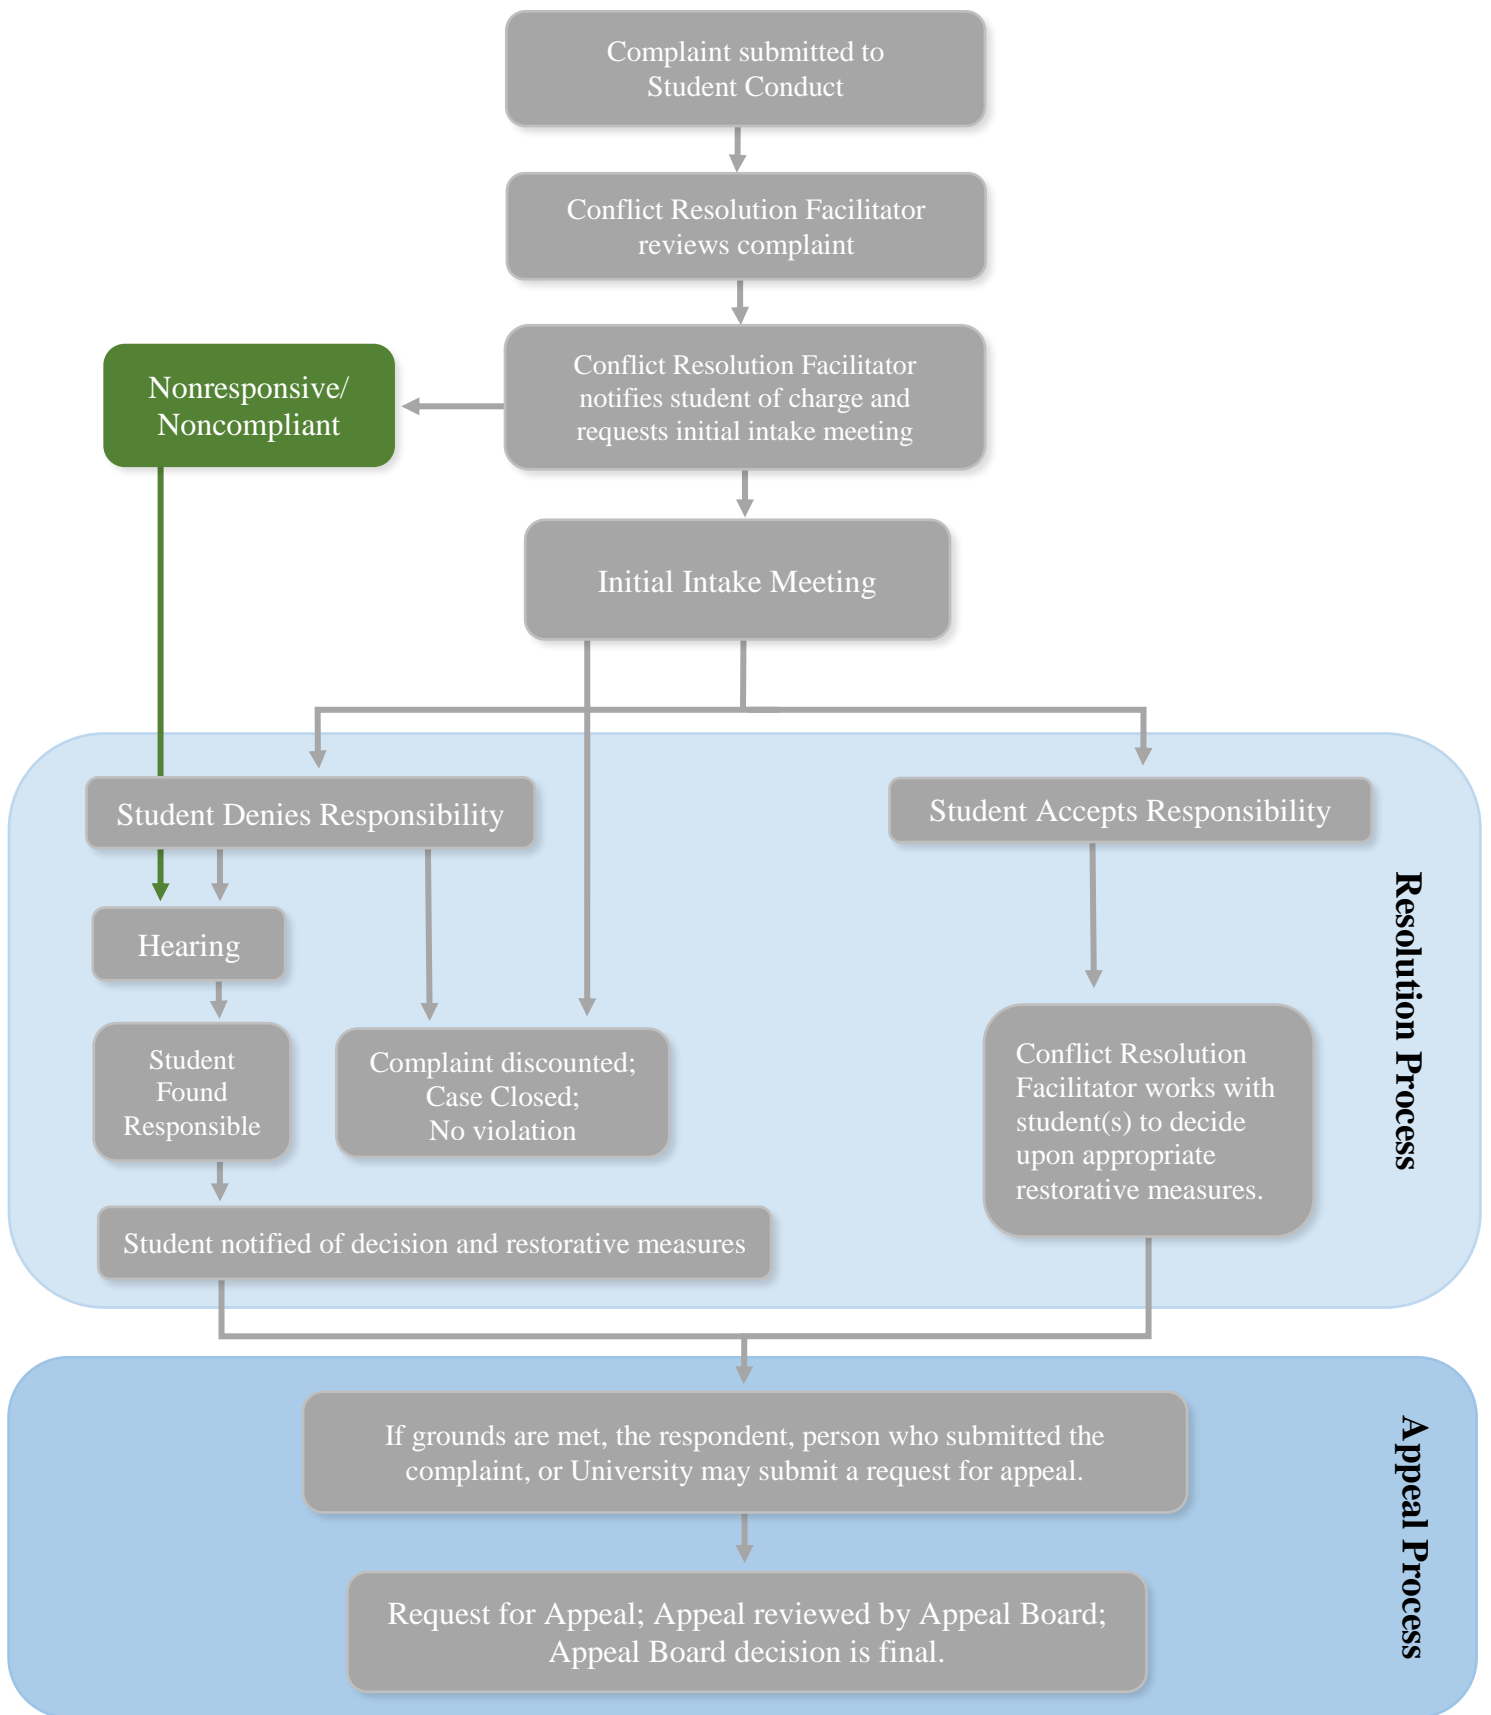

# Student Conduct Process – Conduct Flowchart\*

Grand Valley State University

\*This is a visual overview of the University Conduct Process at GVSU. For complete information, please visit <http://www.gvsu.edu/studentcode/>.