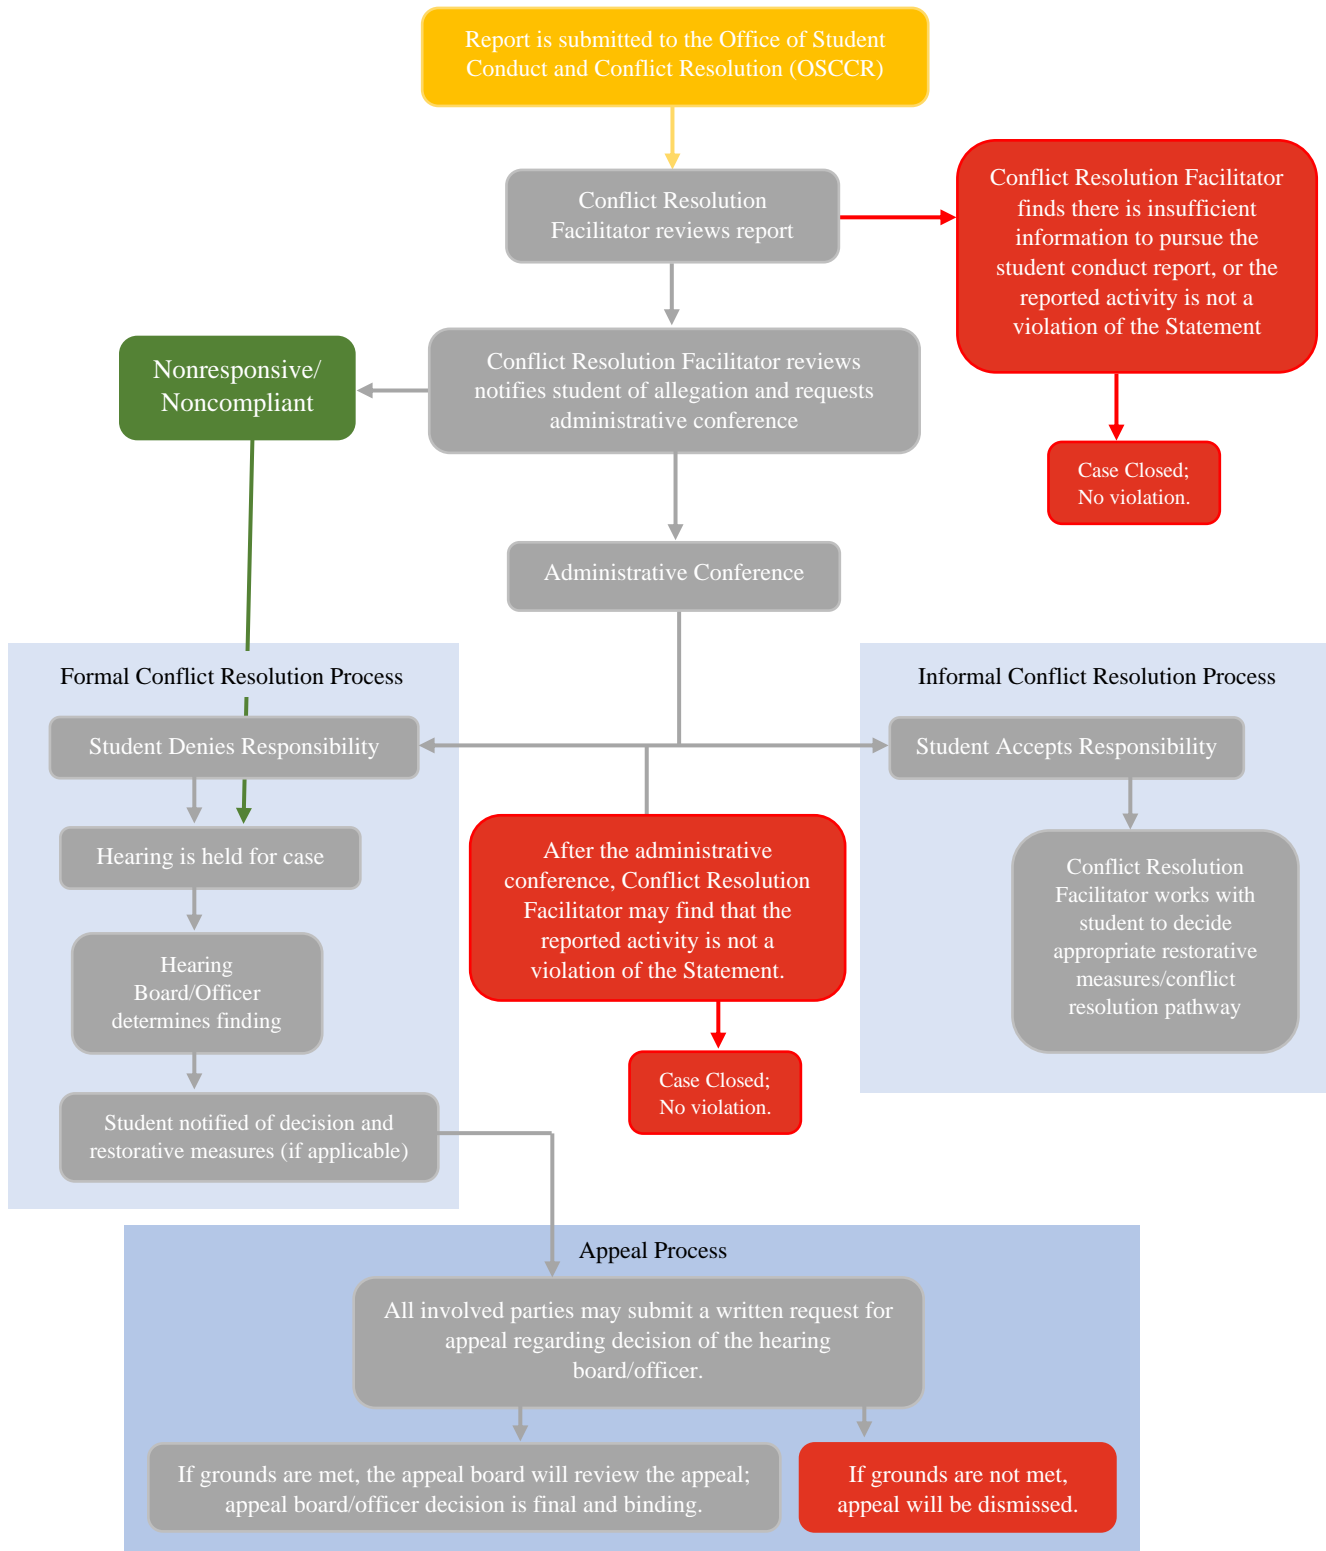

Student Conduct Process
General Misconduct Flowchart*
Grand Valley State University

**This is a visual overview of the University Conduct Process at GVSU.
 For complete information, please visit <http://www.gvsu.edu/osccr/>.*