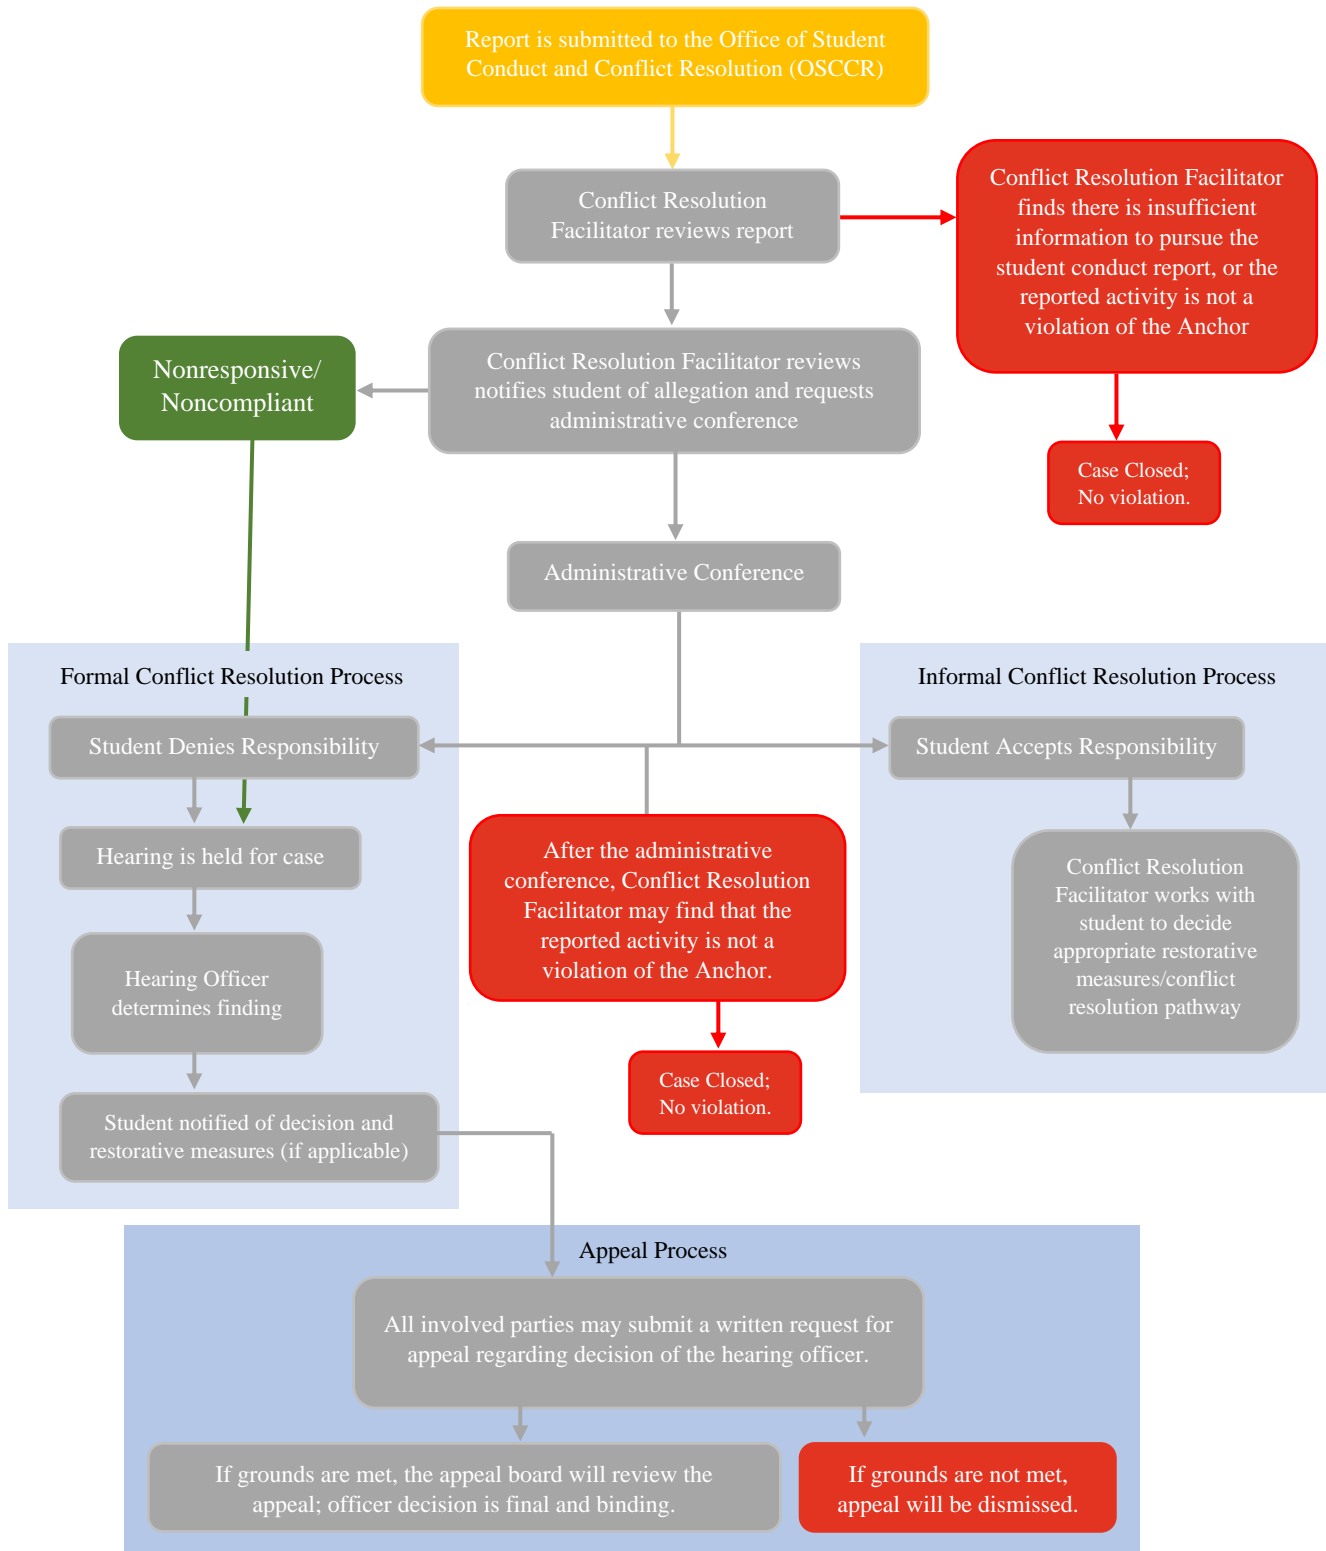

Student Conduct Process
General Misconduct Flowchart*
Grand Valley State University

*This is a visual overview of the University Conduct Process at GVSU.
 For complete information, please visit <http://www.gvsu.edu/osccr/>.