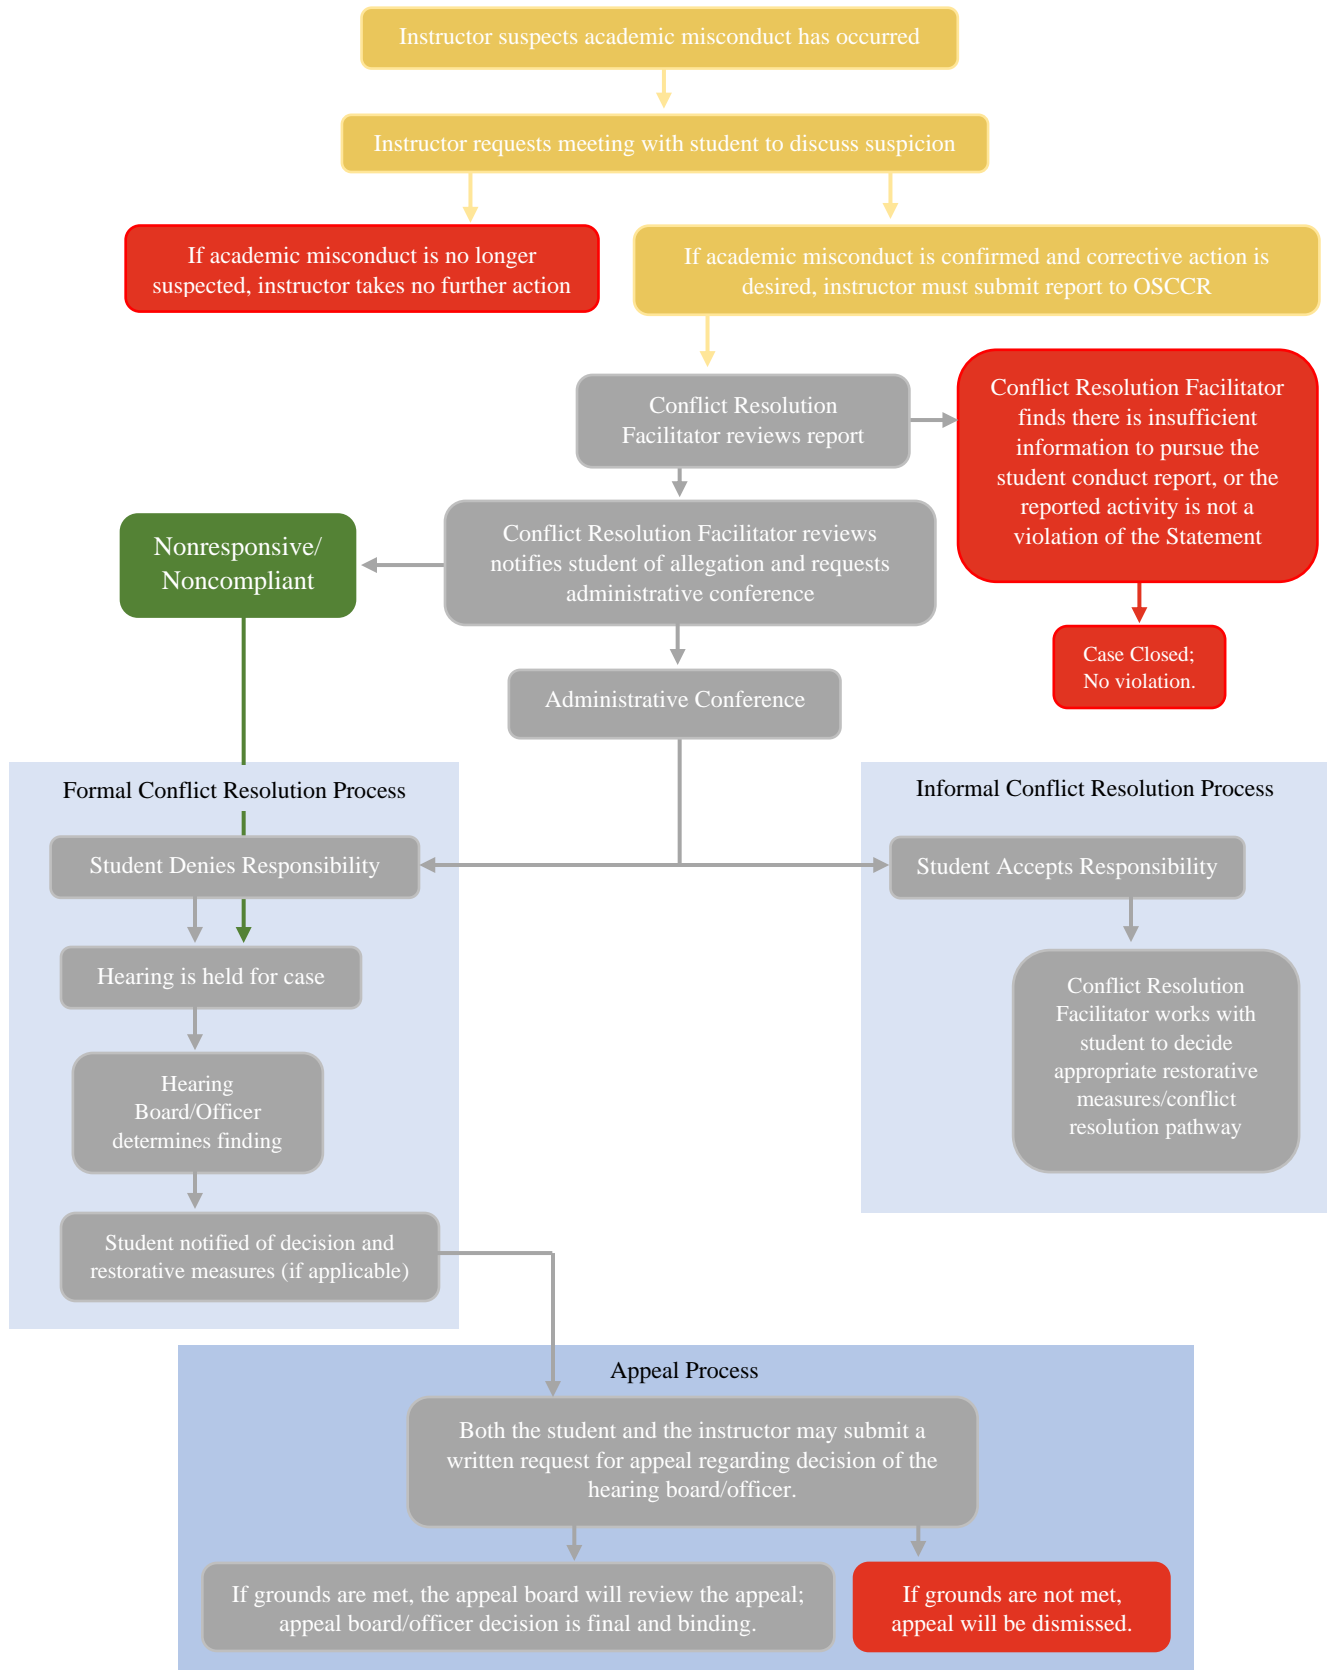

Student Conduct Process Academic Misconduct Flowchart*

Grand Valley State University

*This is a visual overview of the University Conduct Process at GVSU.
For complete information, please visit <http://www.gvsu.edu/osccr/>.