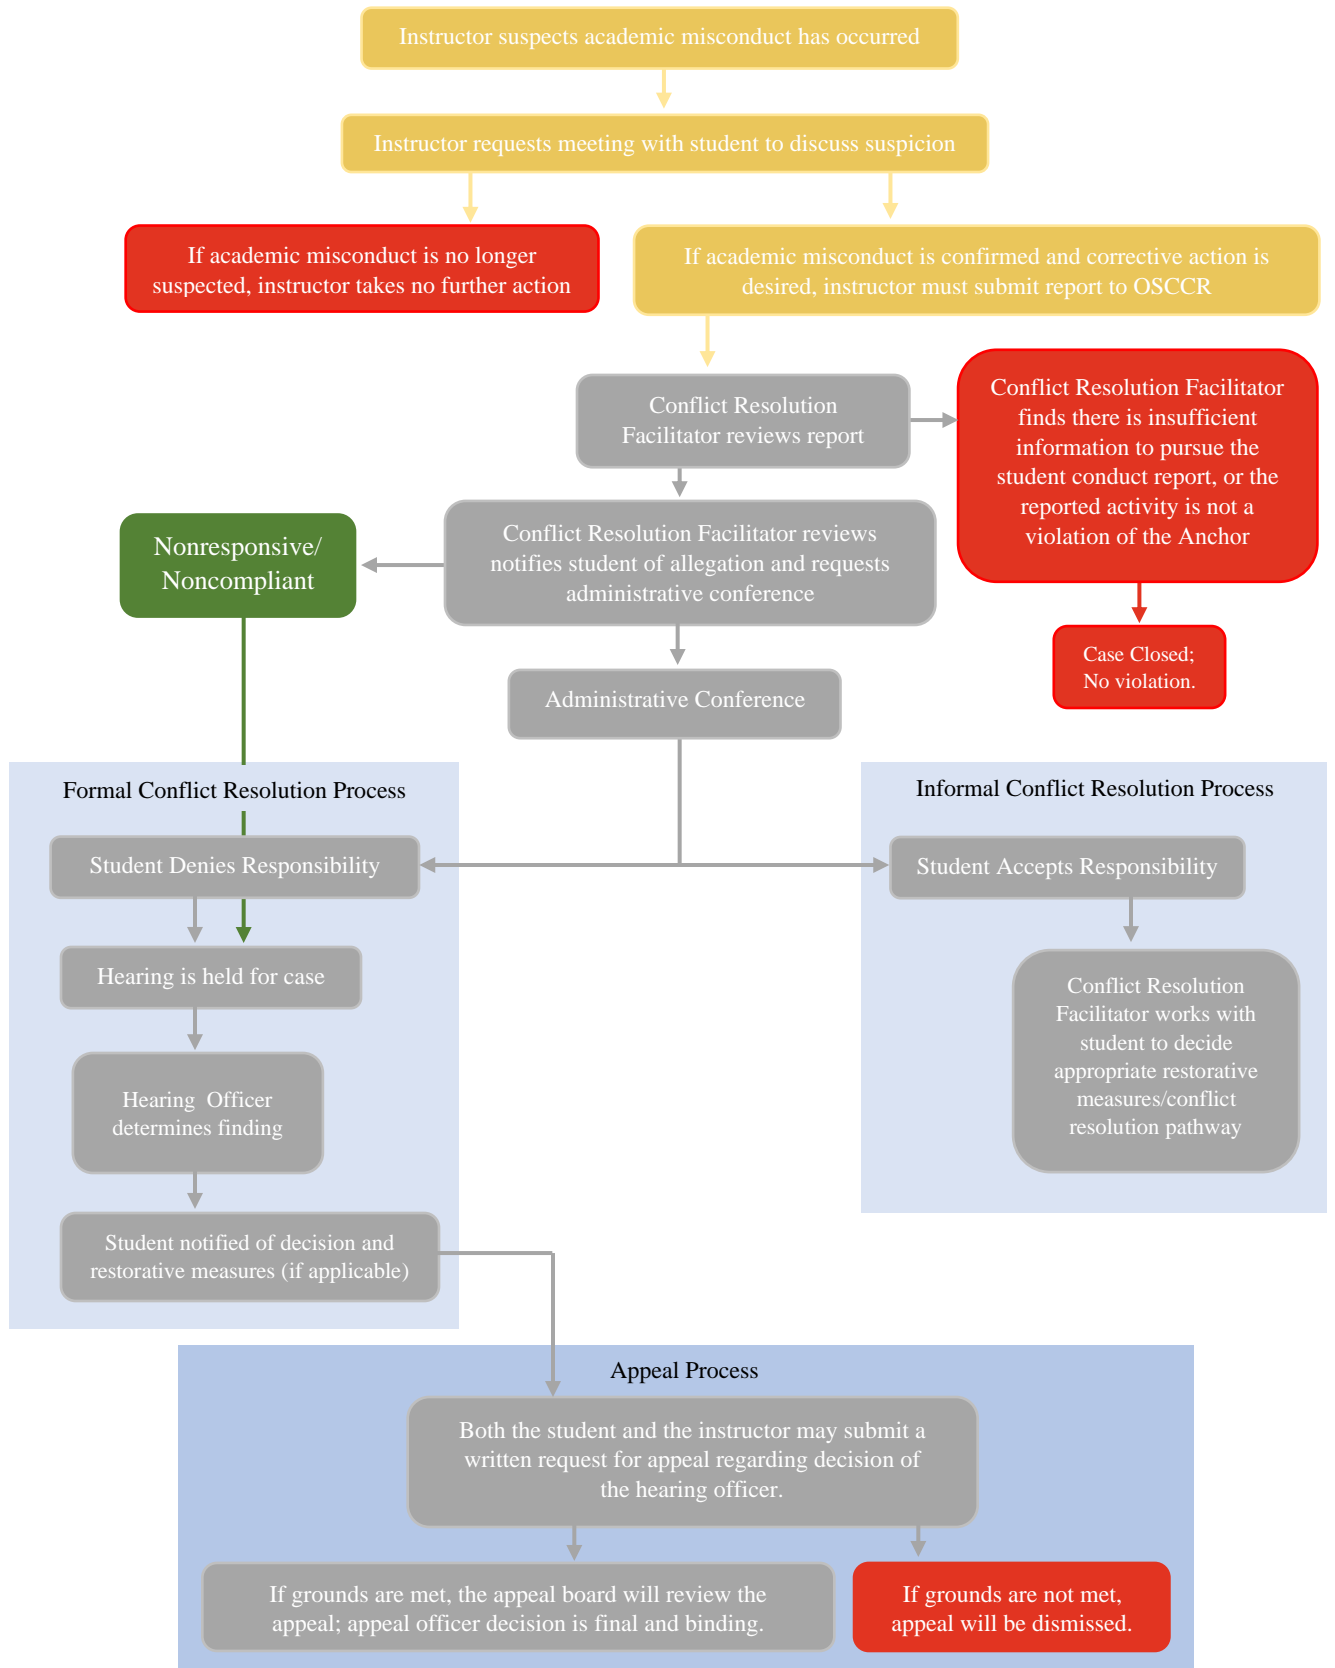

Student Conduct Process Academic Misconduct Flowchart*

Grand Valley State University

*This is a visual overview of the University Conduct Process at GVSU.
For complete information, please visit <http://www.gvsu.edu/osccr/>.