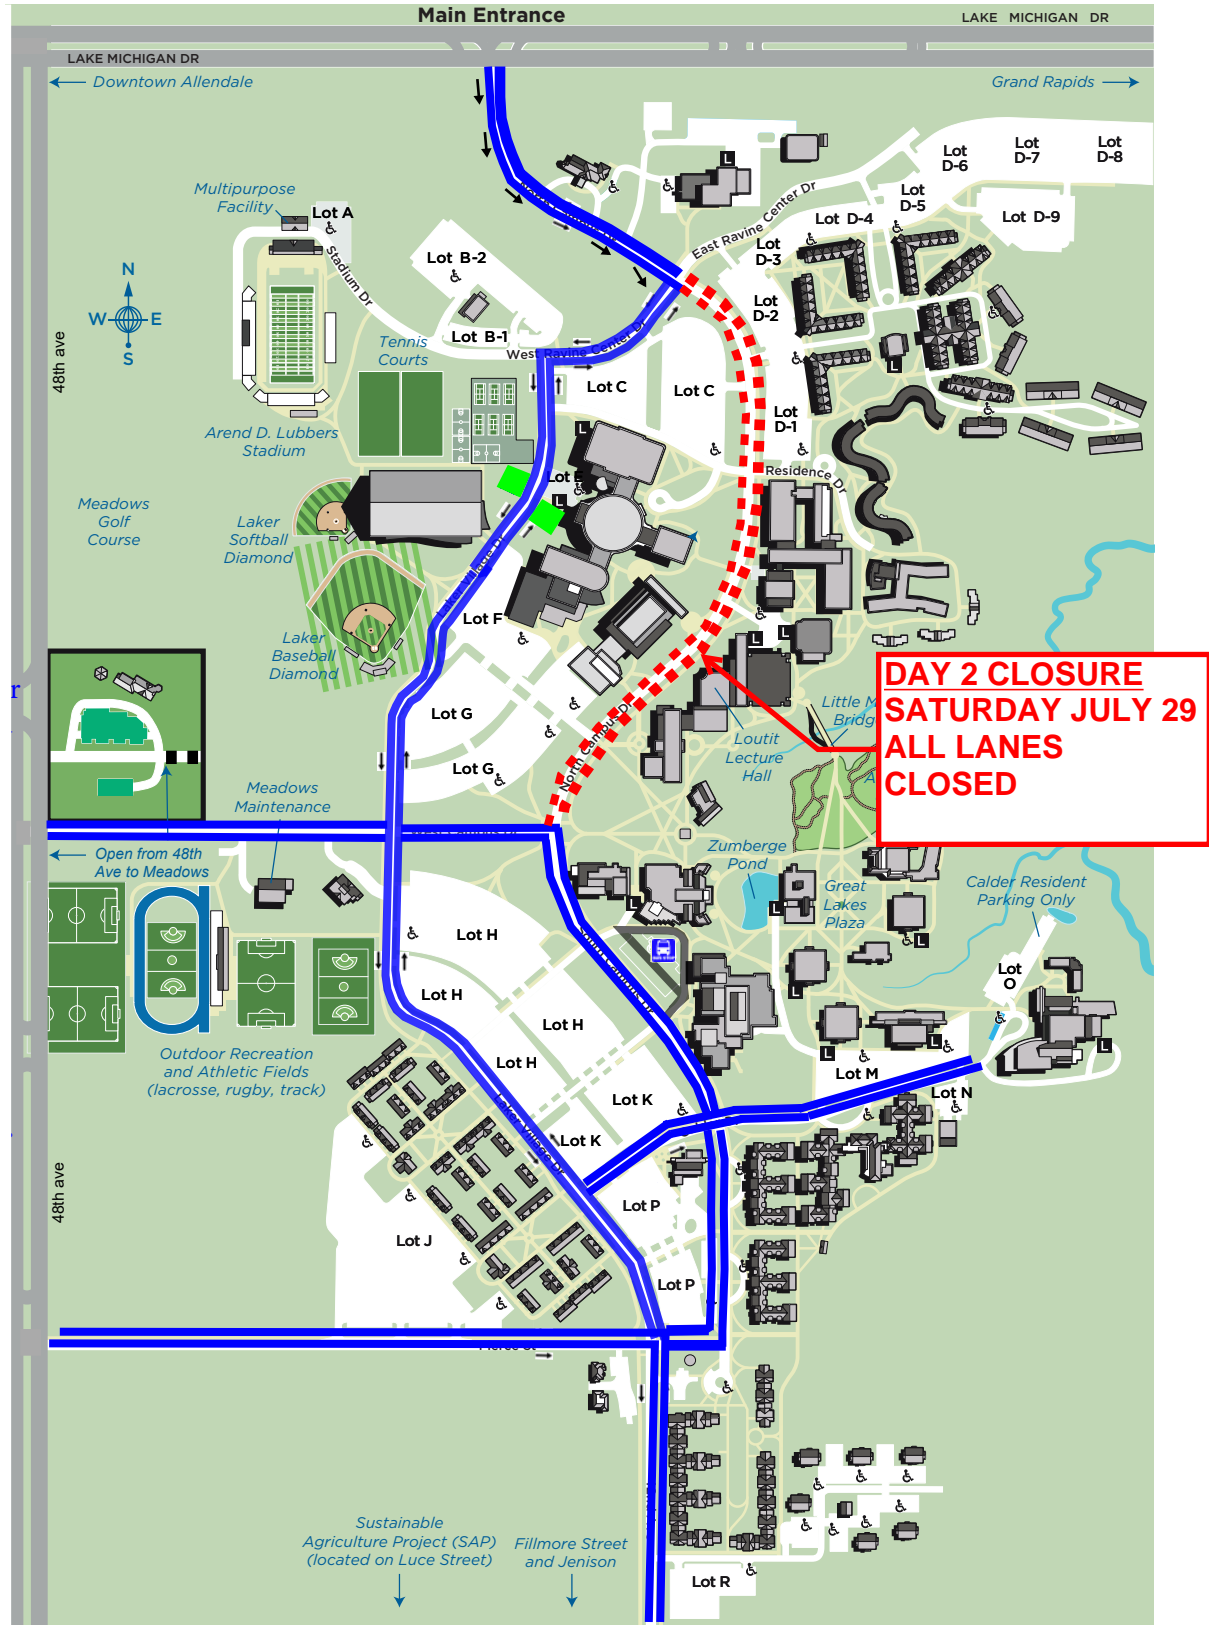

ALLENDALE CAMPUS ROAD DETOURS SUMMER 2023

SEALCOATING DAY 1 - FRIDAY JULY 28

DAY 1 CLOSURE
FRIDAY JULY 28
NORTH BOUND
LANE CLOSED
ALUMNI HOUSE
LOT A
PRESS BOX DRIVE

DAY 1 CLOSURE
FRIDAY JULY 28
ALL LANES
CLOSED

- - - - - **24 HOUR ROAD CLOSURE FOR SEALCOATING**
- **ROAD TO REMAIN OPEN**

GVSU FAC. PLANNING
07.25.23

ALLENDALE CAMPUS ROAD DETOURS SUMMER 2023

SEALCOATING DAY 2 - SATURDAY JULY 29

- - - - - 24 HOUR ROAD CLOSURE FOR SEALCOATING
- ROAD TO REMAIN OPEN

GVSU FAC. PLANNING
07.25.23

ALLENDALE CAMPUS ROAD DETOURS SUMMER 2023

SEALCOATING DAY 3 - SUNDAY JULY 30

- - - - - **24 HOUR ROAD CLOSURE FOR SEALCOATING**
- **ROAD TO REMAIN OPEN**