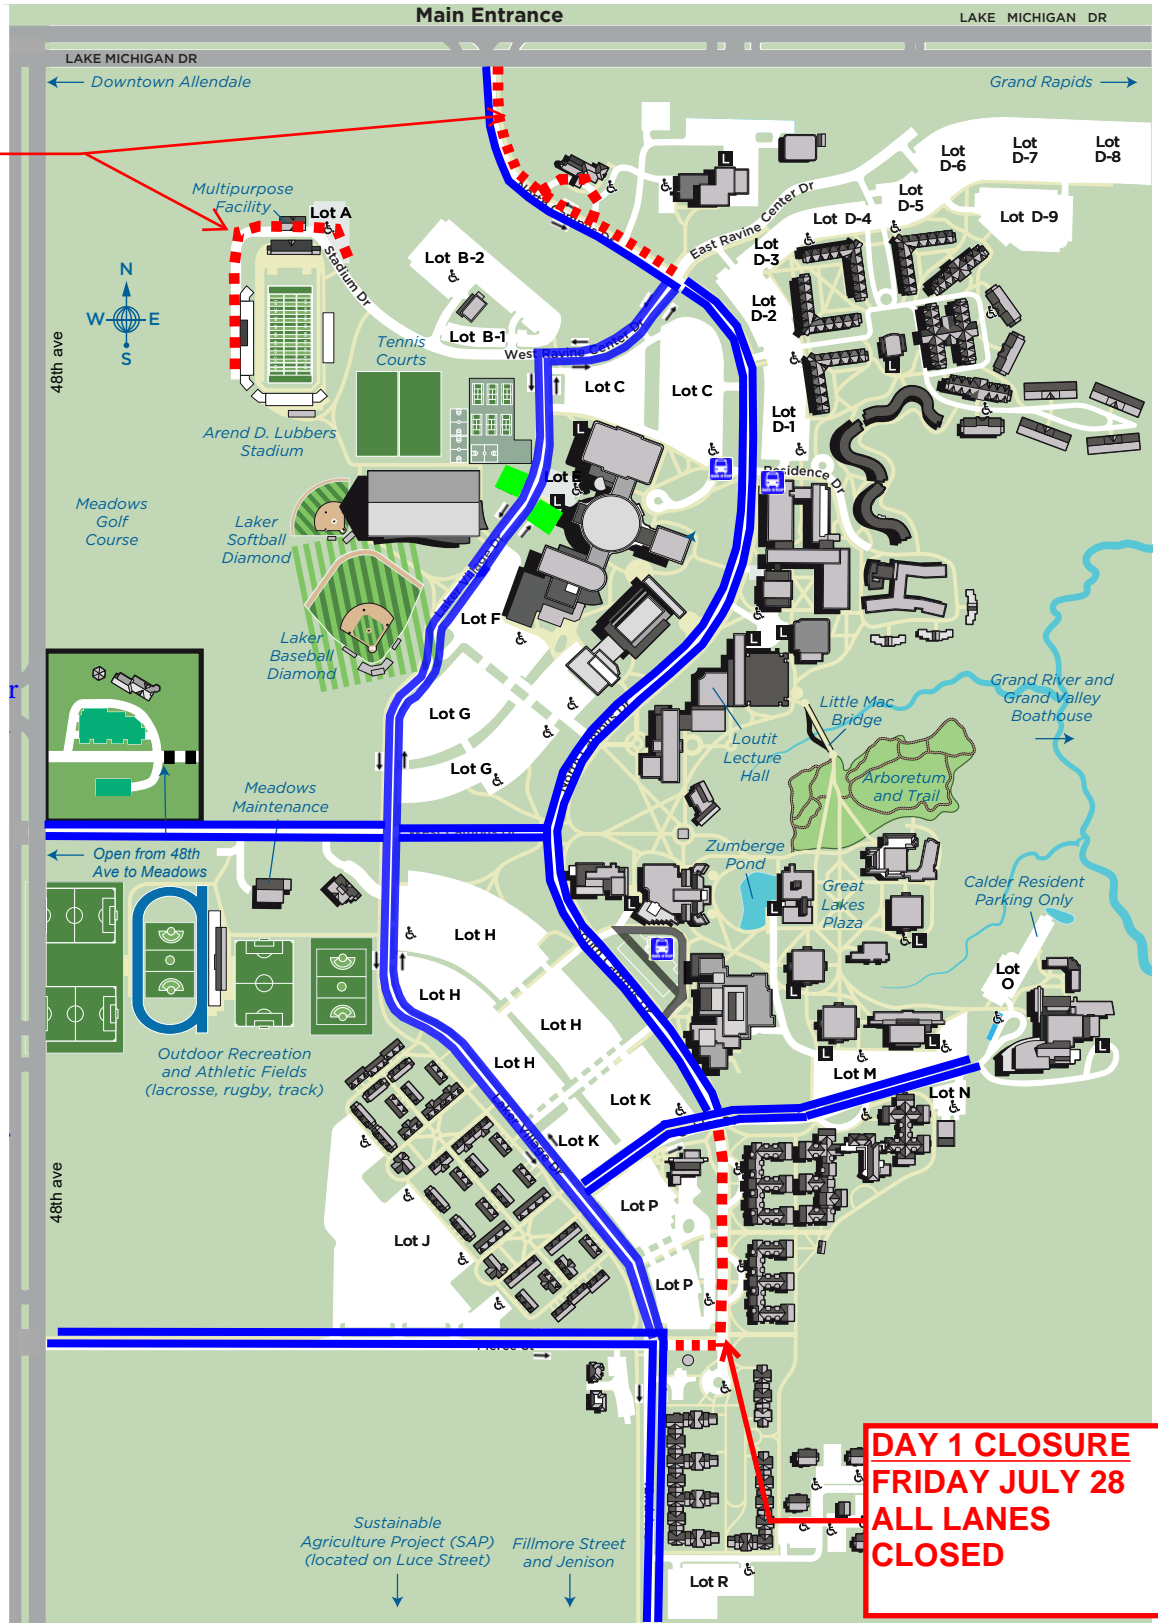

ALLENDALE CAMPUS ROAD DETOURS SUMMER 2023

SEALCOATING DAY 1 - FRIDAY JULY 28

DAY 1 CLOSURE
FRIDAY JULY 28
NORTH BOUND
LANE CLOSED
ALUMNI HOUSE
LOT A
PRESS BOX DRIVE

DAY 1 CLOSURE
FRIDAY JULY 28
ALL LANES
CLOSED

- - - - - **24 HOUR ROAD CLOSURE FOR SEALCOATING**
- **ROAD TO REMAIN OPEN**

GVSU FAC. PLANNING
07.25.23

ALLENDALE CAMPUS ROAD DETOURS SUMMER 2023

SEALCOATING DAY 2 - SATURDAY JULY 29

- - - - - 24 HOUR ROAD CLOSURE FOR SEALCOATING
- ROAD TO REMAIN OPEN

GVSU FAC. PLANNING
07.25.23

ALLENDALE CAMPUS ROAD DETOURS SUMMER 2023

SEALCOATING DAY 3 - SUNDAY JULY 30

- - - - - **24 HOUR ROAD CLOSURE FOR SEALCOATING**
- **ROAD TO REMAIN OPEN**