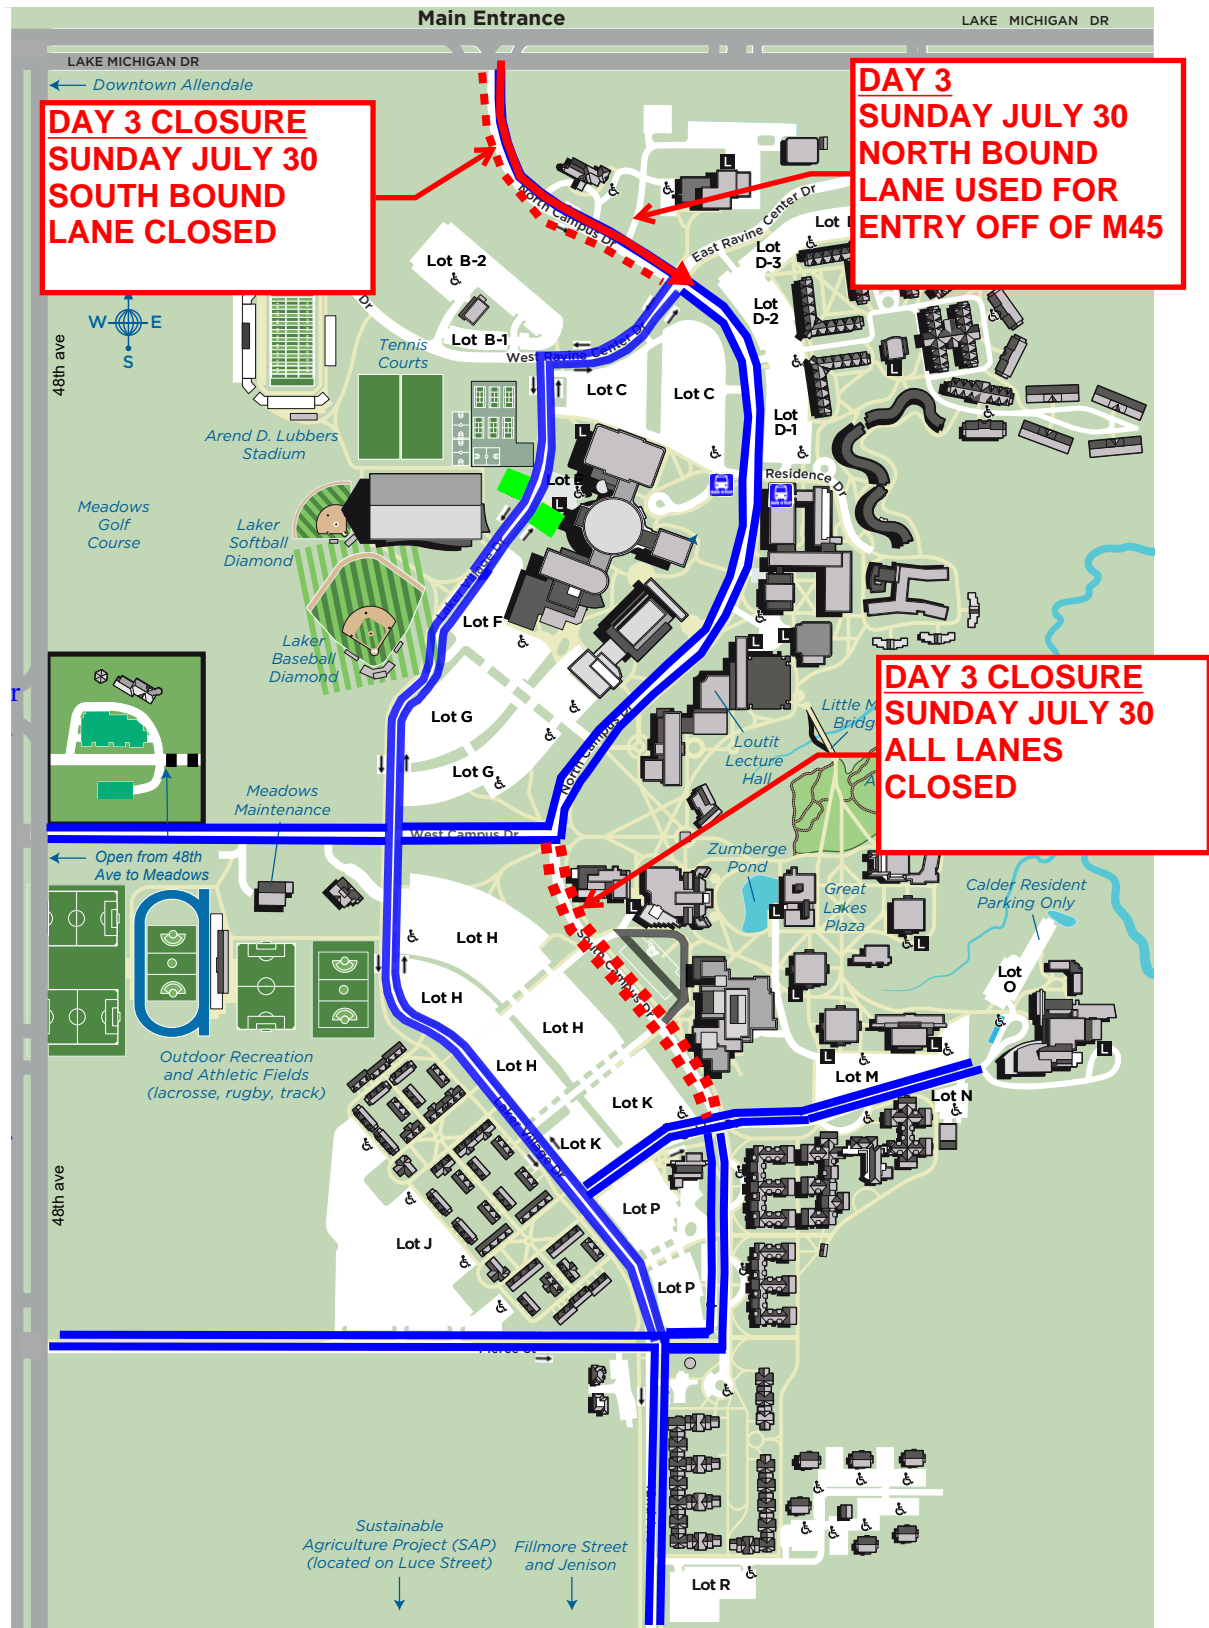

ALLENDALE CAMPUS ROAD DETOURS SUMMER 2023

SEALCOATING DAY 1 - FRIDAY JULY 28

DAY 1 CLOSURE
FRIDAY JULY 28
NORTH BOUND
LANE CLOSED
ALUMNI HOUSE
LOT A
PRESS BOX DRIVE

DAY 1 CLOSURE
FRIDAY JULY 28
ALL LANES
CLOSED

- - - - - **24 HOUR ROAD CLOSURE FOR SEALCOATING**
- **ROAD TO REMAIN OPEN**

GVSU FAC. PLANNING
07.25.23

ALLENDALE CAMPUS ROAD DETOURS SUMMER 2023

SEALCOATING DAY 2 - SATURDAY JULY 29

- - - - - 24 HOUR ROAD CLOSURE FOR SEALCOATING
- ROAD TO REMAIN OPEN

GVSU FAC. PLANNING
07.25.23

ALLENDALE CAMPUS ROAD DETOURS SUMMER 2023

SEALCOATING DAY 3 - SUNDAY JULY 30

- - - - - **24 HOUR ROAD CLOSURE FOR SEALCOATING**
- **ROAD TO REMAIN OPEN**