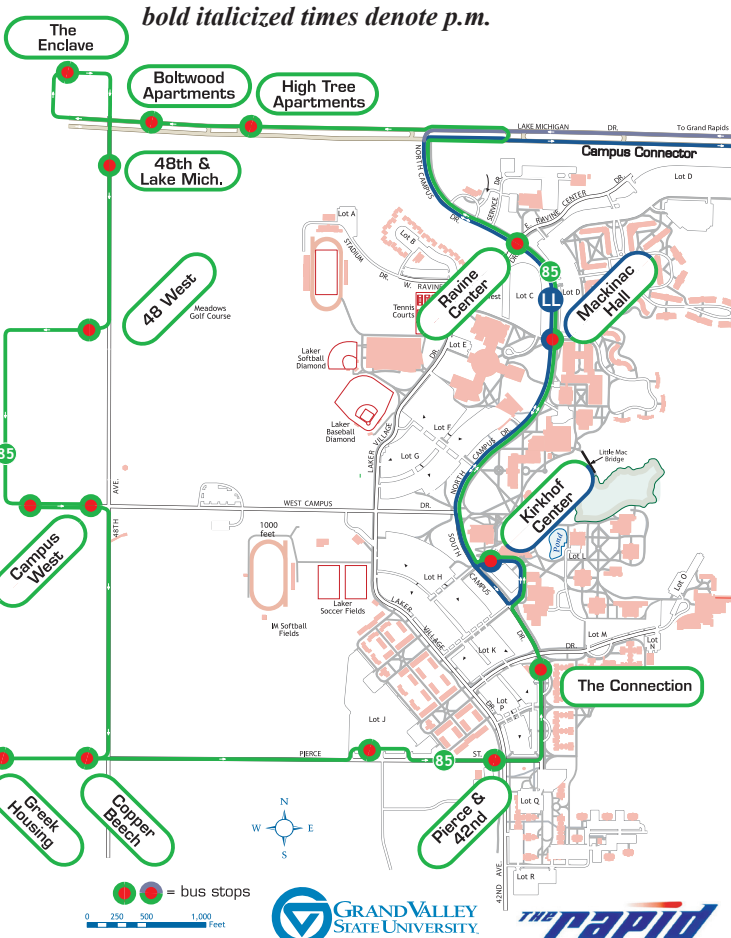

707	708	711	717	720	723	726	729
732	733	736	742	745	748	751	754
757	758	801	807	810	813	816	819
822	823	826	832	835	838	841	844
847	848	851	857	900	903	906	909
912	913	916	922	925	928	931	934
937	938	941	947	950	953	956	959
1002	1003	1006	1012	1015	1018	1021	1024
1034	1035	1038	1044	1047	1050	1053	1056
1059	1100	1103	1109	1112	1115	1118	1121
1124	1125	1128	1134	1137	1140	1143	1146
1149	1150	1153	1159	1202	1205	1208	1211
1214	1215	1218	1224	1227	1230	1233	1236
1239	1240	1243	1249	1252	1255	1258	101
111	112	115	121	124	127	130	133
136	137	140	146	149	152	155	158
201	202	205	211	214	217	220	223
226	227	230	236	239	242	245	248
251	252	255	301	304	307	310	313
316	317	320	326	329	332	335	338
341	342	345	351	354	357	400	403
413	414	417	423	426	429	432	435
438	439	442	448	451	454	457	500
503	504	507	513	516	519	522	525
528	529	532	538	541	544	547	550
553	554	557	603	606	609	612	615
618	619	622	628	631	634	637	640
643	644	647	653	656	659	702	705
708	709	712	718	721	724	727	730
733	734	737	743	746	749	752	755
758	759	802	808	811	814	817	820
823	824	827	833	836	839	842	845
848	849	852	858	901	904	907	910
913	914	917	923	926	929	932	935
938	939	942	948	951	954	957	1000
1003	1004	1007	1013	1016	1019	1022	1025
1028	1029	1032	1038	1041	1044	1047	1050
1053	1054	1057	1103	1106	1109	1112	1115
1118	1119	1122	1128	1131	1134	1137	1140
1143	1144	1147	1153	1156	1159	1202	1205
1215	1216	1219	1225	1228	1231	1234	1237
1240	1241	1244	1250	1253	1256	1259	102
105	106	109	115	118	121	124	127
130	131	134	140	143	146	149	152
155	156	159	205	208	211	214	217
220	221	224	230	233	236	239	242
245	246	249	255	258	301	304	307

SUNDAY

1007	1008	1011	1017	1020	1023	1026	1029
1032	1033	1036	1042	1045	1048	1051	1054
1057	1058	1101	1107	1110	1113	1116	1119
1122	1123	1126	1132	1135	1138	1141	1144
1147	1148	1151	1157	1200	1203	1206	1209
1212	1213	1216	1222	1225	1228	1231	1234
1237	1238	1241	1247	1250	1253	1256	1259
102	103	106	112	115	118	121	124
127	128	131	137	140	143	146	149
152	153	156	202	205	208	211	214
217	218	221	227	230	233	236	239
242	243	246	252	255	258	301	304
307	308	311	317	320	323	326	329
332	333	336	342	345	348	351	354
357	358	401	407	410	413	416	419
429	430	433	439	442	445	448	451
454	455	458	504	507	510	513	516
519	520	523	529	532	535	538	541
544	545	548	554	557	600	603	606
609	610	613	619	622	625	628	631
634	635	638	644	647	650	653	656
659	700	703	709	712	715	718	721
730	731	734	740	743	746	749	752

bold italicized times denote p.m.