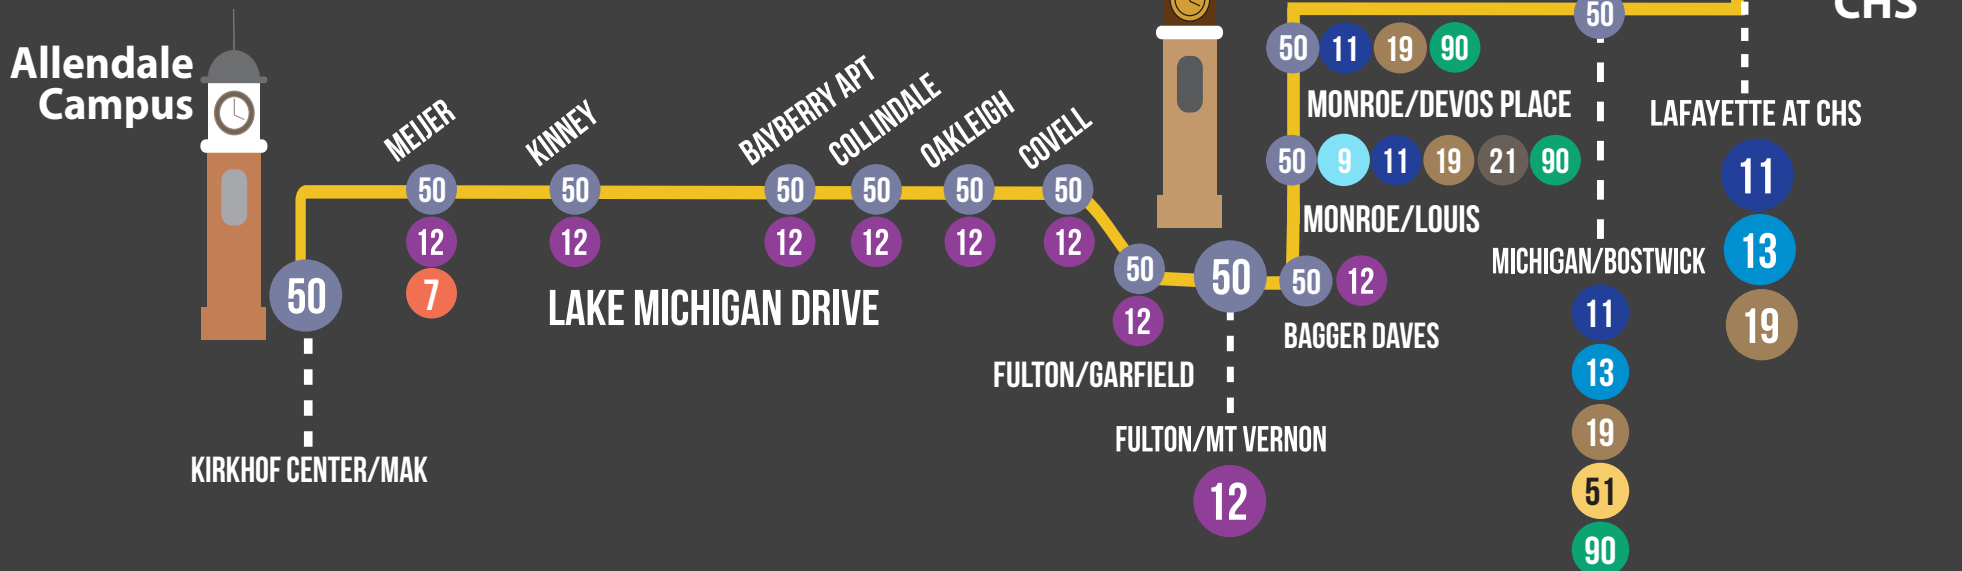

50

ROUTE 50 TRANSFERS - SPRING/SUMMER

5:30a-11:00p Mon - Thurs

20 min service

5:30a - 7:00p Friday

20 min service

CENTRAL STATION CONNECTIONS:

- | | |
|---|---|
| 7 West Leonard
5:10a-11:00p
30 min service
(15 min after 6a) | 19 Michigan/Fuller South
6:30a-6:30p
30 min service |
| 9 Alpine
4:37a-12:32p
30 min service | 21 South Dash
6:00a-6:00p
30 min service |
| 11 Plainfield
5:20a-12:30a
30 min service | 51 Hill Dash
6:30a-10:00p
15 min service |
| 12 West Fulton
5:00a-11:00p
30 min service | 90 Silver Line
5:00a-9:00a; 3:30p - 5:45p
10 min service
9:00a - 3:30p; 5:45p - midnight
20 min service |
| 13 Michigan/Fuller North
6:00a-12:00p
30 min service | |

*WEEKDAY
FREQUENCIES UNLESS
OTHERWISE NOTED

GVSU TRANSPORTATION SERVICES

gvsu.edu/bus

@GVSUbus

GVSU Bus System

@gvsibus