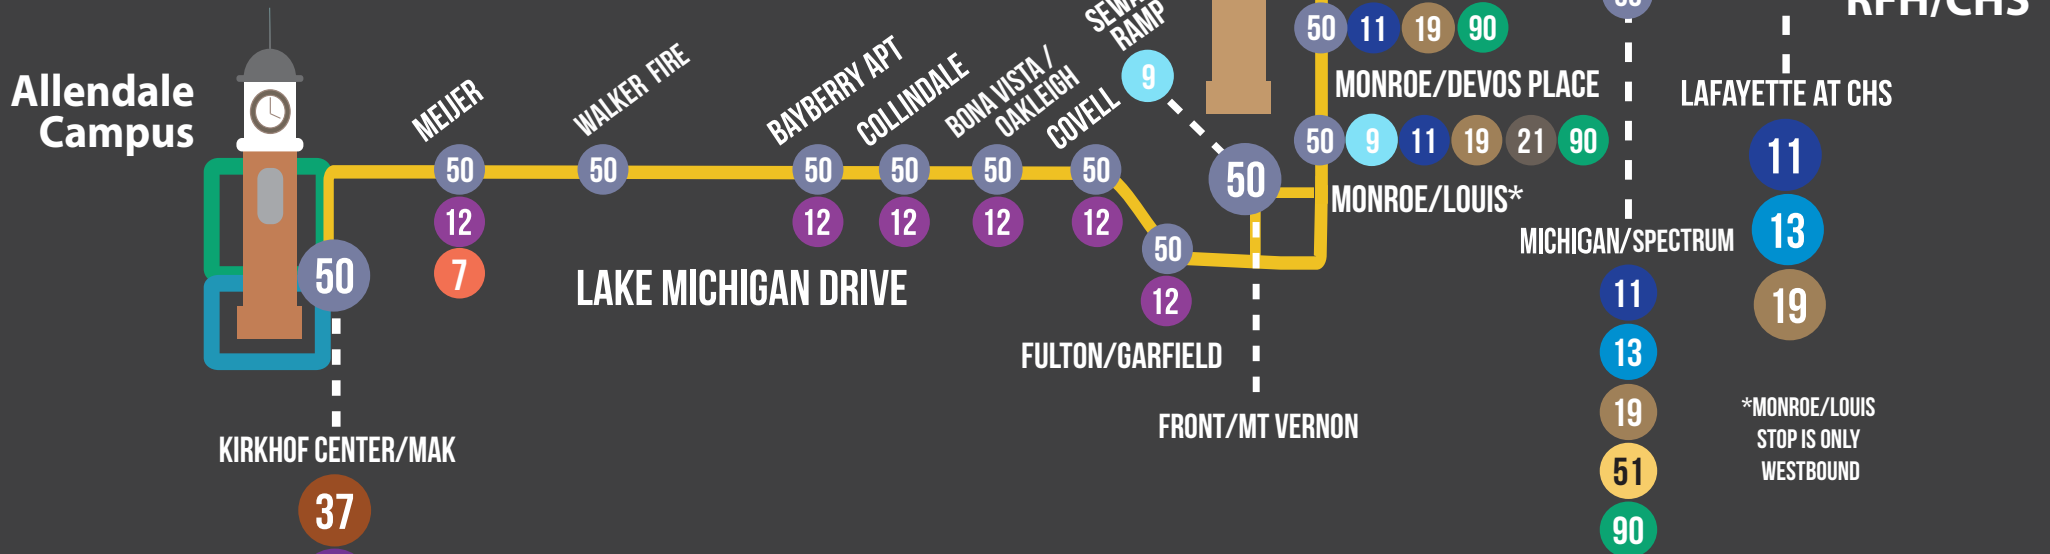

# ROUTE 50 TRANSFERS - FALL/WINTER

5:30a-6:00p  
6-10 min service  
6p-midnight  
12-20 min service

KIRKHOFF CENTER/MAK

- 37
- 48
- 85

WEEKDAY  
FREQUENCIES UNLESS  
OTHERWISE NOTED

## APARTMENT CONNECTIONS:

- 37** **GVSU North Campus**  
7:00a-11:50p  
4-10 min service
- 48** **GVSU South Campus**  
7:00a-11:50p  
4-10 min service
- 85** **Weekend Connector**  
5:45a-6:55a Mon-Fri  
25 min service  
6:05p-3:20a Fridays  
6:45a-3:10a Saturdays  
10:30a-8:05p Sundays  
25 min service

## CENTRAL STATION CONNECTIONS:

- 7** **West Leonard**  
5:10a-11:00p  
30 min service  
(15 min after 6a)
- 9** **Alpine**  
4:37a-12:32p  
30 min service
- 11** **Plainfield**  
5:20a-12:30a  
30 min service
- 12** **West Fulton**  
5:00a-11:00p  
30 min service
- 13** **Michigan/Fuller North**  
6:00a-12:00p  
30 min service
- 19** **Michigan/Fuller South**  
5:30a-10:00p  
10-15 min service
- 21** **South Dash**  
6:00a-6:00p  
30 min service
- 51** **Hill Dash**  
6:30a-10:00p  
15 min service
- 90** **Silver Line**  
5:00a-9:00a; 3:30p - 5:45p  
10 min service  
9:00a - 3:30p; 5:45p - midnight  
20 min service

\*MONROE/LOUIS  
STOP IS ONLY  
WESTBOUND

GVSU TRANSPORTATION SERVICES

[gvsu.edu/bus](http://gvsu.edu/bus)

@GVSUbus

GVSU Bus System

@gvsibus