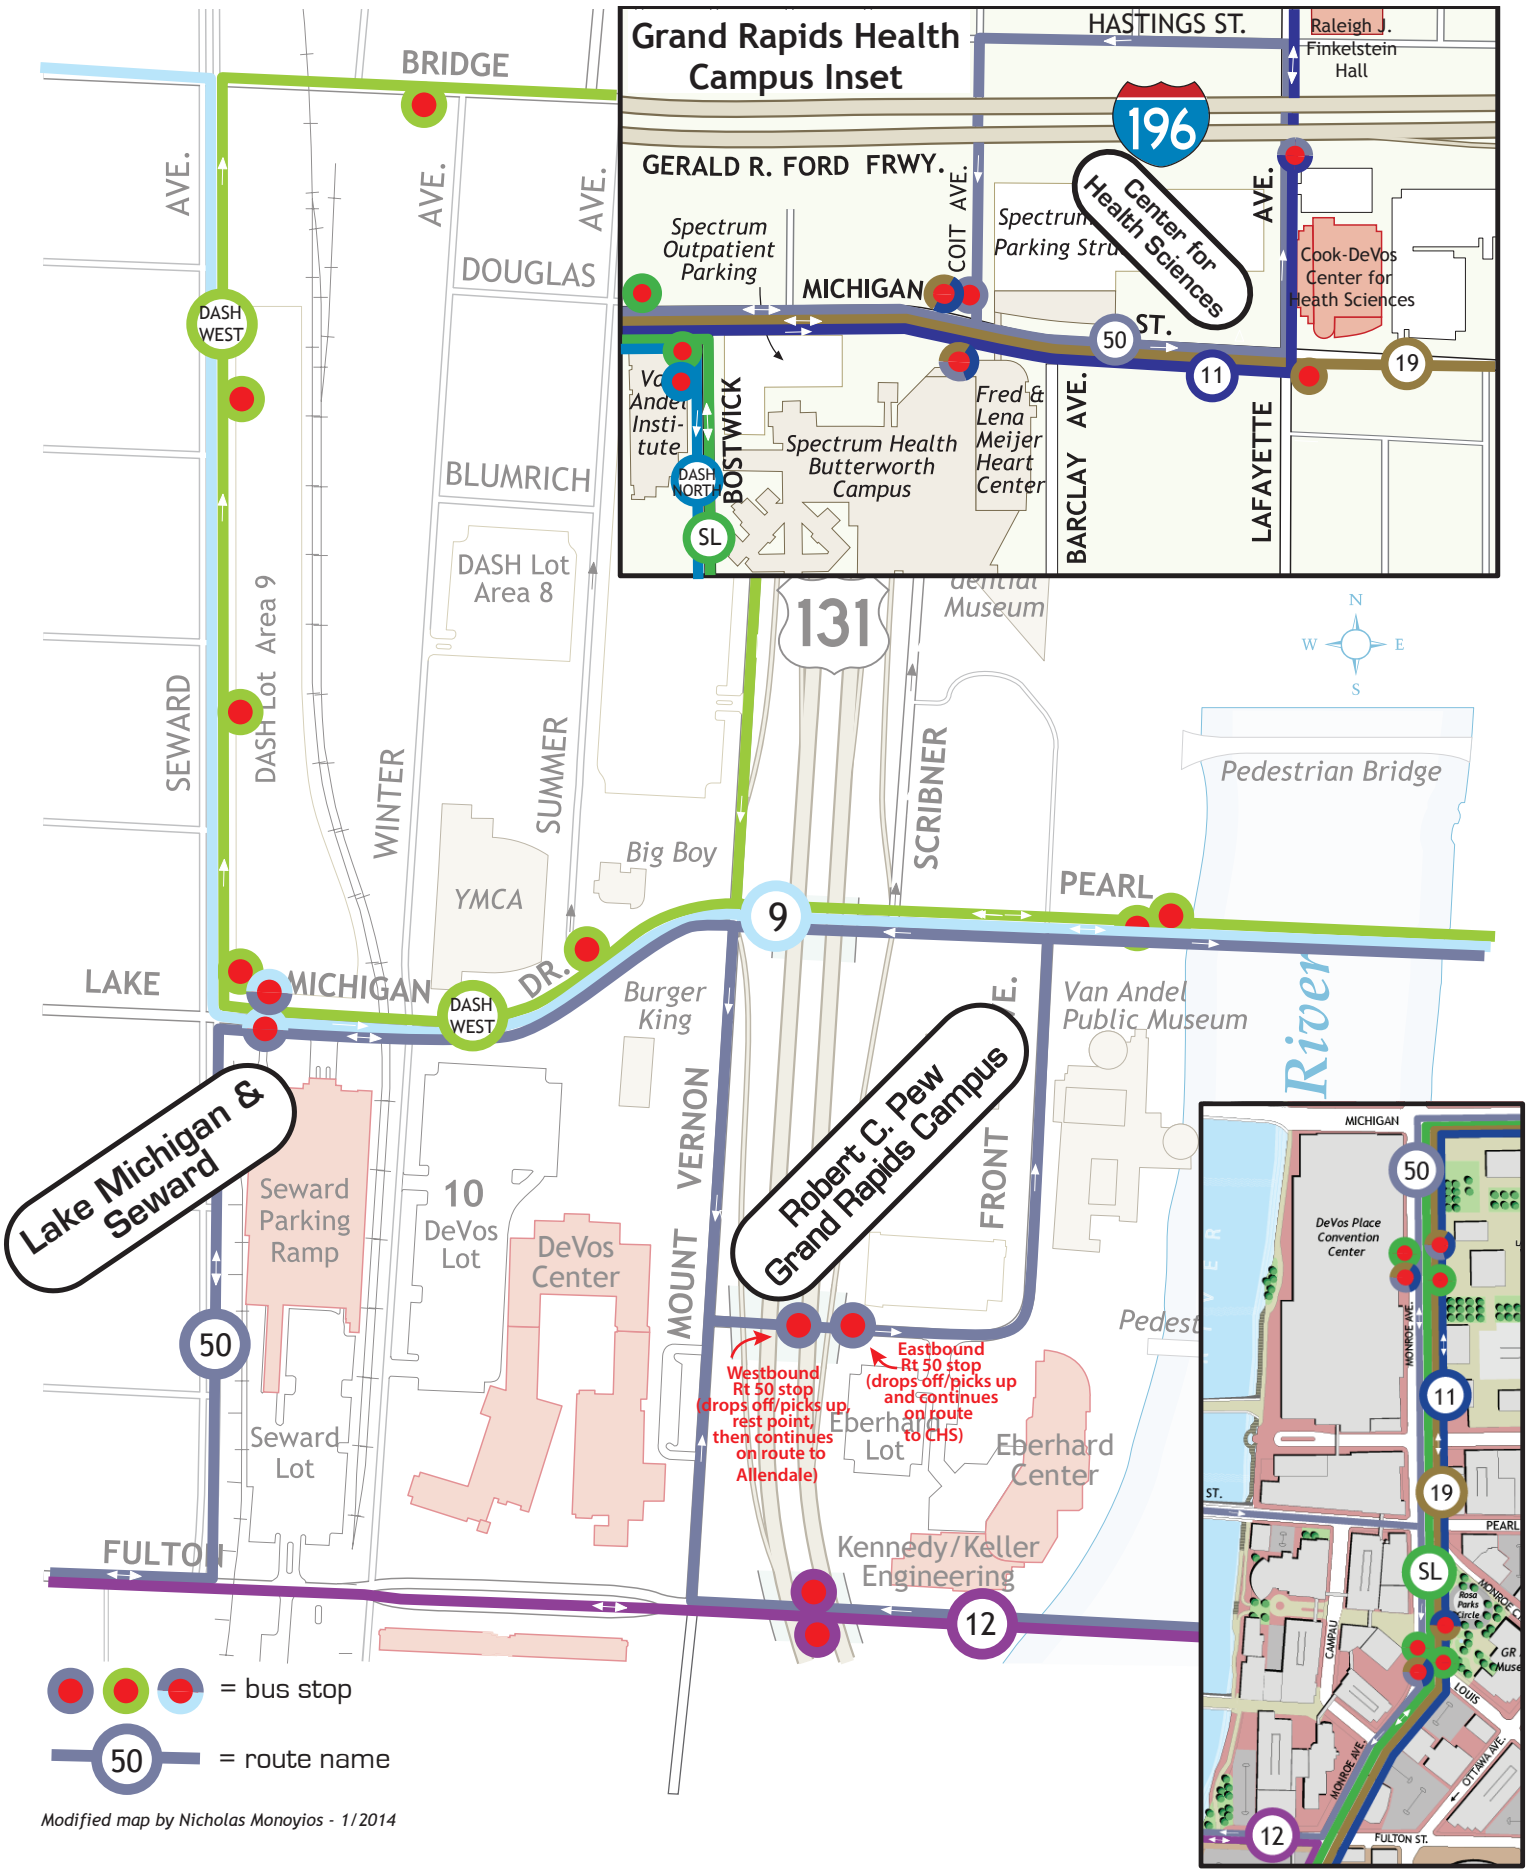

# GRAND RAPIDS PEW CAMPUS ROUTING - WINTER 2020

Modified map by Nicholas Monoyios - 1/2014