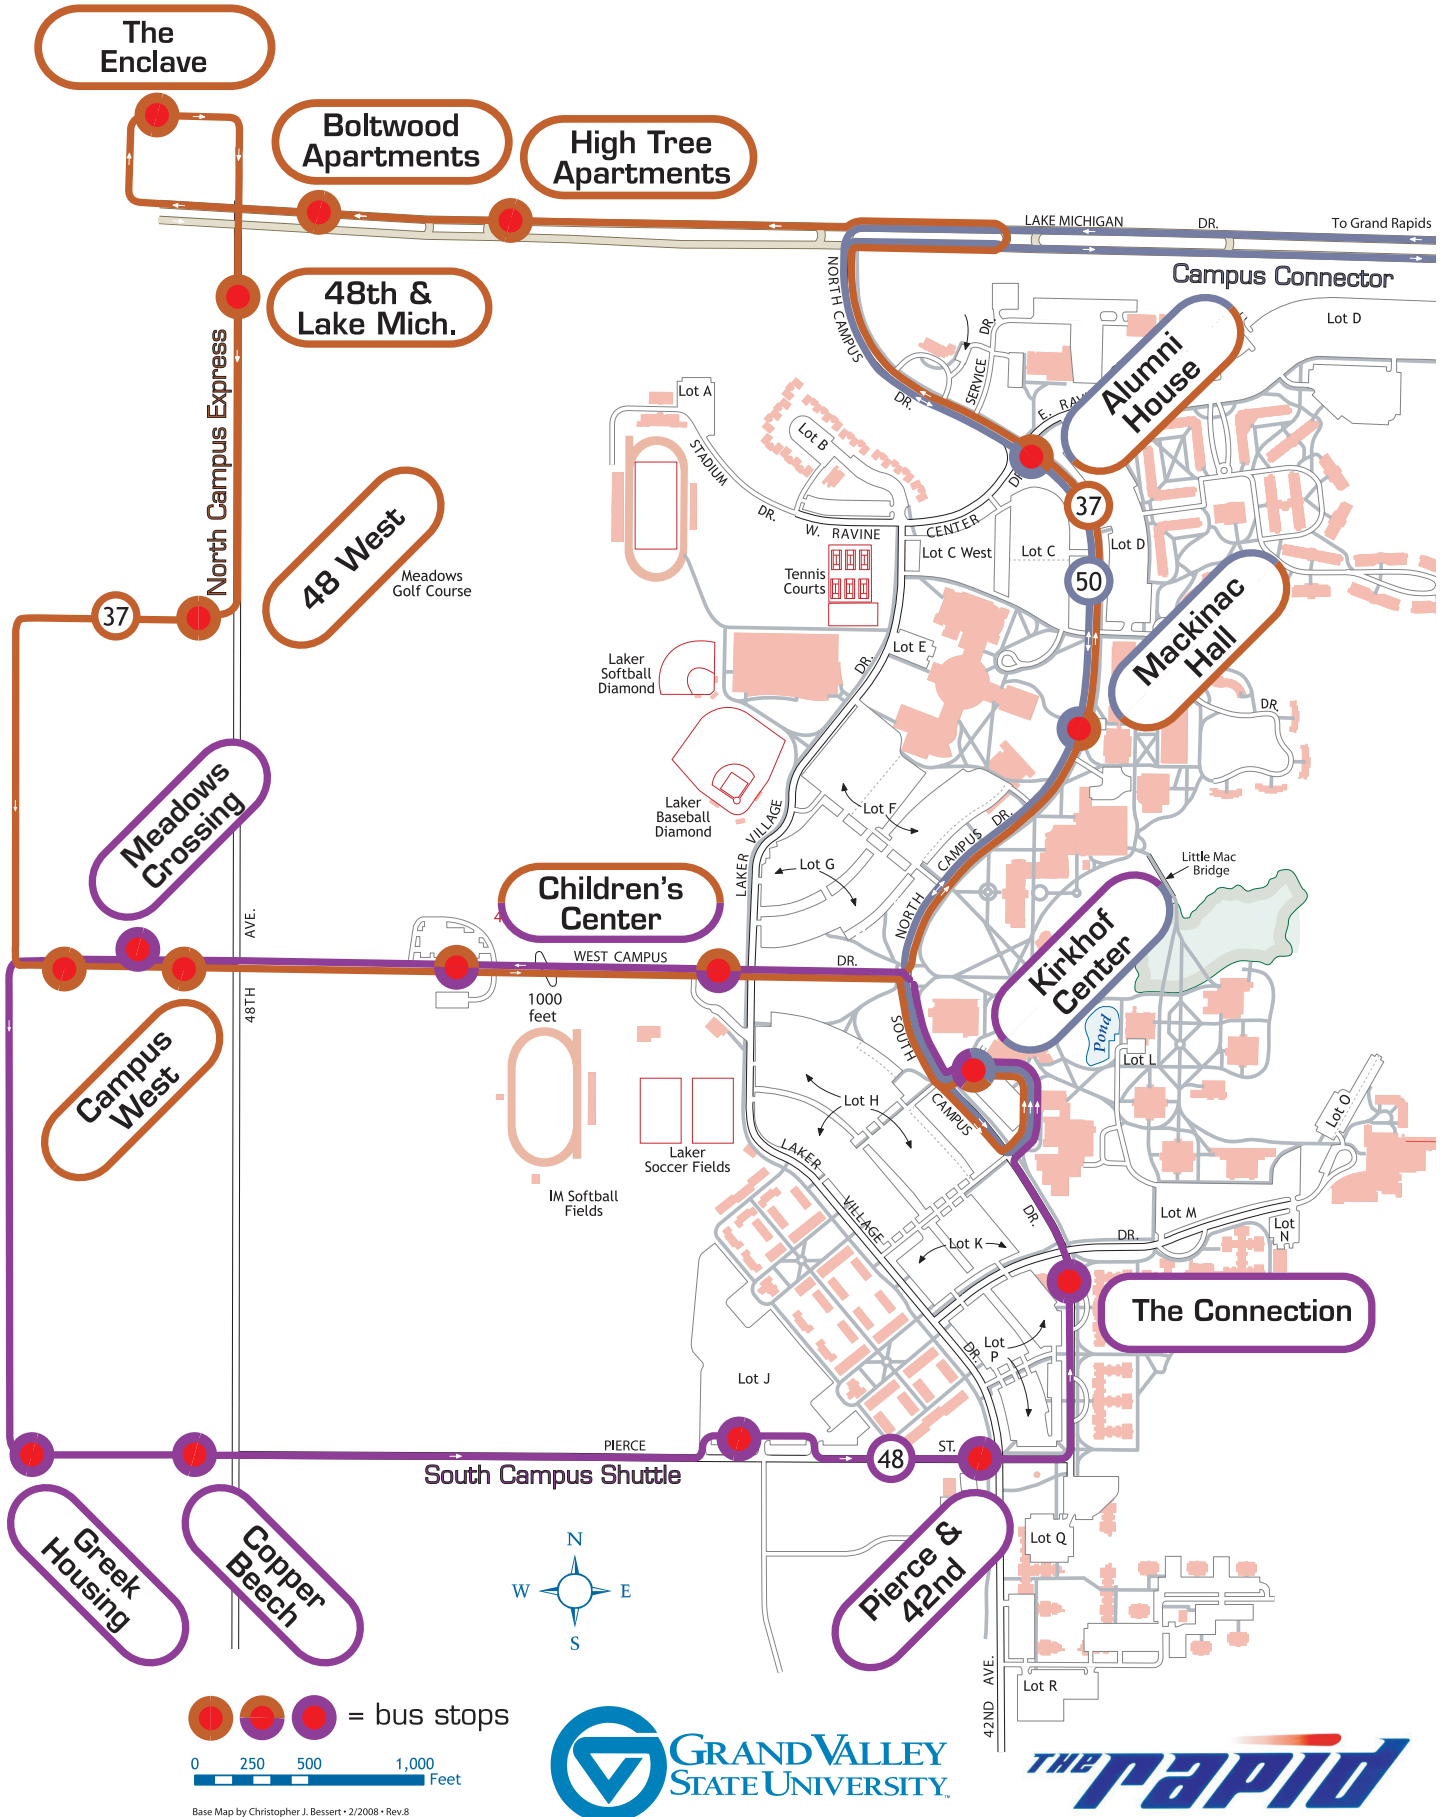

ALLENDALE CAMPUS ROUTE 37 & 48 - FALL 2017