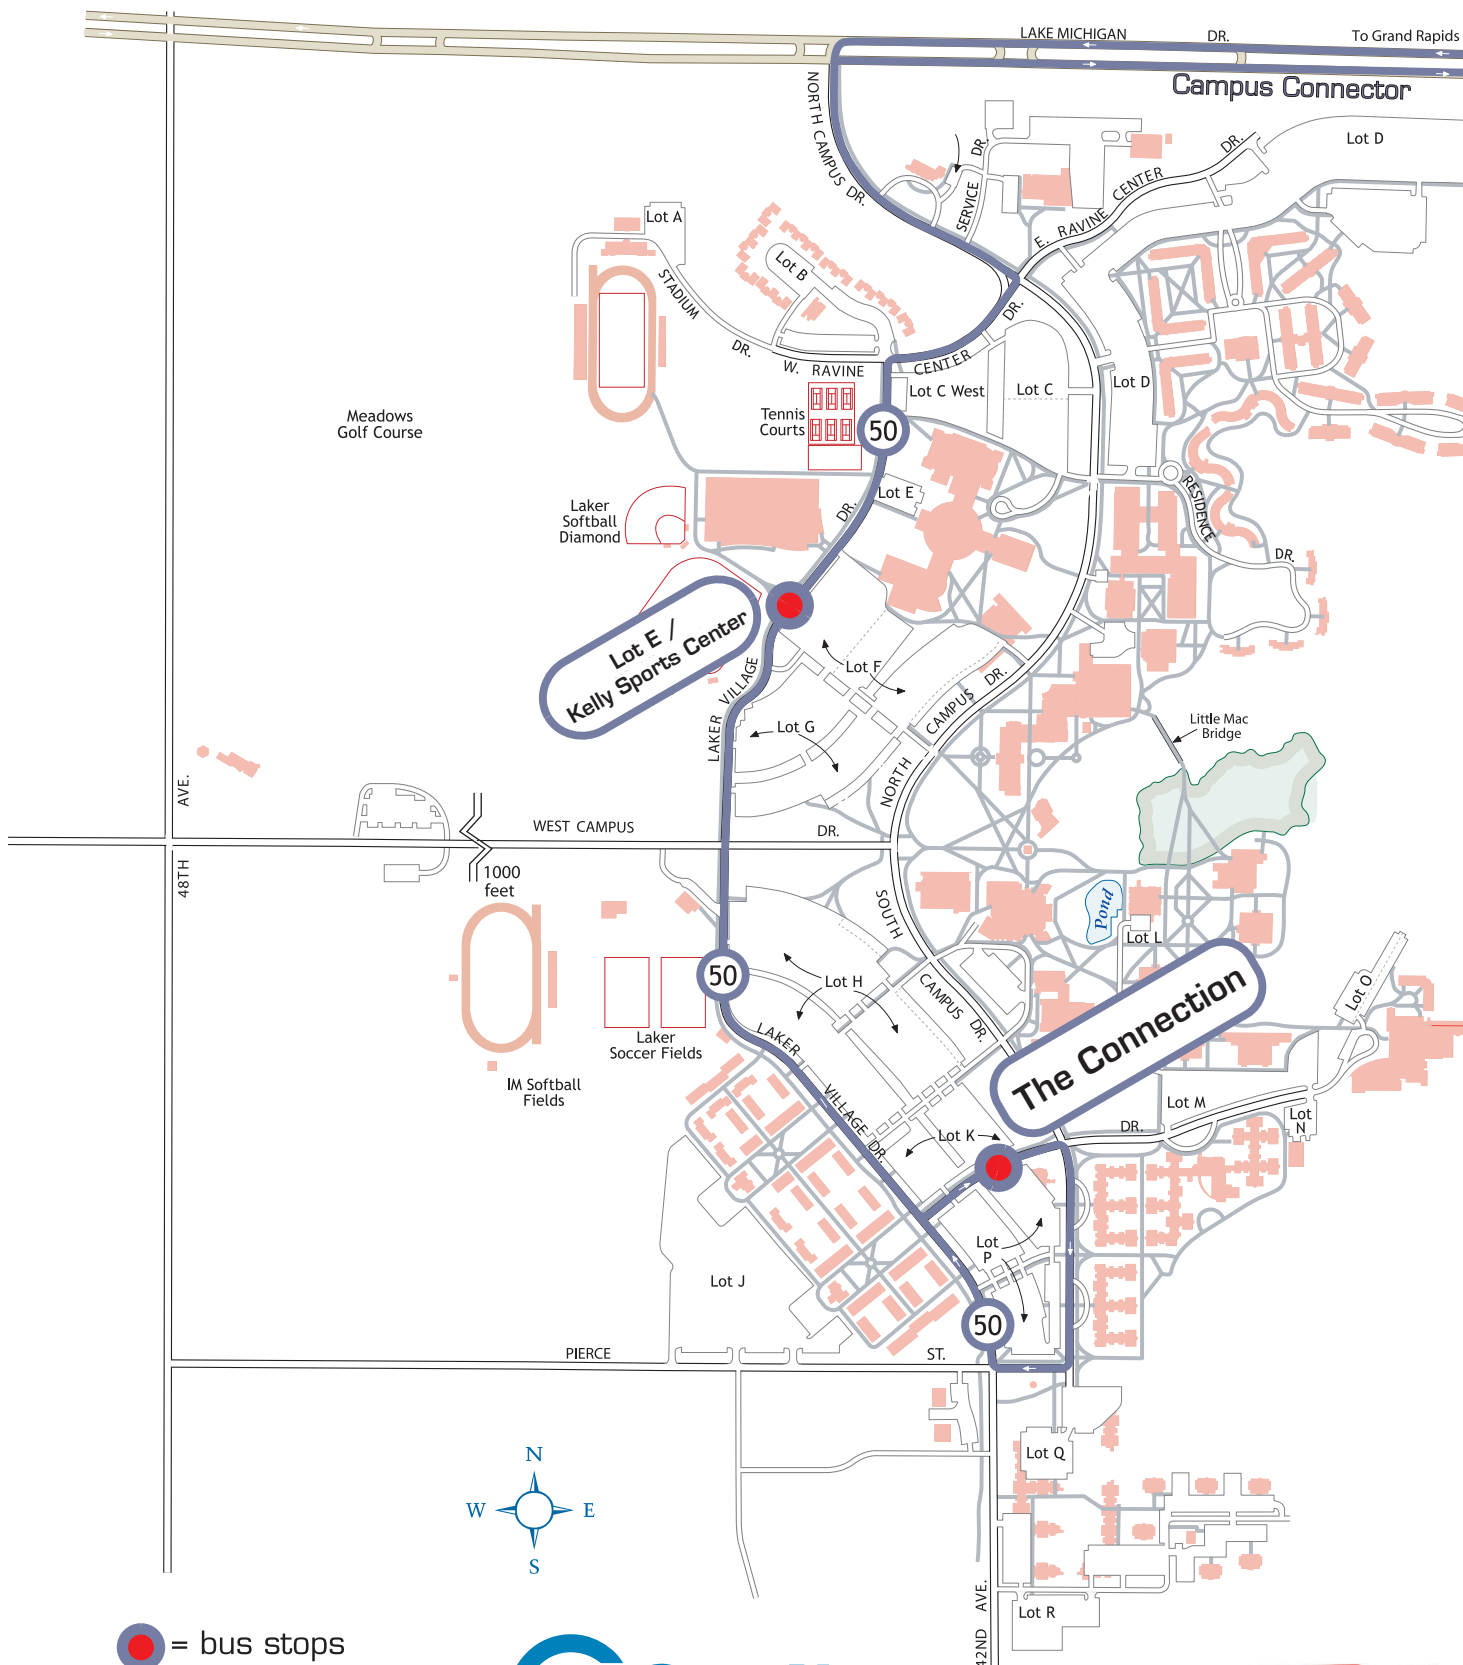

ALLENDALE CAMPUS - SUMMER 2019

 = bus stops

Base Map by Christopher J. Bessert • 2/2008 • Rev.8
 Revised Map by Nicholas Monoyios • 7/2010
 © 2008, 2010 Grand Valley State University