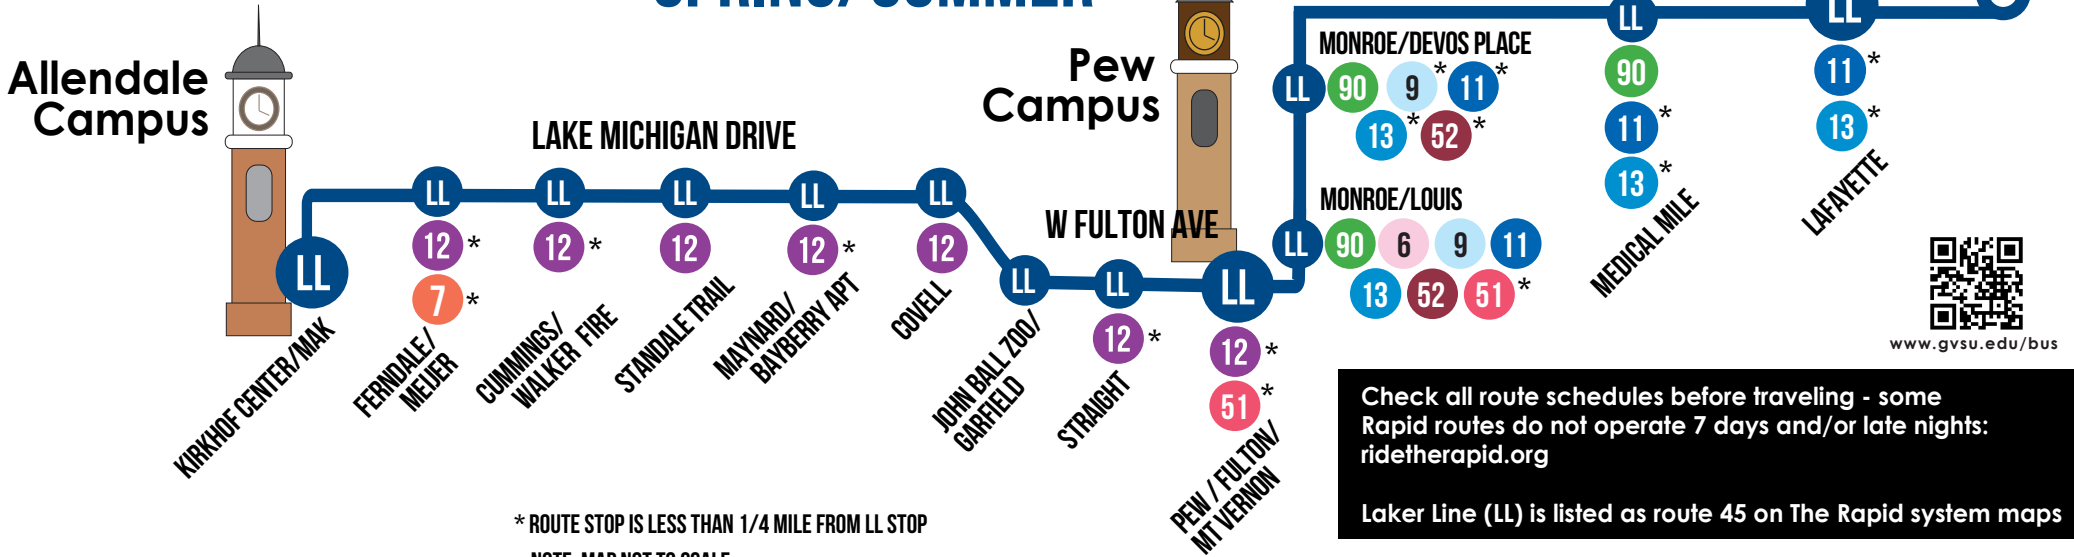

GVSU Transportation Services

LL LAKER LINE CONNECTIONS SPRING/SUMMER

www.gvsu.edu/bus

Check all route schedules before traveling - some Rapid routes do not operate 7 days and/or late nights:
ridetherapid.org

Laker Line (LL) is listed as route 45 on The Rapid system maps