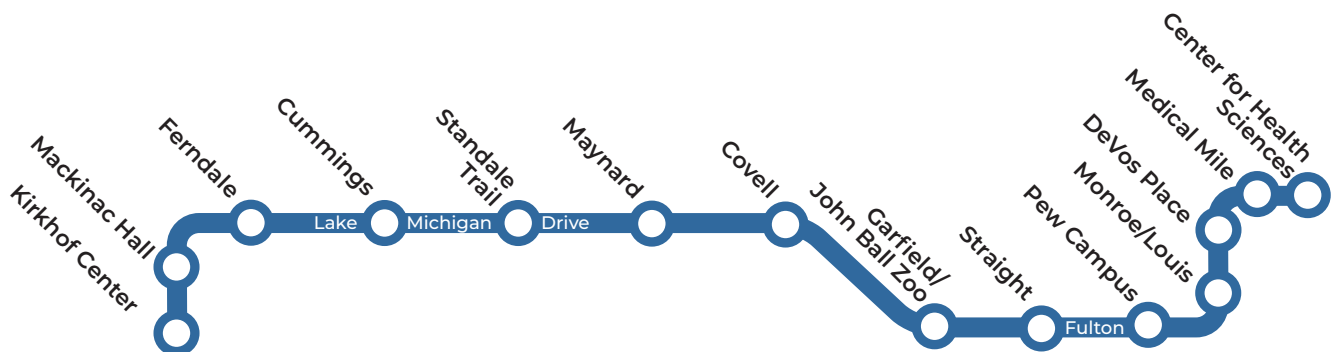

Kirkhof Center
Ferndale Station
Standale Trail Station
Covell Station
John Ball Zoo
Pew Campus
Lafayette Station

333	343	347	351	353	357	407
343	353	357	401	403	407	417
353	403	407	411	413	417	427
403	413	417	421	423	427	437
413	423	427	431	433	437	447
423	433	437	441	443	447	457
433	443	447	451	453	457	507
443	453	457	501	503	507	517
453	503	507	511	513	517	527
503	513	517	521	523	527	537
513	523	527	531	533	537	547
523	533	537	541	543	547	557
533	543	547	551	553	557	607
543	553	557	601	603	607	617
553	603	607	611	613	617	627
603	613	617	621	623	627	637
613	623	627	631	633	637	647
623	633	637	641	643	647	657
633	643	647	651	653	657	707
643	653	657	701	703	707	717
653	703	707	711	713	717	727
703	713	717	721	723	727	737
713	723	727	731	733	737	747
723	733	737	741	743	747	757
734	744	748	752	754	758	807
744	754	758	802	804	808	817
755	805	808	811	813	817	826
805	815	818	821	823	827	836
815	825	828	831	833	837	846
825	835	838	841	843	847	856
835	845	848	851	853	857	906
845	855	858	901	903	907	916
855	905	908	911	913	917	926
905	915	918	921	923	927	936
915	925	928	931	933	937	946
925	935	938	941	943	947	956
935	945	948	951	953	957	1006
945	955	958	1001	1003	1007	1016
955	1005	1008	1011	1013	1017	1026
1017	1027	1030	1033	1035	1039	1048
1037	1047	1050	1053	1055	1059	1108
1057	1107	1110	1113	1115	1119	1128
1117	1127	1130	1133	1135	1139	1148
1137	1147	1150	1153	1155	1159	1209
1150	1200	1204	1208	1210	1214	.
1210	1220	1224	1228	1230	1234	.
1230	1240	1244	1248	1250	1254	.
1250	100	104	108	110	114	.

bold italicized times denote p.m.