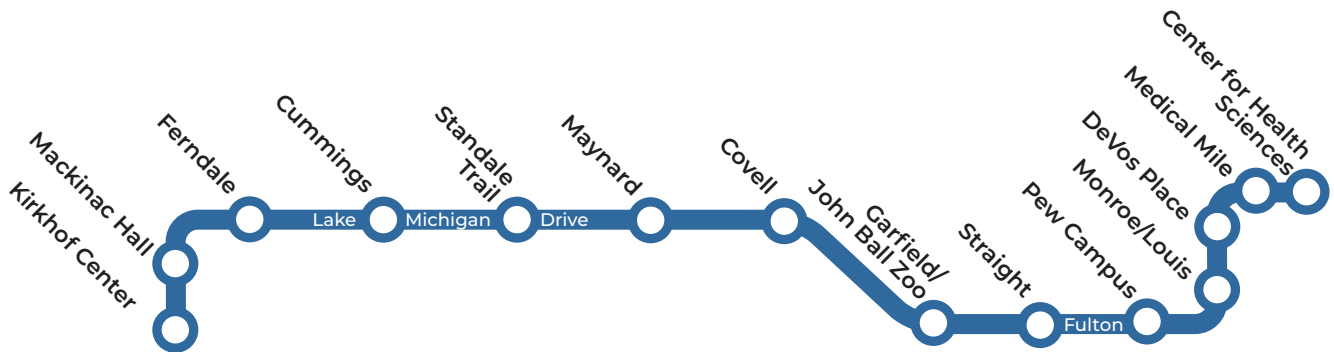

Monday - Thursday continued on next page →

bold italicized times denote p.m.