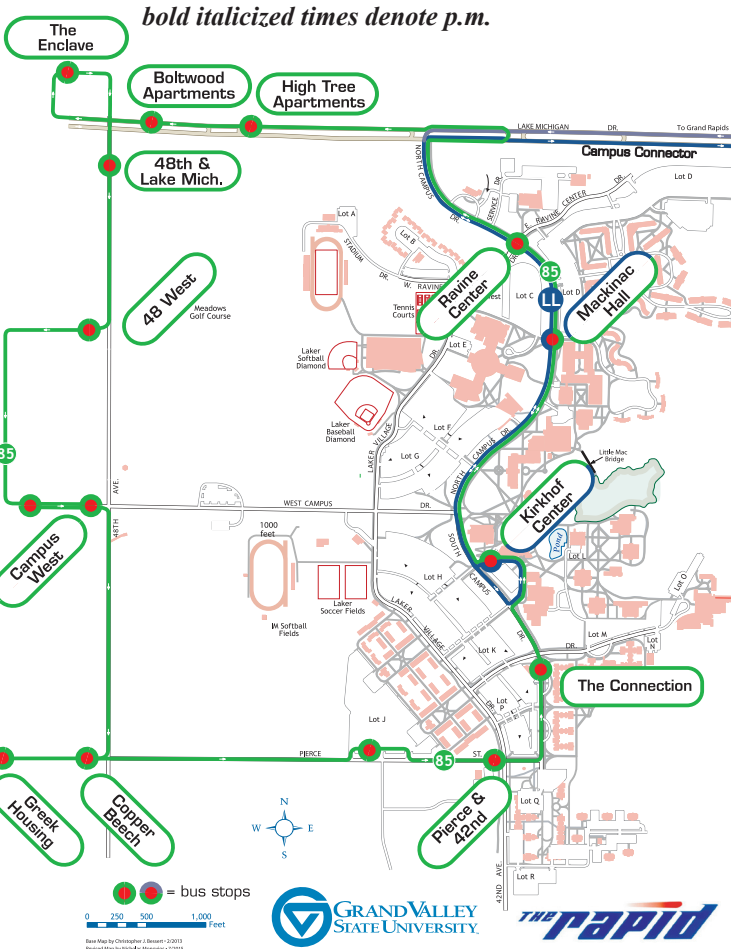

707	708	711	717	720	723	726	729
732	733	736	742	745	748	751	754
757	758	801	807	810	813	816	819
822	823	826	832	835	838	841	844
847	848	851	857	900	903	906	909
912	913	916	922	925	928	931	934
937	938	941	947	950	953	956	959
1002	1003	1006	1012	1015	1018	1021	1024
1034	1035	1038	1044	1047	1050	1053	1056
1059	1100	1103	1109	1112	1115	1118	1121
1124	1125	1128	1134	1137	1140	1143	1146
1149	1150	1153	1159	1202	1205	1208	1211
1214	1215	1218	1224	1227	1230	1233	1236
1239	1240	1243	1249	1252	1255	1258	101
111	112	115	121	124	127	130	133
136	137	140	146	149	152	155	158
201	202	205	211	214	217	220	223
226	227	230	236	239	242	245	248
251	252	255	301	304	307	310	313
316	317	320	326	329	332	335	338
341	342	345	351	354	357	400	403
413	414	417	423	426	429	432	435
438	439	442	448	451	454	457	500
503	504	507	513	516	519	522	525
528	529	532	538	541	544	547	550
553	554	557	603	606	609	612	615
618	619	622	628	631	634	637	640
643	644	647	653	656	659	702	705
708	709	712	718	721	724	727	730
733	734	737	743	746	749	752	755
758	759	802	808	811	814	817	820
823	824	827	833	836	839	842	845
848	849	852	858	901	904	907	910
913	914	917	923	926	929	932	935
938	939	942	948	951	954	957	1000
1003	1004	1007	1013	1016	1019	1022	1025
1028	1029	1032	1038	1041	1044	1047	1050
1053	1054	1057	1103	1106	1109	1112	1115
1118	1119	1122	1128	1131	1134	1137	1140
1143	1144	1147	1153	1156	1159	1202	1205
1215	1216	1219	1225	1228	1231	1234	1237
1240	1241	1244	1250	1253	1256	1259	102
105	106	109	115	118	121	124	127
130	131	134	140	143	146	149	152
155	156	159	205	208	211	214	217
220	221	224	230	233	236	239	242
245	246	249	255	258	301	304	307

SUNDAY

1007	1008	1011	1017	1020	1023	1026	1029
1032	1033	1036	1042	1045	1048	1051	1054
1057	1058	1101	1107	1110	1113	1116	1119
1122	1123	1126	1132	1135	1138	1141	1144
1147	1148	1151	1157	1200	1203	1206	1209
1212	1213	1216	1222	1225	1228	1231	1234
1237	1238	1241	1247	1250	1253	1256	1259
102	103	106	112	115	118	121	124
127	128	131	137	140	143	146	149
152	153	156	202	205	208	211	214
217	218	221	227	230	233	236	239
242	243	246	252	255	258	301	304
307	308	311	317	320	323	326	329
332	333	336	342	345	348	351	354
357	358	401	407	410	413	416	419
429	430	433	439	442	445	448	451
454	455	458	504	507	510	513	516
519	520	523	529	532	535	538	541
544	545	548	554	557	600	603	606
609	610	613	619	622	625	628	631
634	635	638	644	647	650	653	656
659	700	703	709	712	715	718	721
730	731	734	740	743	746	749	752

bold italicized times denote p.m.