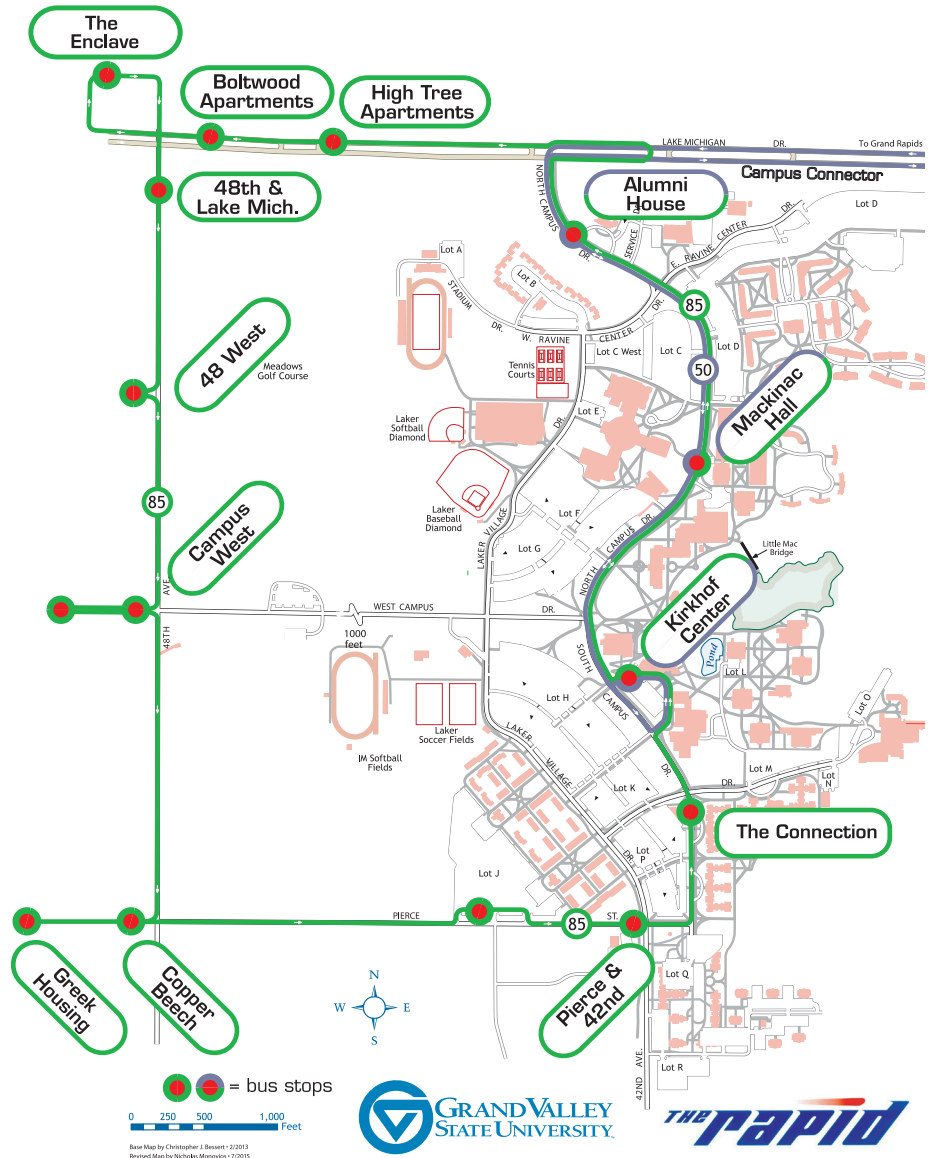

bold italicized times denote p.m.

SATURDAYS

Kirkhof Center	Mackinac Hall	High Tree Apts.	48 West Apts.	Campus West	Greek Housing	Pierce & Lot J	Kirkhof Center
645	646	649	655	658	701	704	707
710	711	714	720	723	726	729	732
735	736	739	745	748	751	754	757
800	801	804	810	813	816	819	822
825	826	829	835	838	841	844	847
850	851	854	900	903	906	909	912
915	916	919	925	928	931	934	937
940	941	944	950	953	956	959	1002
1005	1006	1009	1015	1018	1021	1024	1027
1030	1031	1034	1040	1043	1046	1049	1052
1055	1056	1059	1105	1108	1111	1114	1117
1120	1121	1124	1130	1133	1136	1139	1142
1145	1146	1149	1155	1158	<i>1201</i>	<i>1204</i>	<i>1207</i>
<i>1210</i>	<i>1211</i>	<i>1214</i>	<i>1220</i>	<i>1223</i>	<i>1226</i>	<i>1229</i>	<i>1232</i>
<i>1235</i>	<i>1236</i>	<i>1239</i>	<i>1245</i>	<i>1248</i>	<i>1251</i>	<i>1254</i>	<i>1257</i>
<i>100</i>	<i>101</i>	<i>104</i>	<i>110</i>	<i>113</i>	<i>116</i>	<i>119</i>	<i>122</i>
<i>125</i>	<i>126</i>	<i>129</i>	<i>135</i>	<i>138</i>	<i>141</i>	<i>144</i>	<i>147</i>
<i>150</i>	<i>151</i>	<i>154</i>	<i>200</i>	<i>203</i>	<i>206</i>	<i>209</i>	<i>212</i>
<i>215</i>	<i>216</i>	<i>219</i>	<i>225</i>	<i>228</i>	<i>231</i>	<i>234</i>	<i>237</i>
<i>240</i>	<i>241</i>	<i>244</i>	<i>250</i>	<i>253</i>	<i>256</i>	<i>259</i>	<i>302</i>
<i>305</i>	<i>306</i>	<i>309</i>	<i>315</i>	<i>318</i>	<i>321</i>	<i>324</i>	<i>327</i>
<i>330</i>	<i>331</i>	<i>334</i>	<i>340</i>	<i>343</i>	<i>346</i>	<i>349</i>	<i>352</i>
<i>355</i>	<i>356</i>	<i>359</i>	<i>405</i>	<i>408</i>	<i>411</i>	<i>414</i>	<i>417</i>
<i>420</i>	<i>421</i>	<i>424</i>	<i>430</i>	<i>433</i>	<i>436</i>	<i>439</i>	<i>442</i>
<i>445</i>	<i>446</i>	<i>449</i>	<i>455</i>	<i>458</i>	<i>501</i>	<i>504</i>	<i>507</i>
<i>510</i>	<i>511</i>	<i>514</i>	<i>520</i>	<i>523</i>	<i>526</i>	<i>529</i>	<i>532</i>
<i>535</i>	<i>536</i>	<i>539</i>	<i>545</i>	<i>548</i>	<i>551</i>	<i>554</i>	<i>557</i>
<i>600</i>	<i>601</i>	<i>604</i>	<i>610</i>	<i>613</i>	<i>616</i>	<i>619</i>	<i>622</i>
<i>625</i>	<i>626</i>	<i>629</i>	<i>635</i>	<i>638</i>	<i>641</i>	<i>644</i>	<i>647</i>
<i>650</i>	<i>651</i>	<i>654</i>	<i>700</i>	<i>703</i>	<i>706</i>	<i>709</i>	<i>712</i>
<i>715</i>	<i>716</i>	<i>719</i>	<i>725</i>	<i>728</i>	<i>731</i>	<i>734</i>	<i>737</i>
<i>740</i>	<i>741</i>	<i>744</i>	<i>750</i>	<i>753</i>	<i>756</i>	<i>759</i>	<i>802</i>

bold italicized times denote p.m.

Saturday and Sunday Break Service only available the wkd prior to Winter Semester and the weekends of GVSU Spring Break

SUNDAYS

Kirkhof Center	Mackinac Hall	High Tree Apts.	48 West Apts.	Campus West	Greek Housing	Pierce & Lot J	Kirkhof Center
1010	1011	1014	1020	1023	1026	1029	1032
1035	1036	1039	1045	1048	1051	1054	1057
1100	1101	1104	1110	1113	1116	1119	1122
1125	1126	1129	1135	1138	1141	1144	1147
1150	1151	1154	<i>1200</i>	<i>1203</i>	<i>1206</i>	<i>1209</i>	<i>1212</i>
<i>1215</i>	<i>1216</i>	<i>1219</i>	<i>1225</i>	<i>1228</i>	<i>1231</i>	<i>1234</i>	<i>1237</i>
<i>1240</i>	<i>1241</i>	<i>1244</i>	<i>1250</i>	<i>1253</i>	<i>1256</i>	<i>1259</i>	<i>102</i>
<i>105</i>	<i>106</i>	<i>109</i>	<i>115</i>	<i>118</i>	<i>121</i>	<i>124</i>	<i>127</i>
<i>130</i>	<i>131</i>	<i>134</i>	<i>140</i>	<i>143</i>	<i>146</i>	<i>149</i>	<i>152</i>
<i>155</i>	<i>156</i>	<i>159</i>	<i>205</i>	<i>208</i>	<i>211</i>	<i>214</i>	<i>217</i>
<i>220</i>	<i>221</i>	<i>224</i>	<i>230</i>	<i>233</i>	<i>236</i>	<i>239</i>	<i>242</i>
<i>245</i>	<i>246</i>	<i>249</i>	<i>255</i>	<i>258</i>	<i>301</i>	<i>304</i>	<i>307</i>
<i>310</i>	<i>311</i>	<i>314</i>	<i>320</i>	<i>323</i>	<i>326</i>	<i>329</i>	<i>332</i>
<i>335</i>	<i>336</i>	<i>339</i>	<i>345</i>	<i>348</i>	<i>351</i>	<i>354</i>	<i>357</i>
<i>400</i>	<i>401</i>	<i>404</i>	<i>410</i>	<i>413</i>	<i>416</i>	<i>419</i>	<i>422</i>
<i>425</i>	<i>426</i>	<i>429</i>	<i>435</i>	<i>438</i>	<i>441</i>	<i>444</i>	<i>447</i>
<i>450</i>	<i>451</i>	<i>454</i>	<i>500</i>	<i>503</i>	<i>506</i>	<i>509</i>	<i>512</i>
<i>515</i>	<i>516</i>	<i>519</i>	<i>525</i>	<i>528</i>	<i>531</i>	<i>534</i>	<i>537</i>
<i>540</i>	<i>541</i>	<i>544</i>	<i>550</i>	<i>553</i>	<i>556</i>	<i>559</i>	<i>602</i>
<i>605</i>	<i>606</i>	<i>609</i>	<i>615</i>	<i>618</i>	<i>621</i>	<i>624</i>	<i>627</i>
<i>630</i>	<i>631</i>	<i>634</i>	<i>640</i>	<i>643</i>	<i>646</i>	<i>649</i>	<i>652</i>
<i>655</i>	<i>656</i>	<i>659</i>	<i>705</i>	<i>708</i>	<i>711</i>	<i>714</i>	<i>717</i>
<i>720</i>	<i>721</i>	<i>724</i>	<i>730</i>	<i>733</i>	<i>736</i>	<i>739</i>	<i>742</i>
<i>745</i>	<i>746</i>	<i>749</i>	<i>755</i>	<i>758</i>	<i>801</i>	<i>804</i>	<i>807</i>

bold italicized times denote p.m.