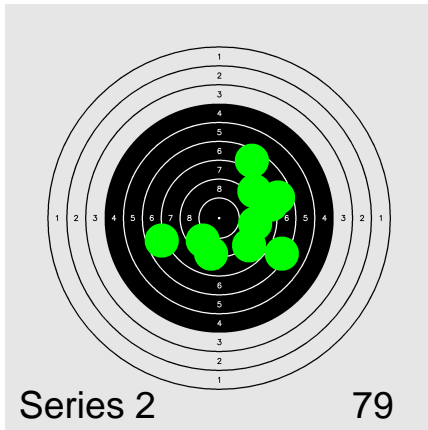

# SHOOTING SESSION REPORT

Date: 18-Feb-2023

Shooter: Miranda Howell

Total score: 316-5X

Series 1:	8	8	8	4	X	7	8	9	9	5	<b>76</b>
Series 2:	9	9	8	7	6	9	X	9	7	8	<b>82</b>
Series 3:	9	8	8	X	6	X	8	7	6	7	<b>79</b>
Series 4:	5	9	8	8	6	9	9	X	7	8	<b>79</b>

# SHOOTING SESSION REPORT

Date: 18-Feb-2023

Shooter: Riley Tang

Total score: 268-0X

Series 1:	6	4	9	5	6	8	5	5	7	8	<b>63</b>
Series 2:	7	8	9	7	7	8	9	8	9	7	<b>79</b>
Series 3:	8	4	7	7	3	7	9	10	5	7	<b>67</b>
Series 4:	7	5	4	5	5	4	7	9	7	6	<b>59</b>

# SHOOTING SESSION REPORT

Date: 18-Feb-2023

Shooter: Carver Chittenden

Total score: 358-4X

Series 1:	9	7	9	9	8	9	X	9	9	X	<b>89</b>
Series 2:	9	9	8	9	9	X	10	8	X	9	<b>91</b>
Series 3:	9	9	9	9	8	9	8	9	9	8	<b>87</b>
Series 4:	8	9	9	9	10	9	9	9	10	9	<b>91</b>