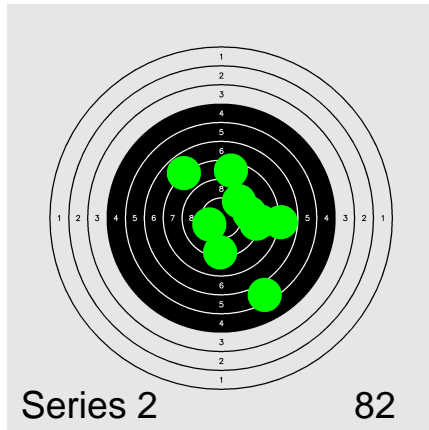

# SHOOTING SESSION REPORT

Date: 18-Feb-2023

Shooter: Miranda Howell

Total score: 316-5X

Series 1:	8	8	8	4	X	7	8	9	9	5	<b>76</b>
Series 2:	9	9	8	7	6	9	X	9	7	8	<b>82</b>
Series 3:	9	8	8	X	6	X	8	7	6	7	<b>79</b>
Series 4:	5	9	8	8	6	9	9	X	7	8	<b>79</b>

# SHOOTING SESSION REPORT

Date: 18-Feb-2023

Shooter: Riley Tang

Total score: 268-0X

Series 1:	6	4	9	5	6	8	5	5	7	8	<b>63</b>
Series 2:	7	8	9	7	7	8	9	8	9	7	<b>79</b>
Series 3:	8	4	7	7	3	7	9	10	5	7	<b>67</b>
Series 4:	7	5	4	5	5	4	7	9	7	6	<b>59</b>

# SHOOTING SESSION REPORT

Date: 18-Feb-2023

Shooter: Carver Chittenden

Total score: 358-4X

Series 1:	9	7	9	9	8	9	X	9	9	X	<b>89</b>
Series 2:	9	9	8	9	9	X	10	8	X	9	<b>91</b>
Series 3:	9	9	9	9	8	9	8	9	9	8	<b>87</b>
Series 4:	8	9	9	9	10	9	9	9	10	9	<b>91</b>