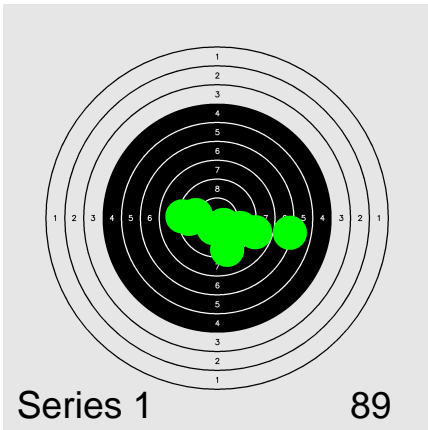

# SHOOTING SESSION REPORT

Date: 18-Feb-2023

Shooter: Riley Tang

Total score: 268-0X

Series 1:	6	4	9	5	6	8	5	5	7	8	<b>63</b>
Series 2:	7	8	9	7	7	8	9	8	9	7	<b>79</b>
Series 3:	8	4	7	7	3	7	9	10	5	7	<b>67</b>
Series 4:	7	5	4	5	5	4	7	9	7	6	<b>59</b>

# SHOOTING SESSION REPORT

Date: 18-Feb-2023

Shooter: Carver Chittenden

Total score: 358-4X

Series 1:	9	7	9	9	8	9	X	9	9	X	<b>89</b>
Series 2:	9	9	8	9	9	X	10	8	X	9	<b>91</b>
Series 3:	9	9	9	9	8	9	8	9	9	8	<b>87</b>
Series 4:	8	9	9	9	10	9	9	9	10	9	<b>91</b>