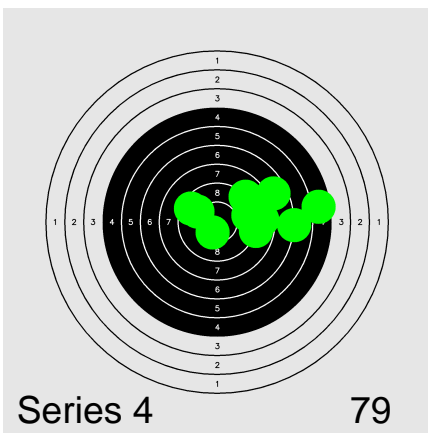

# SHOOTING SESSION REPORT

Date: 18-Feb-2023

Shooter: Miranda Howell

Total score: 316-5X

Series 1:	8	8	8	4	X	7	8	9	9	5	<b>76</b>
Series 2:	9	9	8	7	6	9	X	9	7	8	<b>82</b>
Series 3:	9	8	8	X	6	X	8	7	6	7	<b>79</b>
Series 4:	5	9	8	8	6	9	9	X	7	8	<b>79</b>

# SHOOTING SESSION REPORT

Date: 18-Feb-2023

Shooter: Riley Tang

Total score: 268-0X

Series 1:	6	4	9	5	6	8	5	5	7	8	<b>63</b>
Series 2:	7	8	9	7	7	8	9	8	9	7	<b>79</b>
Series 3:	8	4	7	7	3	7	9	10	5	7	<b>67</b>
Series 4:	7	5	4	5	5	4	7	9	7	6	<b>59</b>

# SHOOTING SESSION REPORT

Date: 18-Feb-2023

Shooter: Carver Chittenden

Total score: 358-4X

Series 1:	9	7	9	9	8	9	X	9	9	X	<b>89</b>
Series 2:	9	9	8	9	9	X	10	8	X	9	<b>91</b>
Series 3:	9	9	9	9	8	9	8	9	9	8	<b>87</b>
Series 4:	8	9	9	9	10	9	9	9	10	9	<b>91</b>