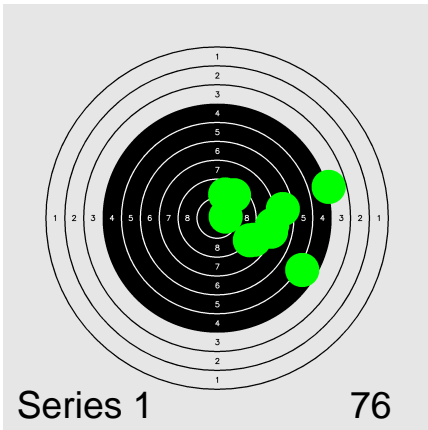

# SHOOTING SESSION REPORT

Date: 18-Feb-2023

Shooter: Miranda Howell

Total score: 316-5X

Series 1:	8	8	8	4	X	7	8	9	9	5	<b>76</b>
Series 2:	9	9	8	7	6	9	X	9	7	8	<b>82</b>
Series 3:	9	8	8	X	6	X	8	7	6	7	<b>79</b>
Series 4:	5	9	8	8	6	9	9	X	7	8	<b>79</b>

# SHOOTING SESSION REPORT

Date: 18-Feb-2023

Shooter: Riley Tang

Total score: 268-0X

Series 1:	6	4	9	5	6	8	5	5	7	8	<b>63</b>
Series 2:	7	8	9	7	7	8	9	8	9	7	<b>79</b>
Series 3:	8	4	7	7	3	7	9	10	5	7	<b>67</b>
Series 4:	7	5	4	5	5	4	7	9	7	6	<b>59</b>

# SHOOTING SESSION REPORT

Date: 18-Feb-2023

Shooter: Carver Chittenden

Total score: 358-4X

Series 1:	9	7	9	9	8	9	X	9	9	X	<b>89</b>
Series 2:	9	9	8	9	9	X	10	8	X	9	<b>91</b>
Series 3:	9	9	9	9	8	9	8	9	9	8	<b>87</b>
Series 4:	8	9	9	9	10	9	9	9	10	9	<b>91</b>