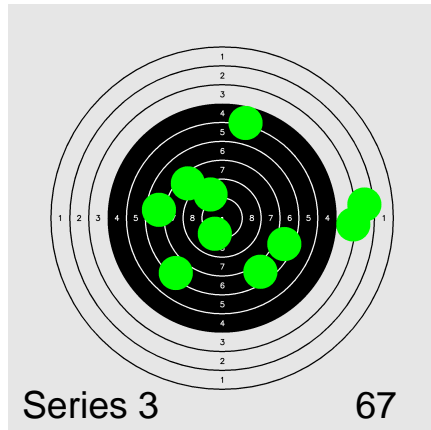

# SHOOTING SESSION REPORT

Date: 18-Feb-2023

Shooter: Miranda Howell

Total score: 316-5X

Series 1:	8	8	8	4	X	7	8	9	9	5	<b>76</b>
Series 2:	9	9	8	7	6	9	X	9	7	8	<b>82</b>
Series 3:	9	8	8	X	6	X	8	7	6	7	<b>79</b>
Series 4:	5	9	8	8	6	9	9	X	7	8	<b>79</b>

# SHOOTING SESSION REPORT

Date: 18-Feb-2023

Shooter: Riley Tang

Total score: 268-0X

Series 1:	6	4	9	5	6	8	5	5	7	8	<b>63</b>
Series 2:	7	8	9	7	7	8	9	8	9	7	<b>79</b>
Series 3:	8	4	7	7	3	7	9	10	5	7	<b>67</b>
Series 4:	7	5	4	5	5	4	7	9	7	6	<b>59</b>

# SHOOTING SESSION REPORT

Date: 18-Feb-2023

Shooter: Carver Chittenden

Total score: 358-4X

Series 1:	9	7	9	9	8	9	X	9	9	X	<b>89</b>
Series 2:	9	9	8	9	9	X	10	8	X	9	<b>91</b>
Series 3:	9	9	9	9	8	9	8	9	9	8	<b>87</b>
Series 4:	8	9	9	9	10	9	9	9	10	9	<b>91</b>

# SHOOTING SESSION REPORT

Date: 18-Feb-2023

Shooter: Grayce Tappy

Total score: 385-21X

Series 1:	X	9	9	X	X	X	10	X	X	9	<b>97</b>
Series 2:	X	10	9	X	9	X	X	8	X	X	<b>96</b>
Series 3:	X	X	9	X	9	10	10	X	8	10	<b>96</b>
Series 4:	X	X	X	9	X	9	X	10	8	10	<b>96</b>