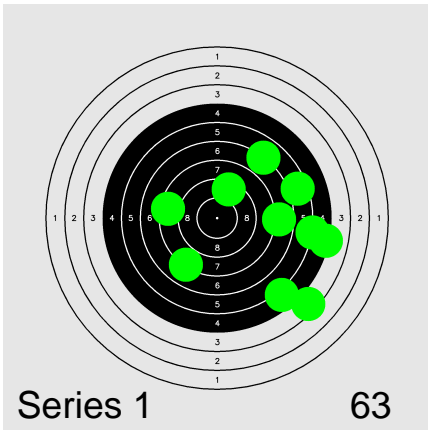

# SHOOTING SESSION REPORT

Date: 18-Feb-2023

Shooter: Miranda Howell

Total score: 316-5X

Series 1:	8	8	8	4	X	7	8	9	9	5	<b>76</b>
Series 2:	9	9	8	7	6	9	X	9	7	8	<b>82</b>
Series 3:	9	8	8	X	6	X	8	7	6	7	<b>79</b>
Series 4:	5	9	8	8	6	9	9	X	7	8	<b>79</b>

# SHOOTING SESSION REPORT

Date: 18-Feb-2023

Shooter: Riley Tang

Total score: 268-0X

Series 1:	6	4	9	5	6	8	5	5	7	8	<b>63</b>
Series 2:	7	8	9	7	7	8	9	8	9	7	<b>79</b>
Series 3:	8	4	7	7	3	7	9	10	5	7	<b>67</b>
Series 4:	7	5	4	5	5	4	7	9	7	6	<b>59</b>

# SHOOTING SESSION REPORT

Date: 18-Feb-2023

Shooter: Carver Chittenden

Total score: 358-4X

Series 1:	9	7	9	9	8	9	X	9	9	X	<b>89</b>
Series 2:	9	9	8	9	9	X	10	8	X	9	<b>91</b>
Series 3:	9	9	9	9	8	9	8	9	9	8	<b>87</b>
Series 4:	8	9	9	9	10	9	9	9	10	9	<b>91</b>