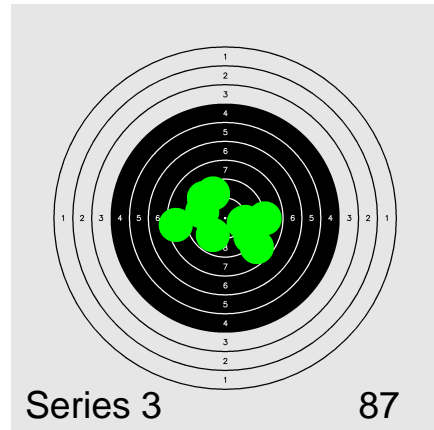

# SHOOTING SESSION REPORT

Date: 18-Feb-2023

Shooter: Miranda Howell

Total score: 316-5X

Series 1:	8	8	8	4	X	7	8	9	9	5	<b>76</b>
Series 2:	9	9	8	7	6	9	X	9	7	8	<b>82</b>
Series 3:	9	8	8	X	6	X	8	7	6	7	<b>79</b>
Series 4:	5	9	8	8	6	9	9	X	7	8	<b>79</b>

# SHOOTING SESSION REPORT

Date: 18-Feb-2023

Shooter: Riley Tang

Total score: 268-0X

Series 1:	6	4	9	5	6	8	5	5	7	8	<b>63</b>
Series 2:	7	8	9	7	7	8	9	8	9	7	<b>79</b>
Series 3:	8	4	7	7	3	7	9	10	5	7	<b>67</b>
Series 4:	7	5	4	5	5	4	7	9	7	6	<b>59</b>

# SHOOTING SESSION REPORT

Date: 18-Feb-2023

Shooter: Carver Chittenden

Total score: 358-4X

Series 1:	9	7	9	9	8	9	X	9	9	X	<b>89</b>
Series 2:	9	9	8	9	9	X	10	8	X	9	<b>91</b>
Series 3:	9	9	9	9	8	9	8	9	9	8	<b>87</b>
Series 4:	8	9	9	9	10	9	9	9	10	9	<b>91</b>