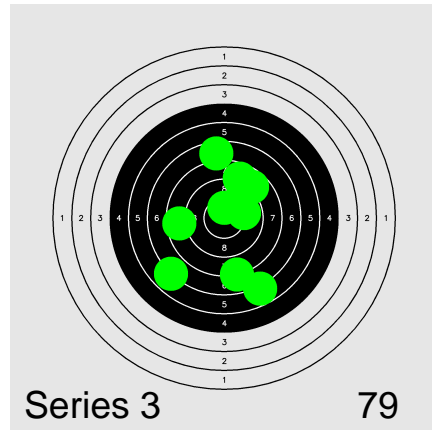

# SHOOTING SESSION REPORT

Date: 18-Feb-2023

Shooter: Miranda Howell

Total score: 316-5X

Series 1:	8	8	8	4	X	7	8	9	9	5	<b>76</b>
Series 2:	9	9	8	7	6	9	X	9	7	8	<b>82</b>
Series 3:	9	8	8	X	6	X	8	7	6	7	<b>79</b>
Series 4:	5	9	8	8	6	9	9	X	7	8	<b>79</b>

# SHOOTING SESSION REPORT

Date: 18-Feb-2023

Shooter: Riley Tang

Total score: 268-0X

Series 1:	6	4	9	5	6	8	5	5	7	8	<b>63</b>
Series 2:	7	8	9	7	7	8	9	8	9	7	<b>79</b>
Series 3:	8	4	7	7	3	7	9	10	5	7	<b>67</b>
Series 4:	7	5	4	5	5	4	7	9	7	6	<b>59</b>

# SHOOTING SESSION REPORT

Date: 18-Feb-2023

Shooter: Carver Chittenden

Total score: 358-4X

Series 1:	9	7	9	9	8	9	X	9	9	X	<b>89</b>
Series 2:	9	9	8	9	9	X	10	8	X	9	<b>91</b>
Series 3:	9	9	9	9	8	9	8	9	9	8	<b>87</b>
Series 4:	8	9	9	9	10	9	9	9	10	9	<b>91</b>