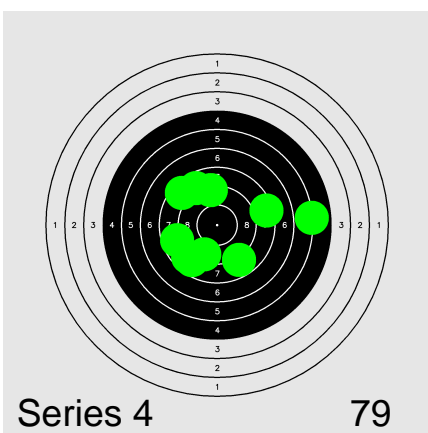

SHOOTING SESSION REPORT

Date: 18-Feb-2023

Shooter: Miranda Howell

Total score: 511-10X

Series 1:	8	8	X	9	9	7	7	X	10	9	87
Series 2:	8	9	8	7	X	10	X	8	X	9	89
Series 3:	7	8	8	7	6	8	7	10	7	9	77
Series 4:	8	9	5	8	8	8	8	9	8	8	79
Series 5:	9	10	9	9	9	8	9	8	8	X	89
Series 6:	X	9	8	7	9	X	8	X	X	9	90

SHOOTING SESSION REPORT

Date: 18-Feb-2023

Shooter: Riley Tang

Total score: 421-2X

Series 1:	6	8	7	9	6	3	9	X	8	8	74
Series 2:	7	9	4	8	7	8	7	9	7	7	73
Series 3:	5	2	9	9	3	9	X	8	5	5	65
Series 4:	8	8	3	6	6	9	7	8	5	5	65
Series 5:	10	2	7	8	7	8	6	5	10	9	72
Series 6:	8	9	5	3	7	10	8	7	7	8	72

SHOOTING SESSION REPORT

Date: 18-Feb-2023

Shooter: Carver Chittenden

Total score: 553-20X

Series 1:	X	10	X	10	10	X	9	X	X	9	98
Series 2:	X	9	X	X	X	9	X	9	X	X	97
Series 3:	9	9	9	X	9	9	9	9	9	9	91
Series 4:	8	9	8	X	9	6	8	9	9	9	85
Series 5:	X	9	9	7	8	9	9	9	9	X	89
Series 6:	X	X	9	9	9	10	8	8	X	X	93