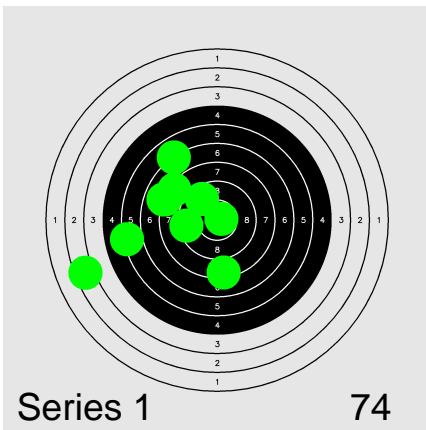

SHOOTING SESSION REPORT

Date: 18-Feb-2023

Shooter: Miranda Howell

Total score: 511-10X

Series 1:	8	8	X	9	9	7	7	X	10	9	87
Series 2:	8	9	8	7	X	10	X	8	X	9	89
Series 3:	7	8	8	7	6	8	7	10	7	9	77
Series 4:	8	9	5	8	8	8	8	9	8	8	79
Series 5:	9	10	9	9	9	8	9	8	8	X	89
Series 6:	X	9	8	7	9	X	8	X	X	9	90

SHOOTING SESSION REPORT

Date: 18-Feb-2023

Shooter: Riley Tang

Total score: 421-2X

Series 1:	6	8	7	9	6	3	9	X	8	8	74
Series 2:	7	9	4	8	7	8	7	9	7	7	73
Series 3:	5	2	9	9	3	9	X	8	5	5	65
Series 4:	8	8	3	6	6	9	7	8	5	5	65
Series 5:	10	2	7	8	7	8	6	5	10	9	72
Series 6:	8	9	5	3	7	10	8	7	7	8	72

SHOOTING SESSION REPORT

Date: 18-Feb-2023

Shooter: Carver Chittenden

Total score: 553-20X

Series 1:	X	10	X	10	10	X	9	X	X	9	98
Series 2:	X	9	X	X	X	9	X	9	X	X	97
Series 3:	9	9	9	X	9	9	9	9	9	9	91
Series 4:	8	9	8	X	9	6	8	9	9	9	85
Series 5:	X	9	9	7	8	9	9	9	9	X	89
Series 6:	X	X	9	9	9	10	8	8	X	X	93