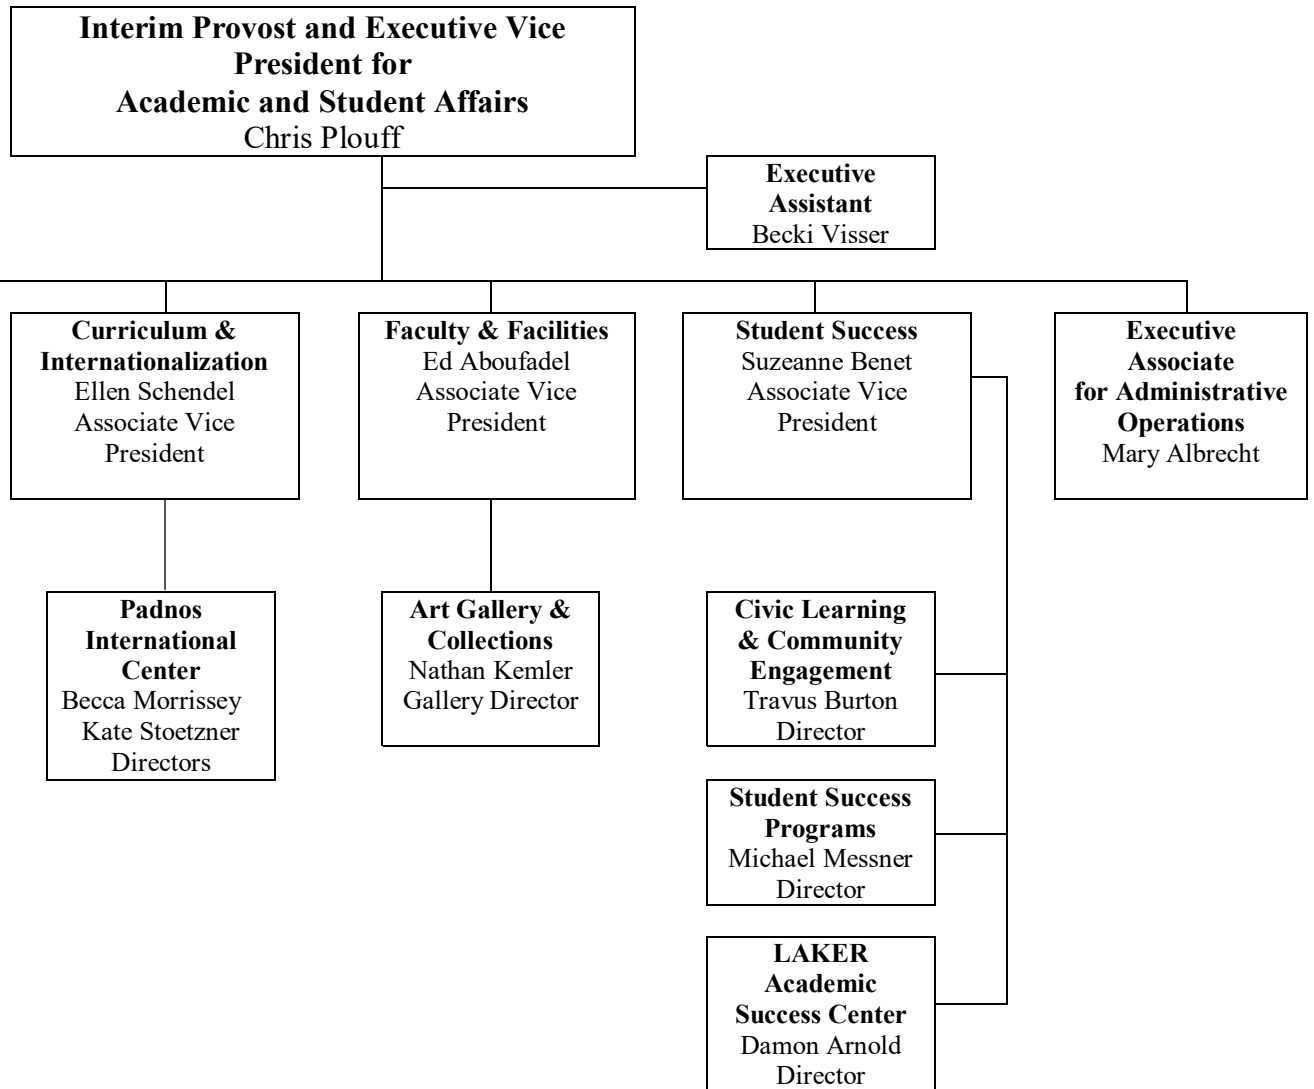

Office of the Provost

Executive Assistants

Becky Beechler, assists Ed Aboufadel and Bonnie Bowen

Lisa Surman Haight, assists Travus Burton

Krystal Vanden Bosch, assists Mary Albrecht, Suzeanne Benet, Sonia Dalmia, and Ellen Schendel