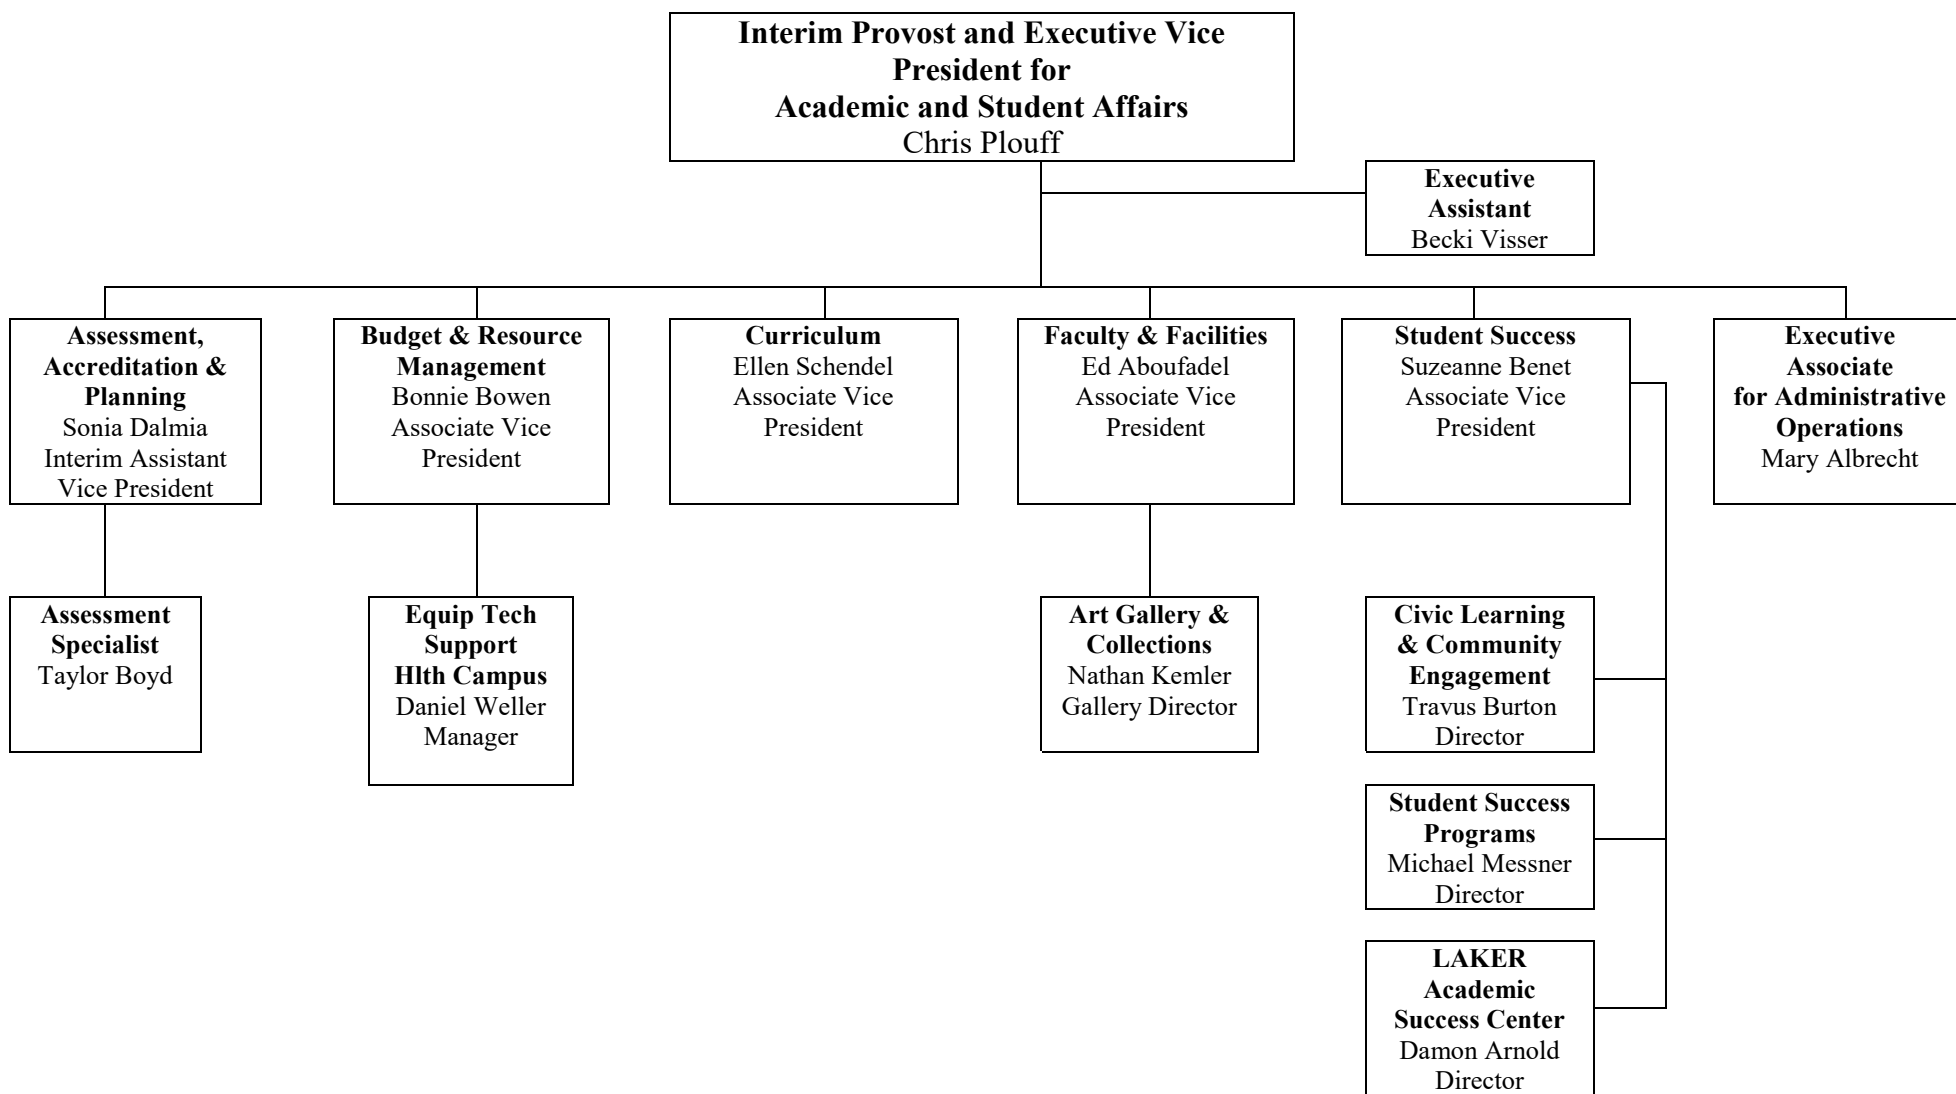

Office of the Provost

Executive Assistants

Becky Beechler, assists Ed Aboufadel and Bonnie Bowen

Lisa Surman Haight, assists Travus Burton

Krystal Vanden Bosch, assists Mary Albrecht, Suzeanne Benet, Sonia Dalmia, and Ellen Schendel