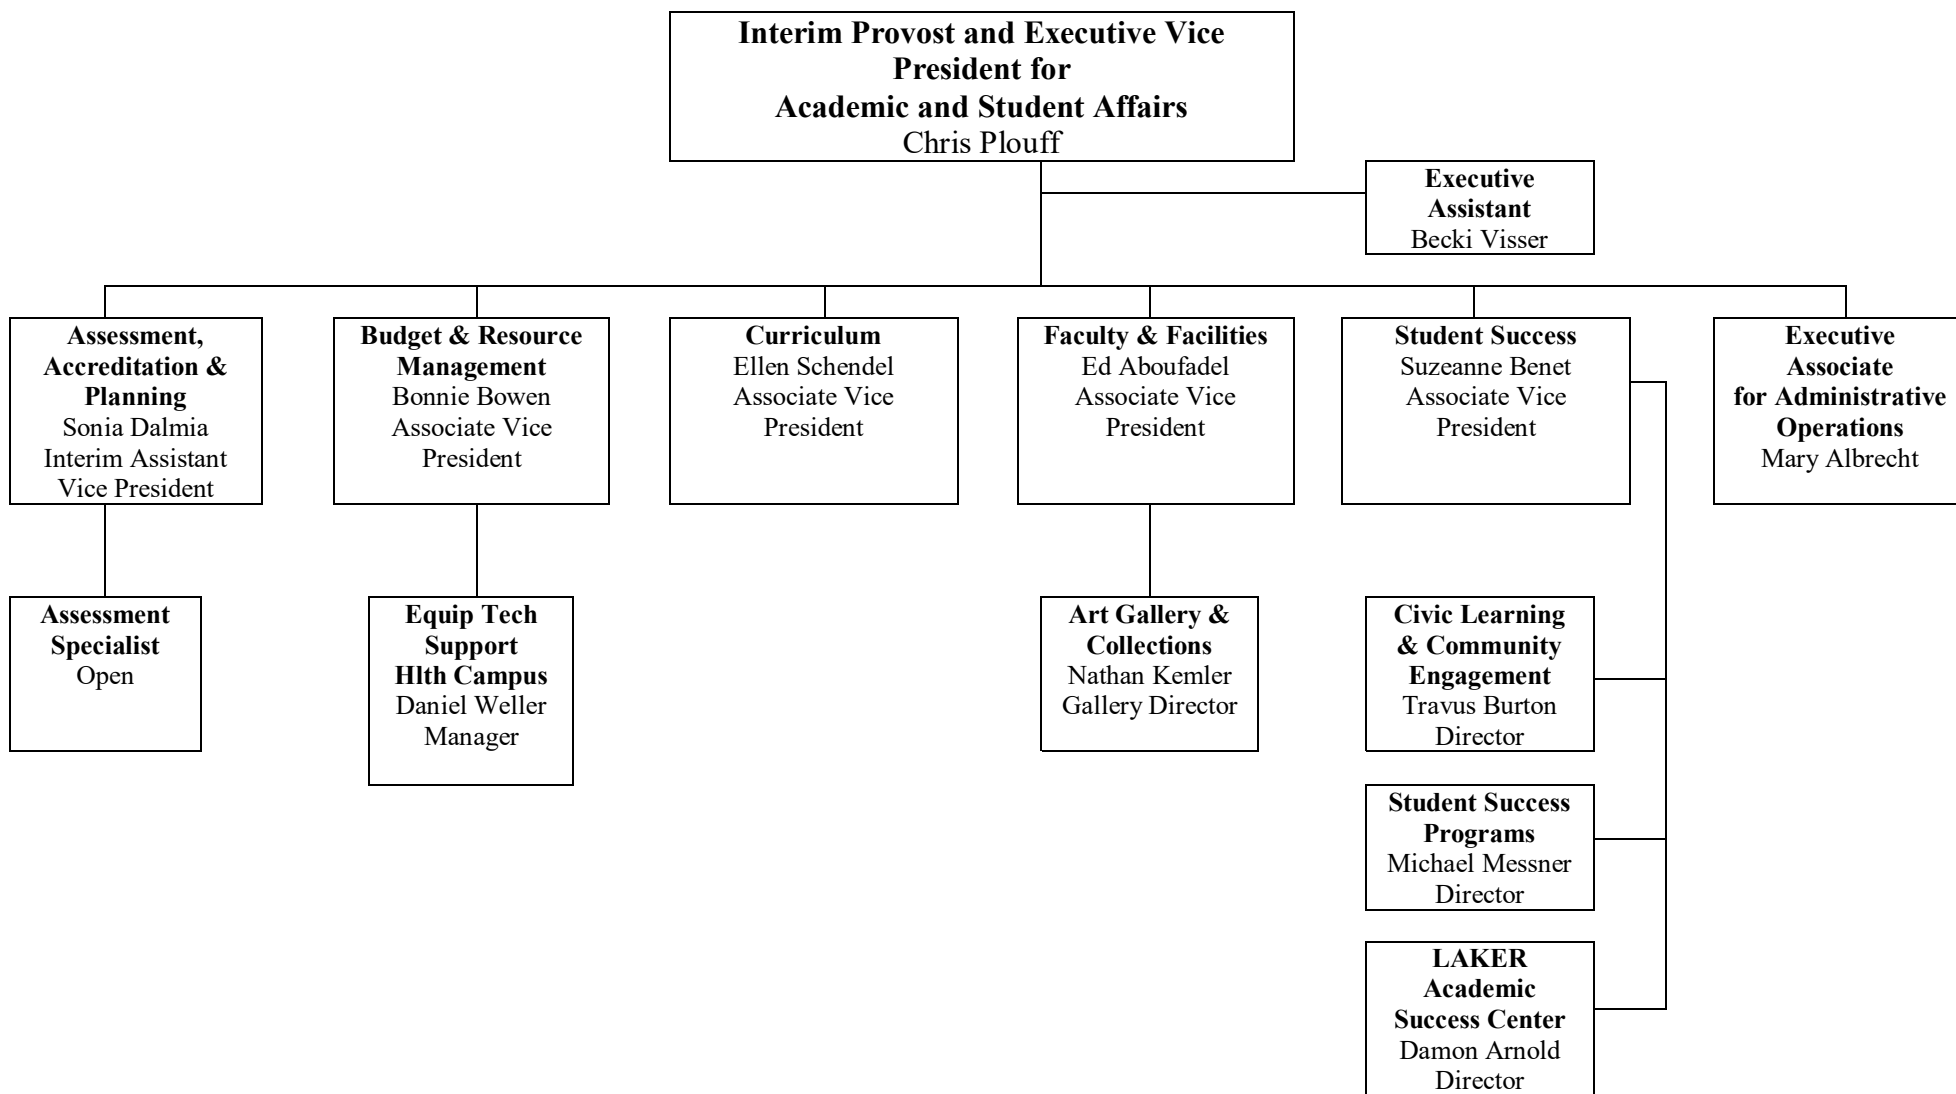

Office of the Provost

Executive Assistants

Becky Beechler, assists Ed Aboufadel and Bonnie Bowen

Lisa Surman Haight, assists Travus Burton

Krystal Vanden Bosch, assists Mary Albrecht, Suzeanne Benet, Sonia Dalmia, and Ellen Schendel