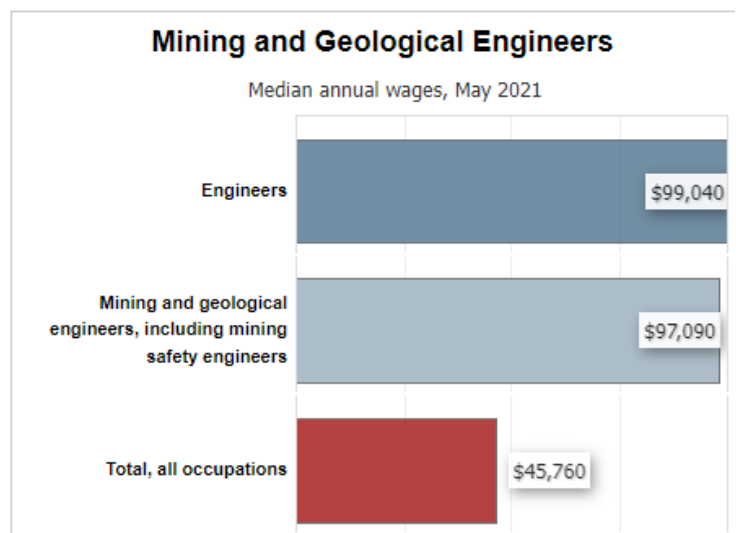

MINING ENGINEERING