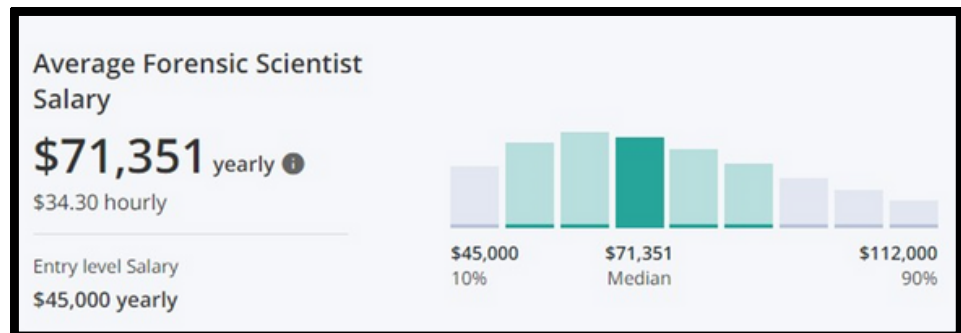

Image Source: Canva

Careers in Crime Analysis

Crime analysts gather, compile, and interpret data from crime reports to determine trends in a particular geographic area. The crime analyst helps law enforcement agencies and detectives focus on areas of concern, growing problems, and areas in a particular jurisdiction where crime prevention techniques appear to be ineffective.

[Crime Analysis](#)

Careers

FORENSIC SCIENCE TECHNICIANS

collect evidence at the scene of a crime and perform scientific and technical analysis in laboratories or offices. They often work to match evidence to people or other known elements, such as vehicles or weapons
Source: [Forensic](#)