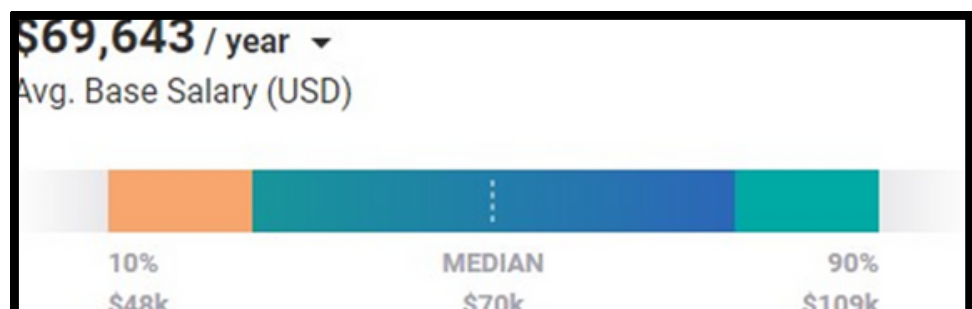

[Detective Salary.](#)