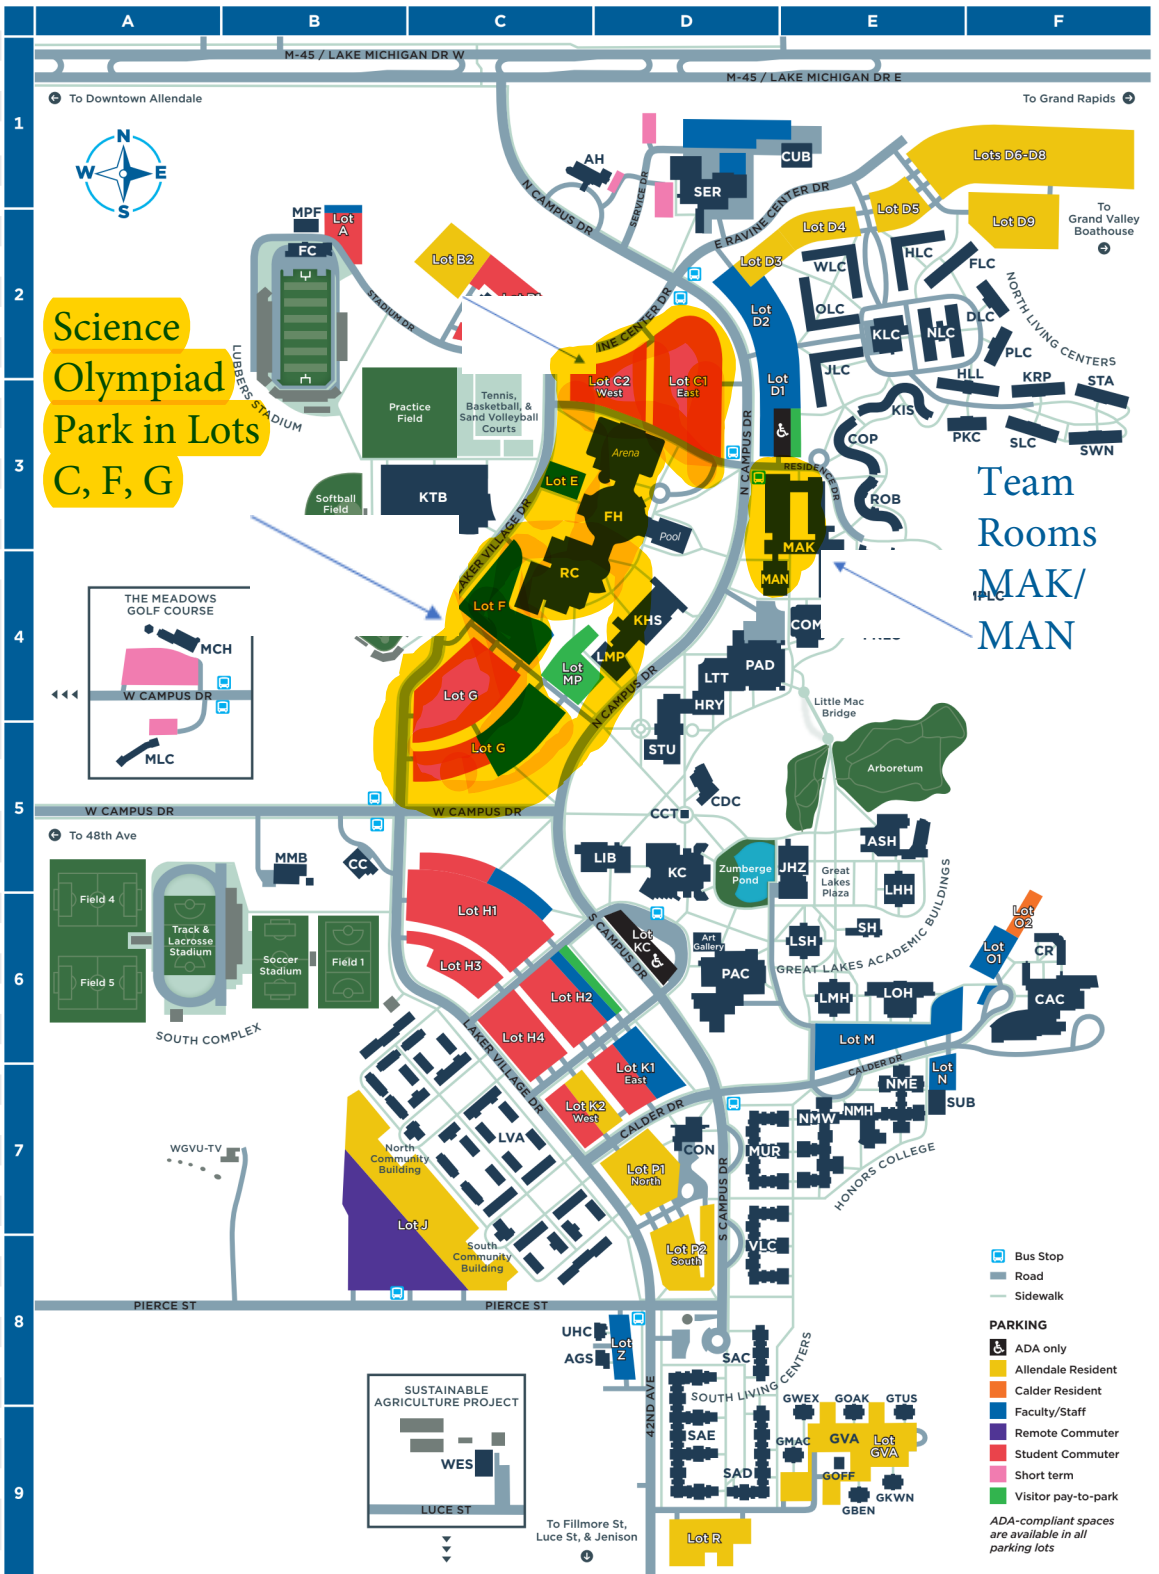

Science Olympiad Park in Lots C, F, G

Team Rooms MAK/ MAN

PARKING LOTS	
Lot A	B2
Lot B	C2
Lot C	D2
Lot D	D2
Lot E	C3
Lot F	C4
Lot G	C4
Lot H	C6
Lot J	C7
Lot K	D7
Lot KC	D6
Lot M	E6
Lot MP	D4
Lot N	E7
Lot O	F6
Lot P	D7
Lot R	D9
Lot Z	D8