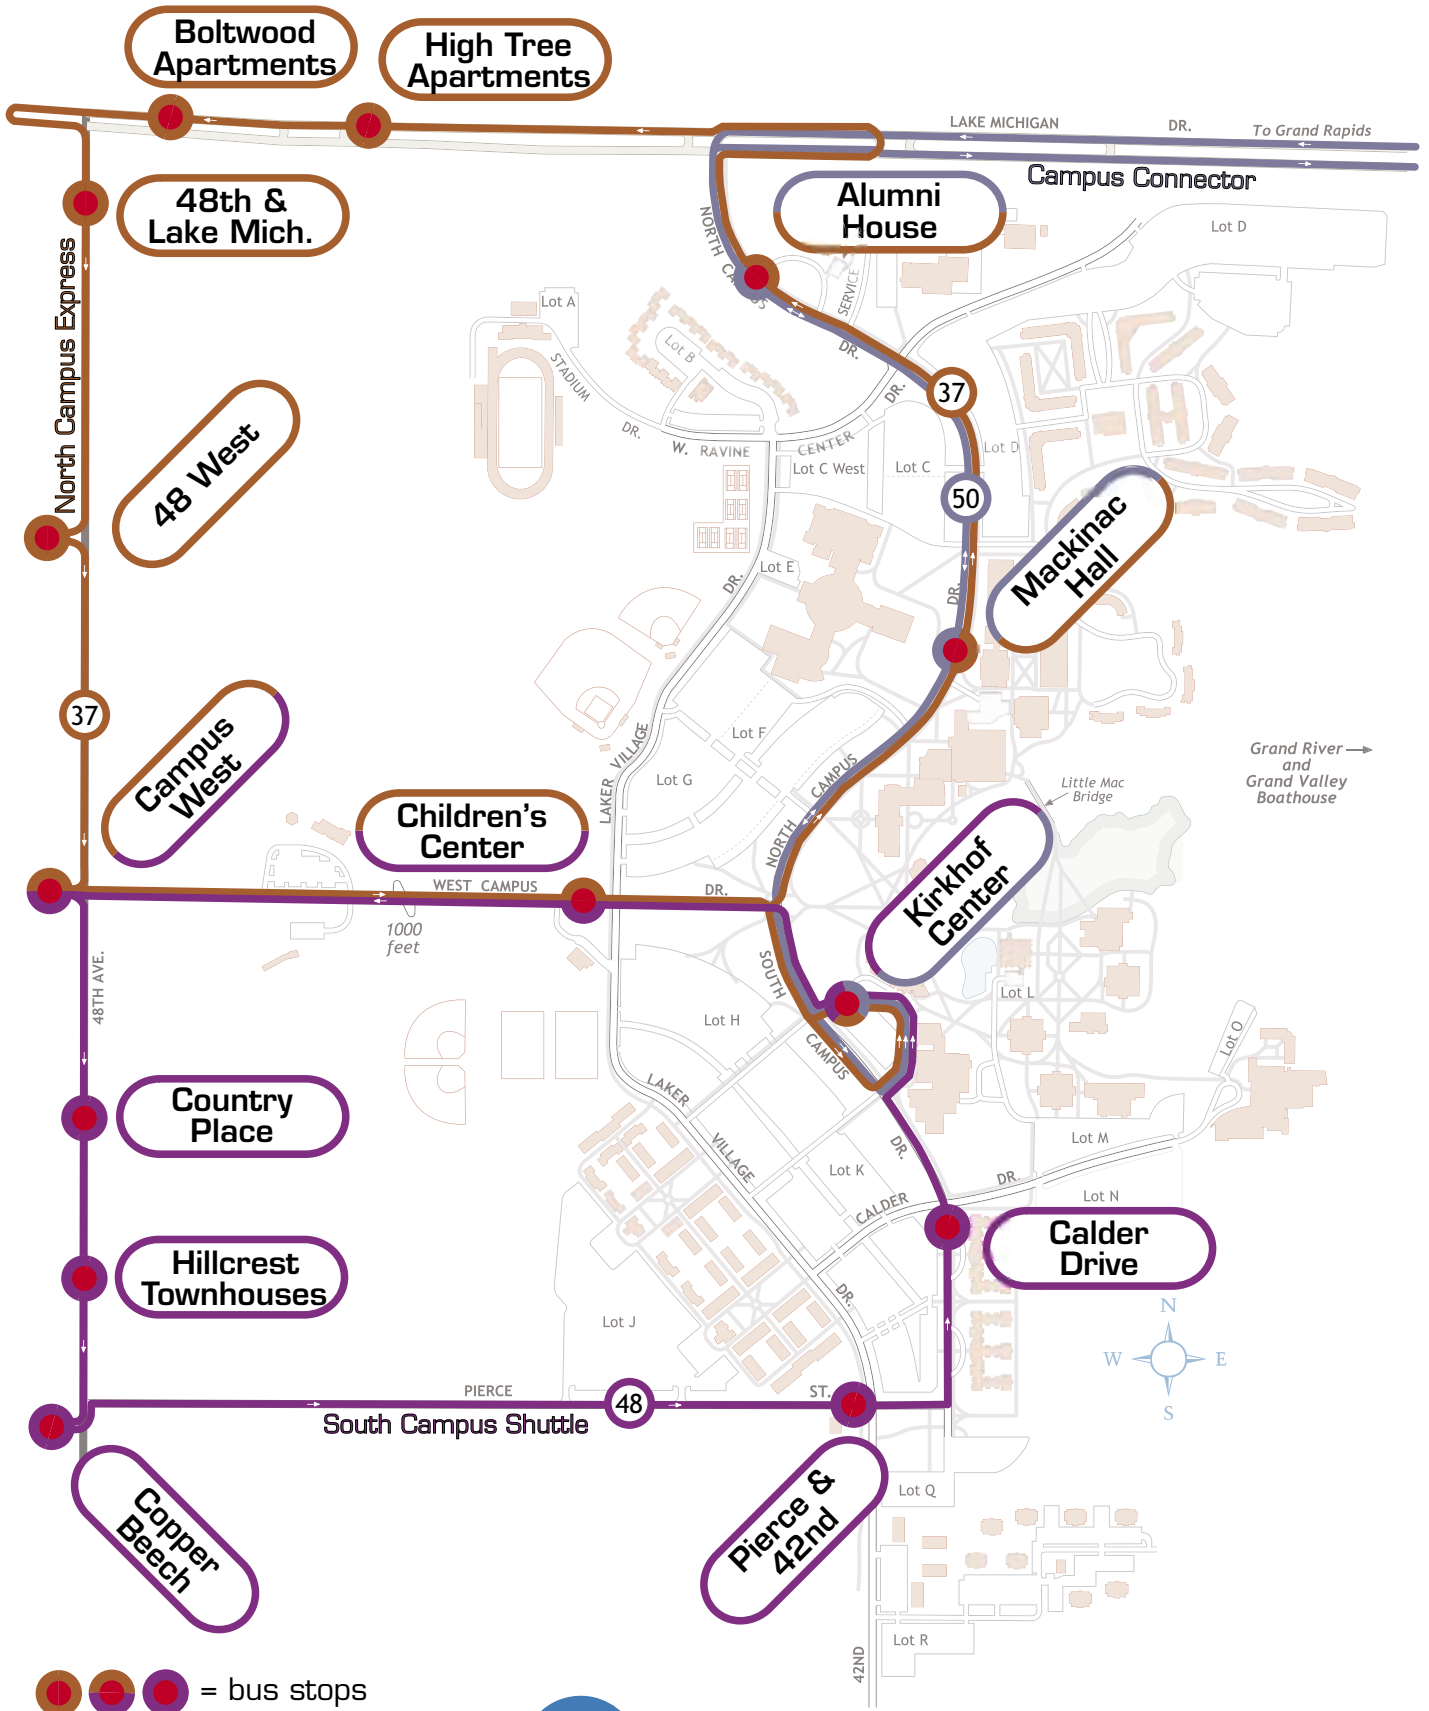

# ALLENDALE CAMPUS ROUTING - FALL 2008

● ● ● = bus stops

Modified map by Nicholas Monoyios - 9/2005  
 Base map by Christopher J. Bessert - 8/2005  
 ©2005 Grand Valley State University