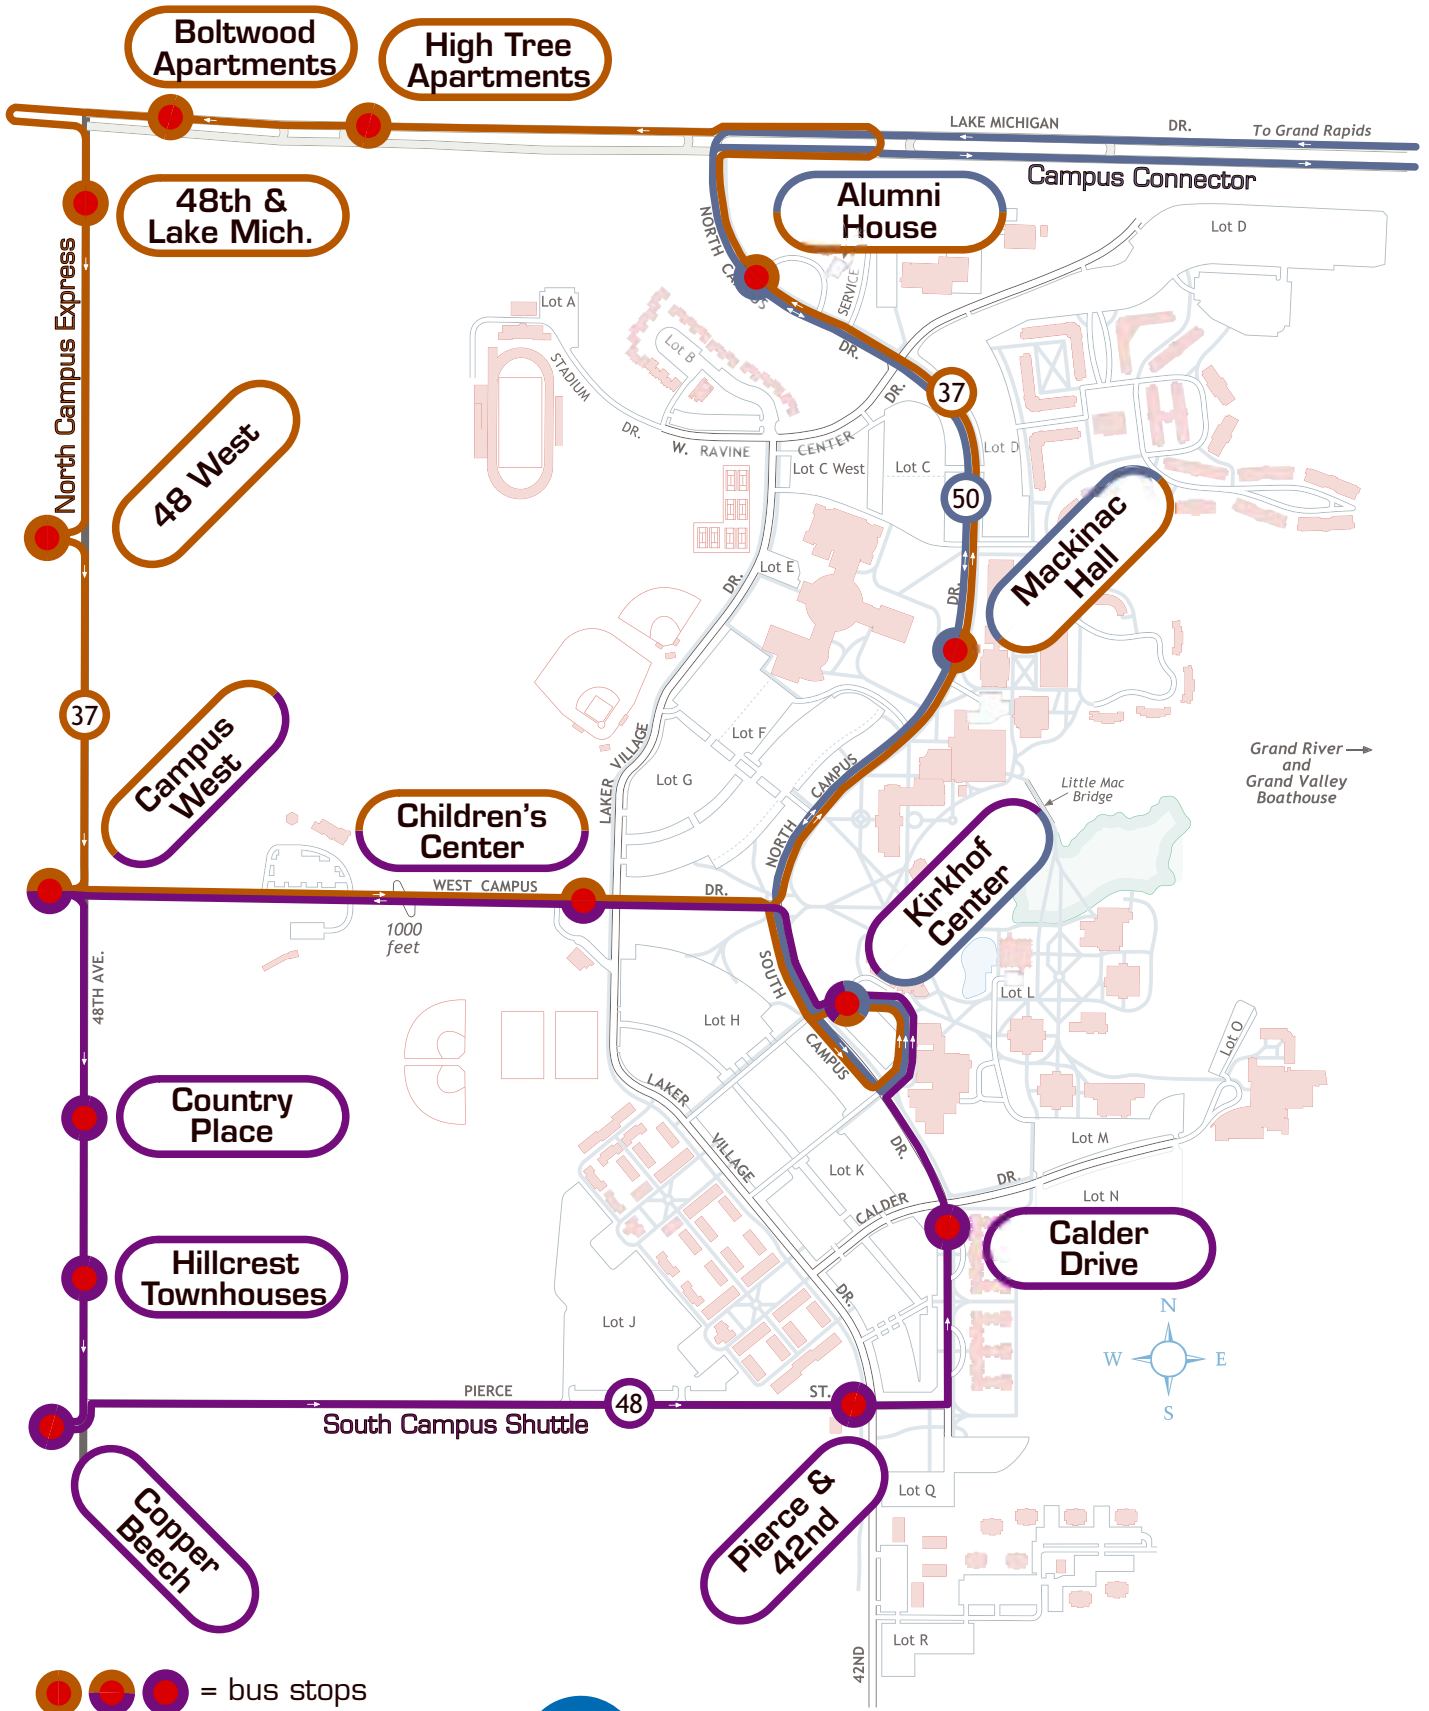

# ALLENDALE CAMPUS ROUTING - FALL 2008

= bus stops

Modified map by Nicholas Monoyios - 9/2005  
 Base map by Christopher J. Bessert - 8/2005  
 ©2005 Grand Valley State University