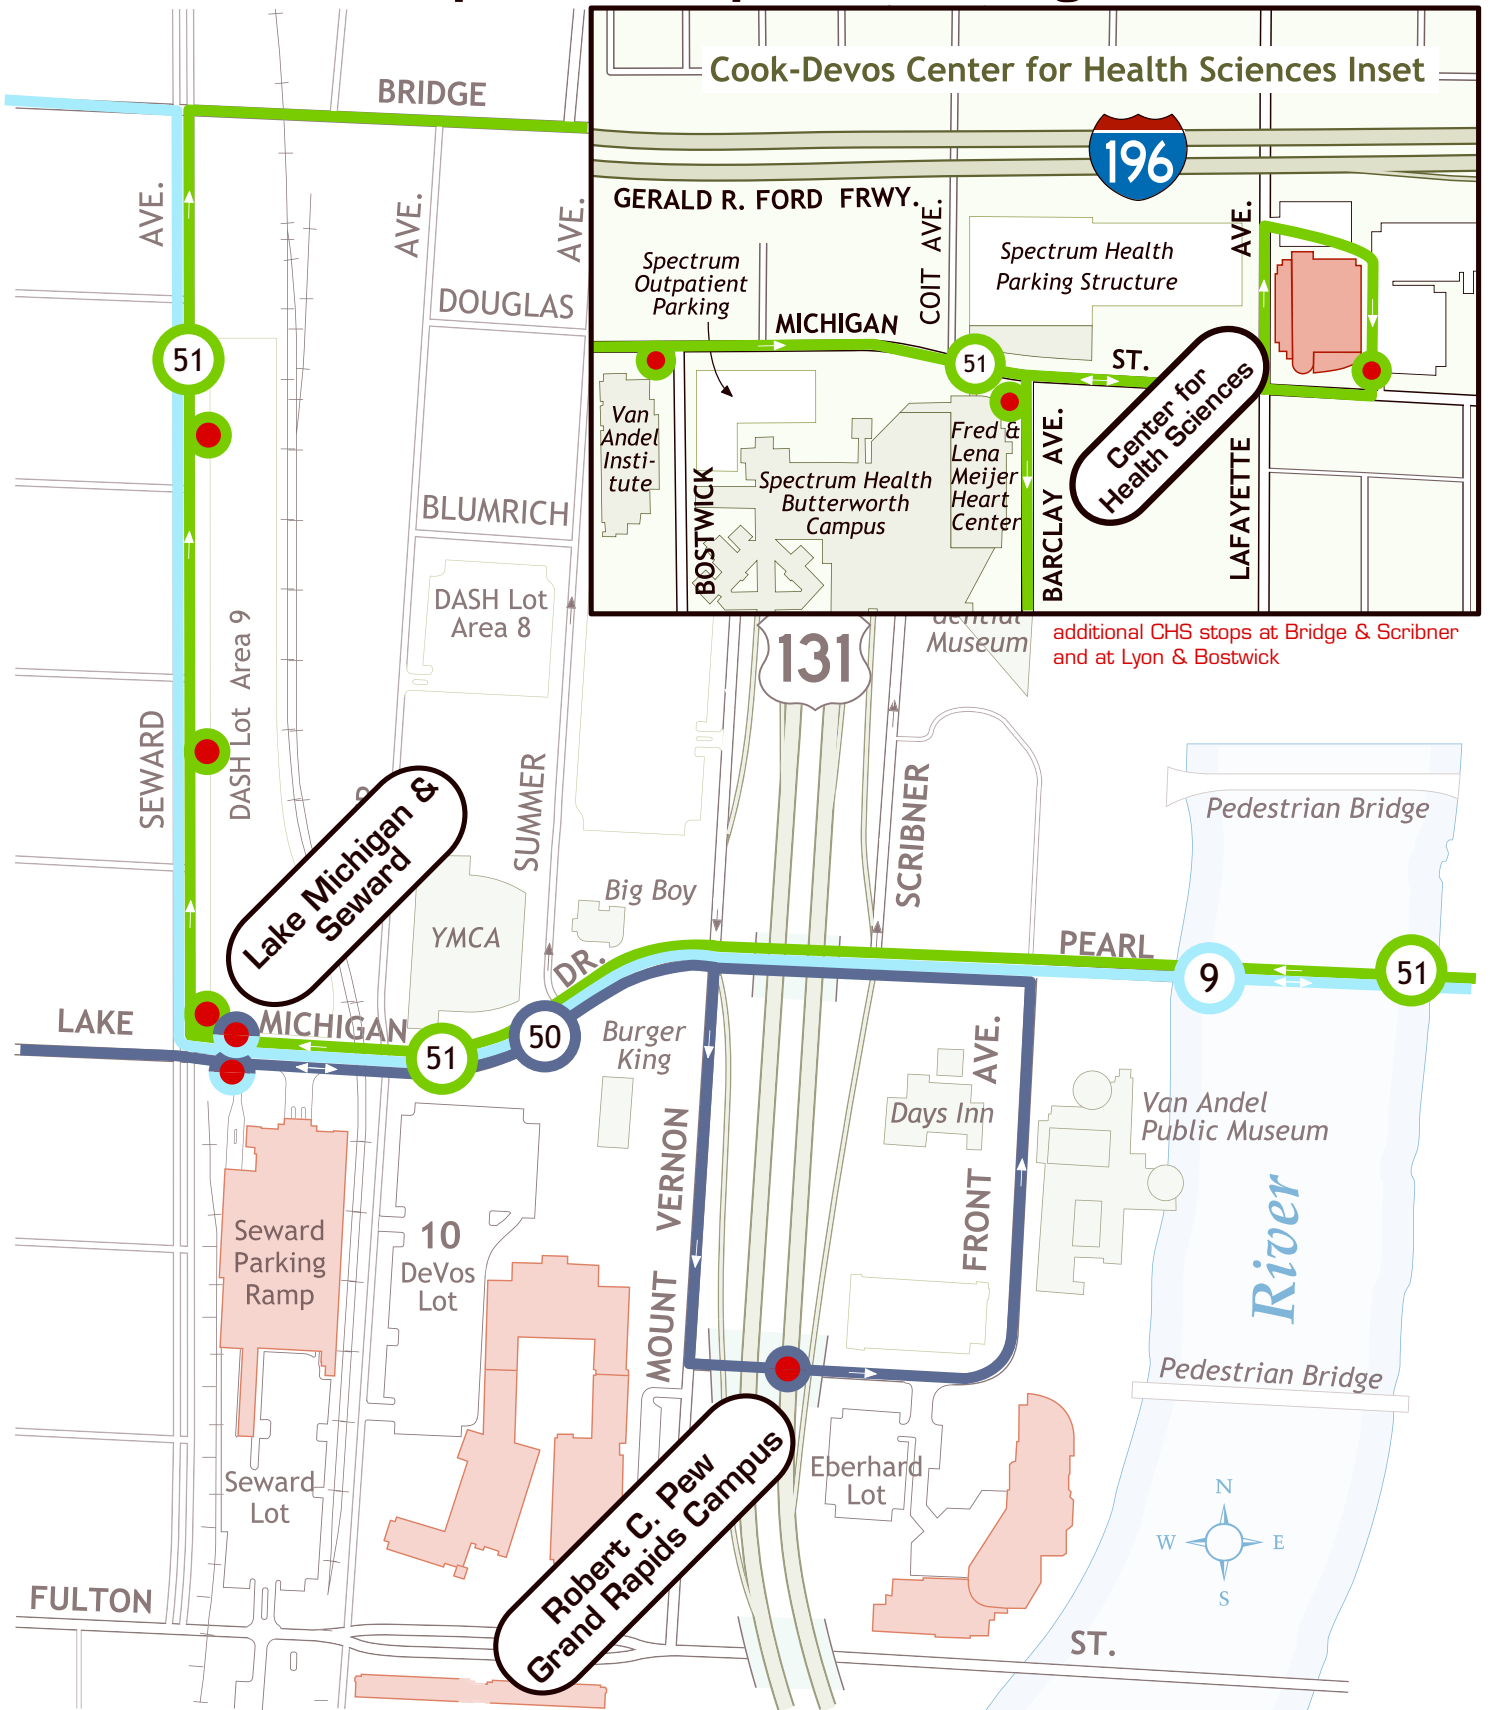

GRAND RAPIDS PEW CAMPUS ROUTING - FALL 2008

additional CHS stops at Bridge & Scribner and at Lyon & Bostwick

= bus stop

Modified map by Nicholas Monoyios - 9/2005
 Base map by Christopher J. Bessert - 8/2005
 ©2005 Grand Valley State University