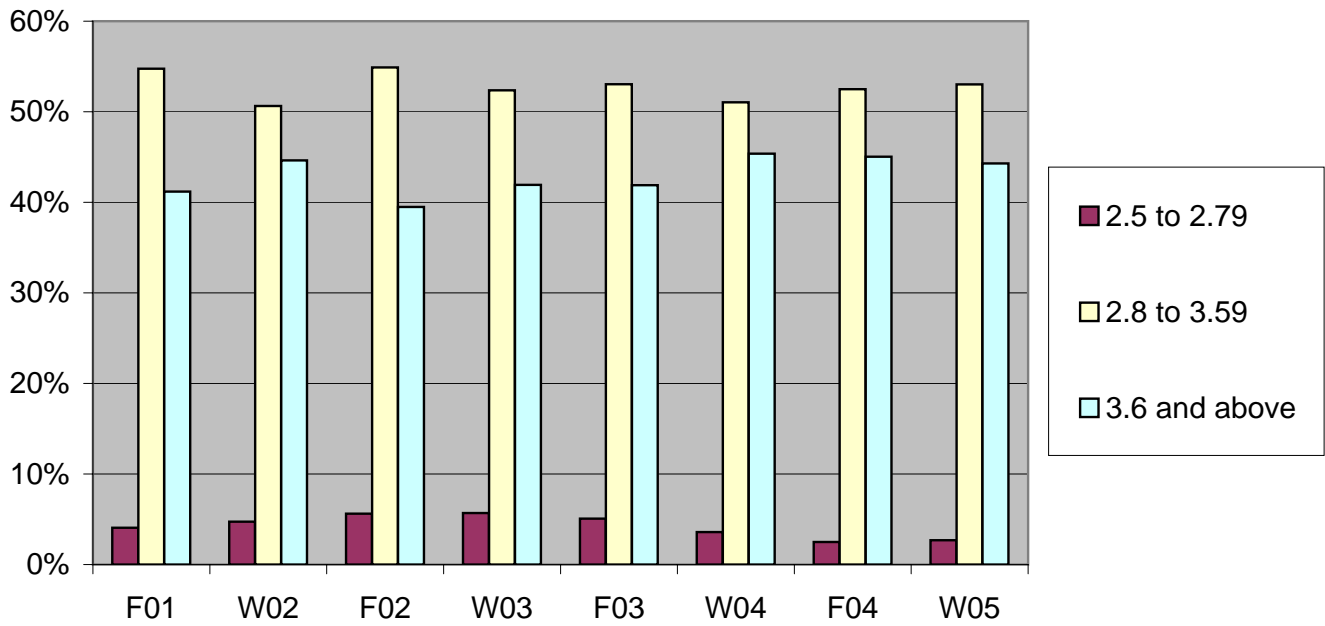

Initial Candidates Admitted by Minor GPA

Numbers

Minor GPA	F01	W02	F02	W03	F03	W04	F04	W05	Totals
2.5 to 2.79	24	30	35	36	35	24	16	16	216
2.8 to 3.59	323	321	342	331	366	342	338	316	2679
3.6 and above	243	283	246	265	289	304	290	264	2184
Total	590	634	623	632	690	670	644	596	5079

Percentages

Minor GPA	F01	W02	F02	W03	F03	W04	F04	W05	Totals
2.5 to 2.79	4.1%	4.7%	5.6%	5.7%	5.1%	3.6%	2.5%	2.7%	4.3%
2.8 to 3.59	54.7%	50.6%	54.9%	52.4%	53.0%	51.0%	52.5%	53.0%	52.7%
3.6 and above	41.2%	44.6%	39.5%	41.9%	41.9%	45.4%	45.0%	44.3%	43.0%