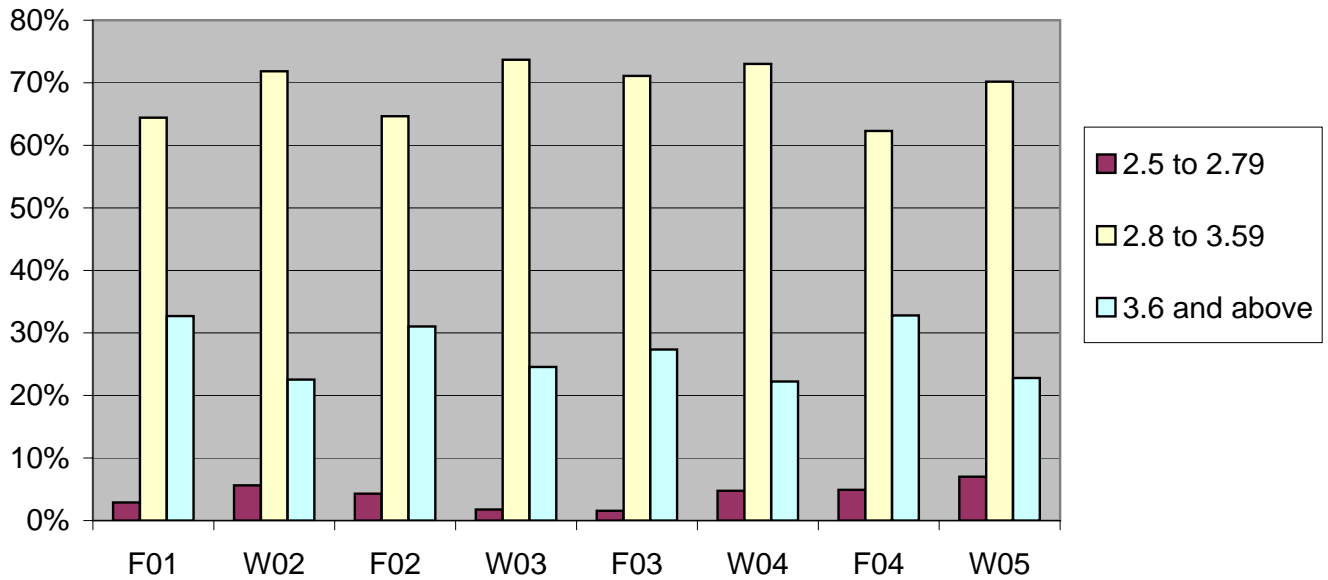

### Initial Candidates Admitted by Cumulative GPA First Field - Secondary

#### Numbers

Cum GPA	F01	W02	F02	W03	F03	W04	F04	W05	Totals
2.5 to 2.79	3	4	5	1	2	3	6	4	28
2.8 to 3.59	67	51	75	42	91	46	76	40	488
3.6 and above	34	16	36	14	35	14	40	13	202
Totals	104	71	116	57	128	63	122	57	718

#### Percentages

Cum GPA	F01	W02	F02	W03	F03	W04	F04	W05	Totals
2.5 to 2.79	2.9%	5.6%	4.3%	1.8%	1.6%	4.8%	4.9%	7.0%	3.9%
2.8 to 3.59	64.4%	71.8%	64.7%	73.7%	71.1%	73.0%	62.3%	70.2%	68.0%
3.6 and above	32.7%	22.5%	31.0%	24.6%	27.3%	22.2%	32.8%	22.8%	28.1%