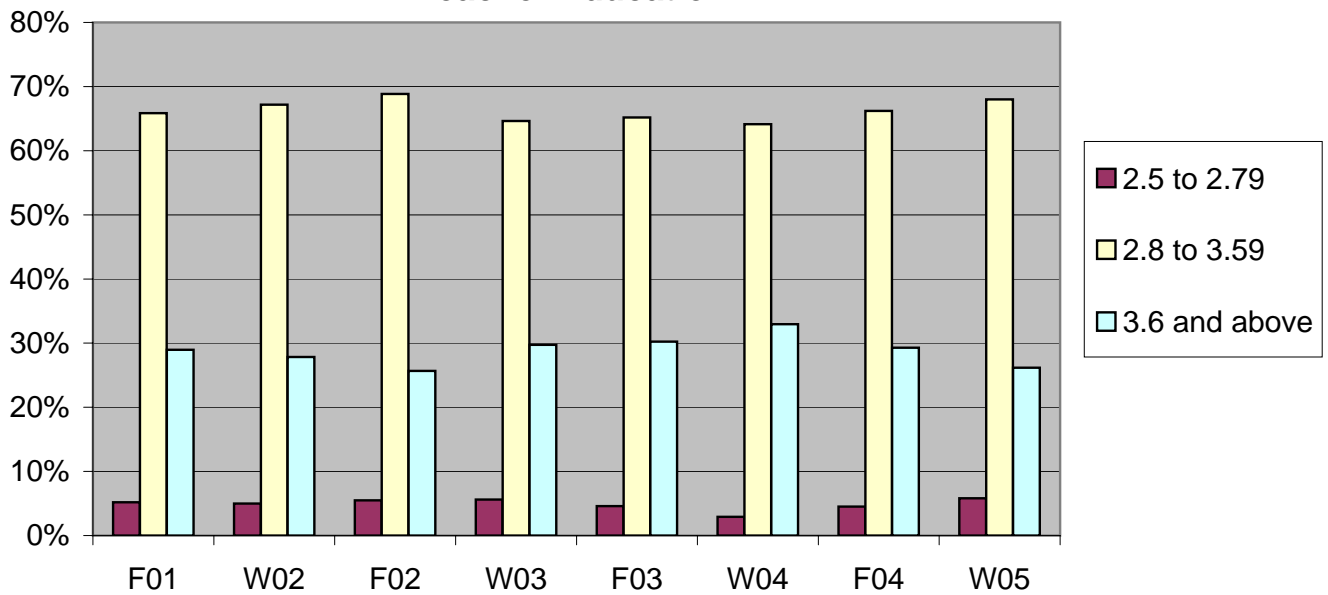

Initial Candidates Admitted by Cumulative GPA All Teacher Education

Numbers

Cum GPA	F01	W02	F02	W03	F03	W04	F04	W05	Totals
2.5 to 2.79	32	33	35	37	33	20	30	36	256
2.8 to 3.59	407	444	440	426	468	440	441	421	3487
3.6 and above	179	184	164	196	217	226	195	162	1523
Totals	618	661	639	659	718	686	666	619	5266

Percentages

Cum GPA	F01	W02	F02	W03	F03	W04	F04	W05	Totals
2.5 to 2.79	5.2%	5.0%	5.5%	5.6%	4.6%	2.9%	4.5%	5.8%	4.9%
2.8 to 3.59	65.9%	67.2%	68.9%	64.6%	65.2%	64.1%	66.2%	68.0%	66.2%
3.6 and above	29.0%	27.8%	25.7%	29.7%	30.2%	32.9%	29.3%	26.2%	28.9%