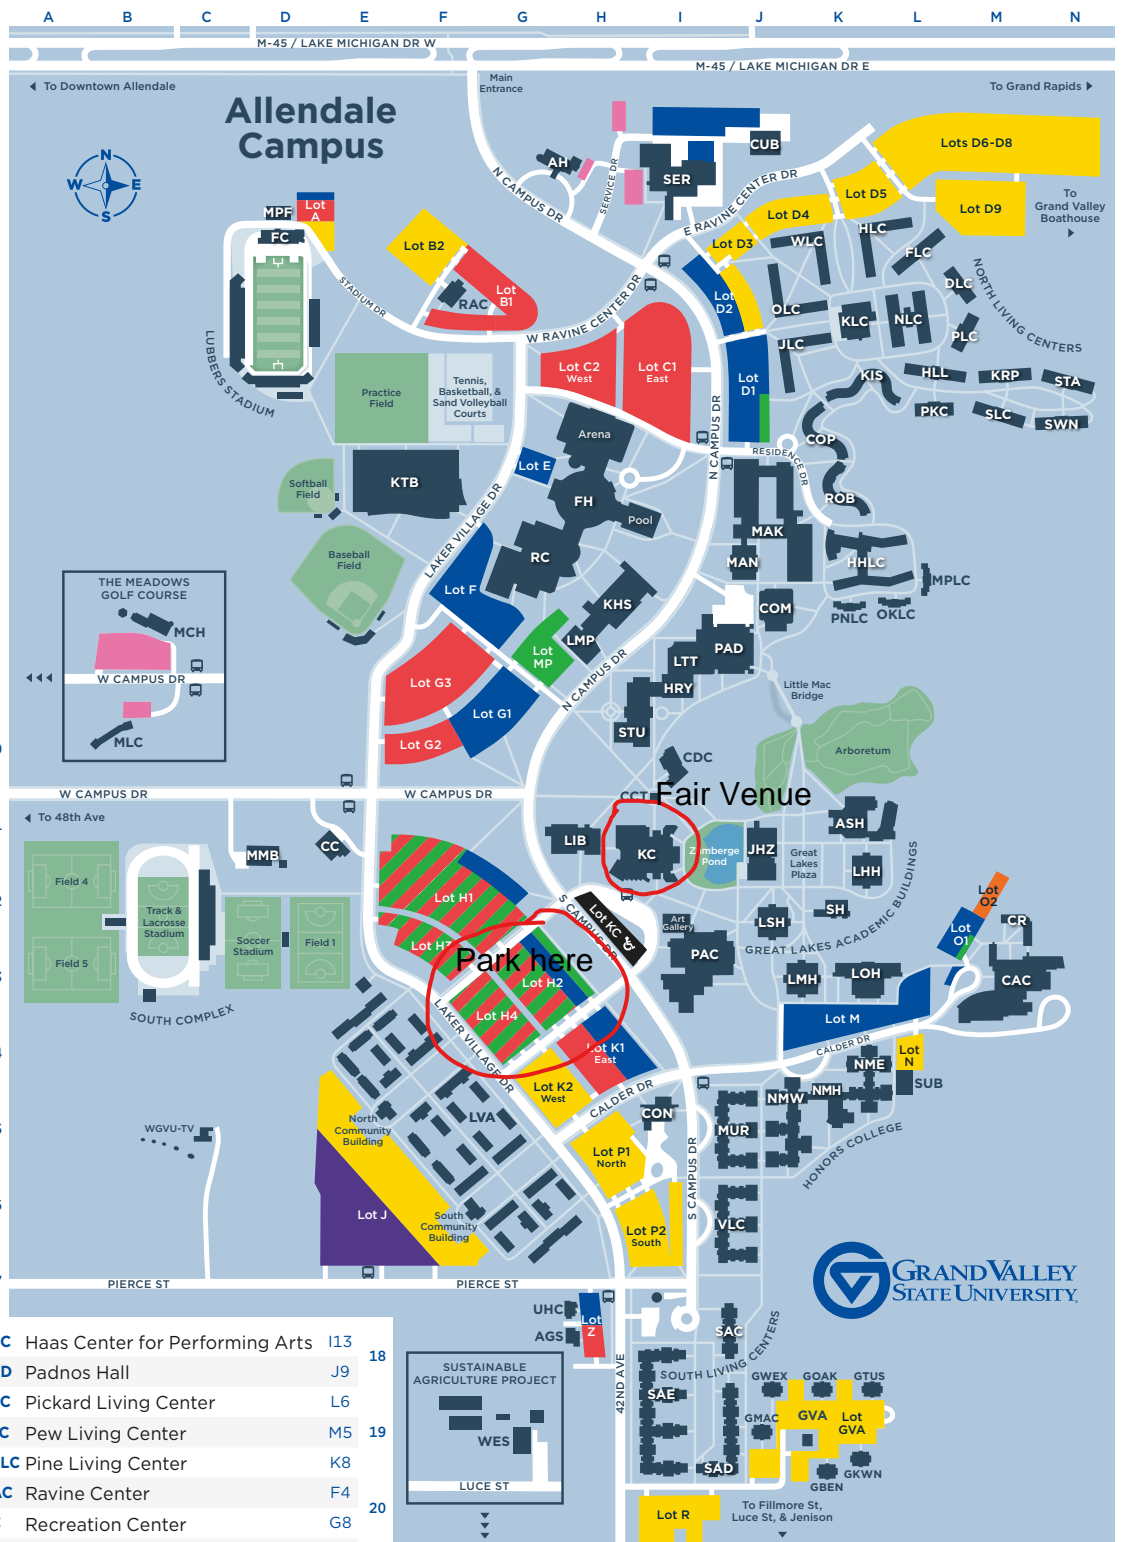

PAC	Haas Center for Performing Arts	I13
PAD	Padnos Hall	J9
PKC	Pickard Living Center	L6
PLC	Pew Living Center	M5
PNLC	Pine Living Center	K8
RAC	Ravine Center	F4
RC	Recreation Center	G8
ROB	Robinson Living Center	K7
SAC	South C	J18
SAD	South D	J19
SAE	South E	I19
SER	Service Building	I2
SH	Seidman House	K12
SLC	Seidman Living Center	M6
STA	Stafford Living Center	N5
STU	Lubbers Student Services Center	H10
SUB	South Utilities Building	L14
SWN	Swanson Living Center	N6
UHC	Campus Health Center	H17
VLC	VanSteeland Living Center	J16
WES	Wesley House	F19
WLC	Weed Living Center	K3
	Zumberge Hall (see JHZ)	

PARKING LOTS

Lot A	D3	Lot E	G6	Lot K2	G14
Lot B1	G4	Lot F	F8	Lot KC	H12
Lot B2	F3	Lot G1	G10	Lot M	K14
Lot C1	I5	Lot G2	F10	Lot MP	G9
Lot C2	H5	Lot G3	F9	Lot N	L14
Lot D1	J5	Lot GVA	K19	Lot O1	M12
Lot D2	J4	Lot H1	F12	Lot O2	M12
Lot D3	J3	Lot H2	G13	Lot P1	H15
Lot D4	J3	Lot H3	F13	Lot P1	North
Lot D5	K3	Lot H4	G14	Lot P2	South
Lots D6-D8	M2	Lot J	E16	Lot R	I20
Lot D9	M3	Lot K1	H14	Lot Z	H18

LEGEND

	Bus Stop
	ADA Only
	Allendale Resident
	Calder Resident
	Student Commuter
	Lot J Remote Commuter
	Faculty & Staff
	Short term
	Visitor (pay-to-park)

ADA-compliant spaces are available in all GVSU lots