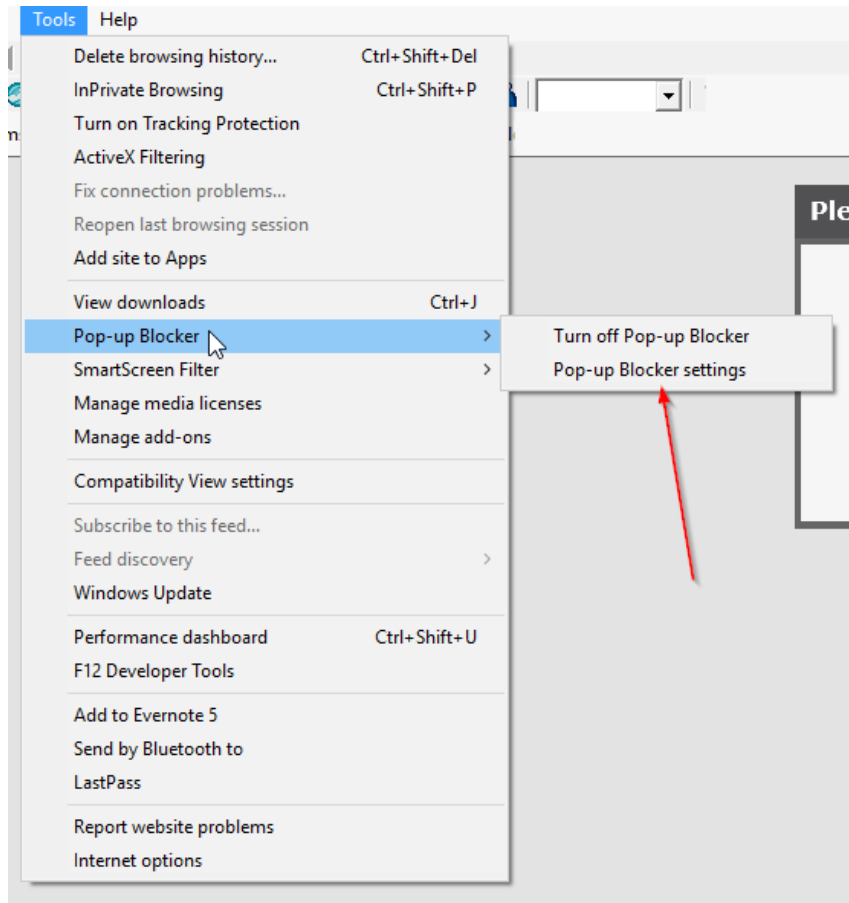

Go to Tools / Pop-Up Blockers settings

Copy and paste the web address for UltraTime: <https://timeclock.gvsu.edu/UltraTime/login.aspx> click Add then Close