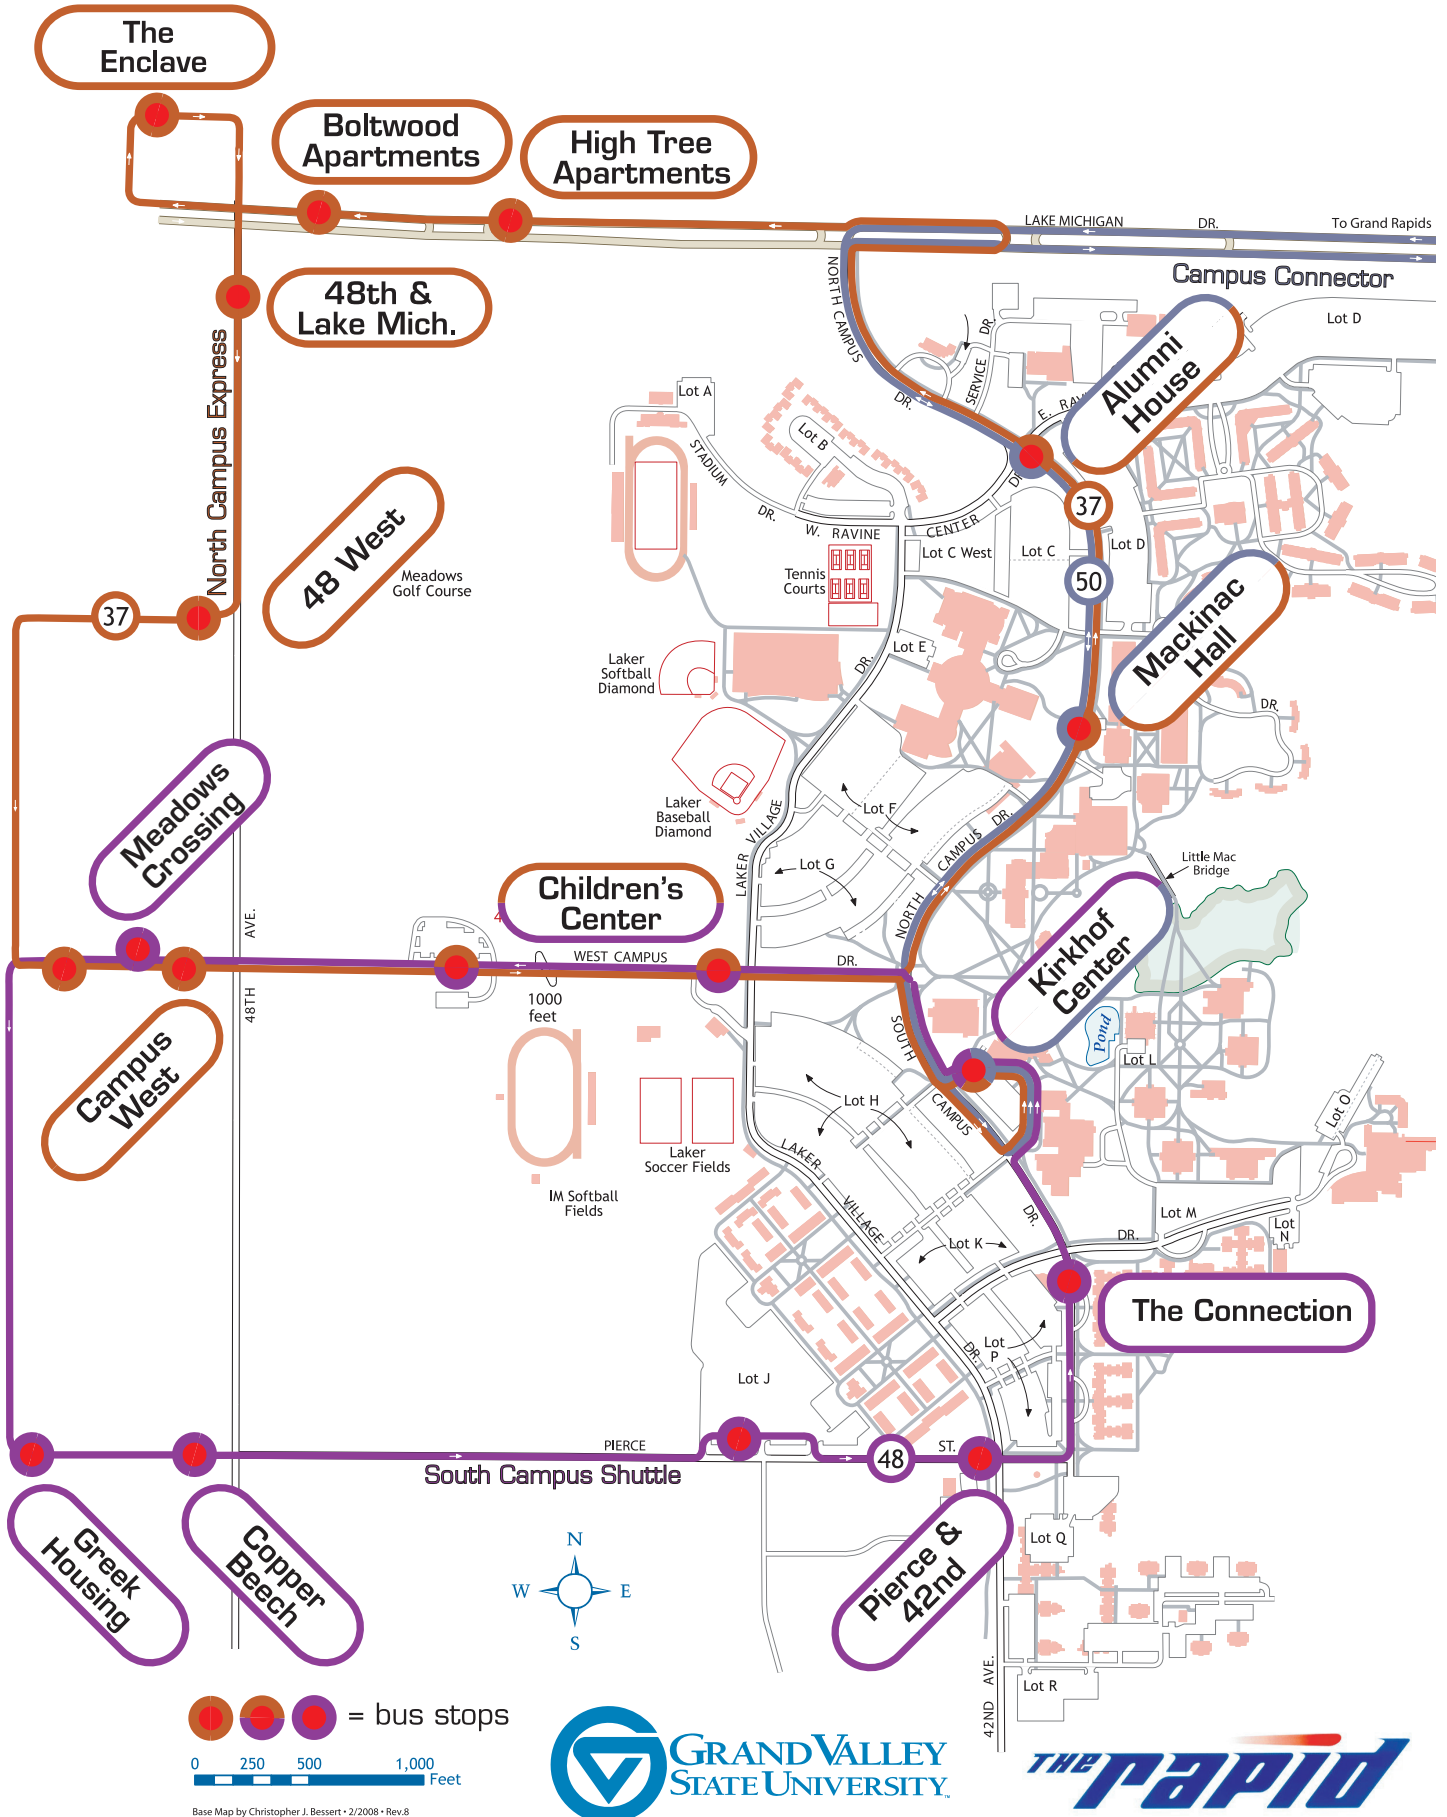

ALLENDALE CAMPUS ROUTE 37 & 48 - FALL 2017

● ● ● = bus stops