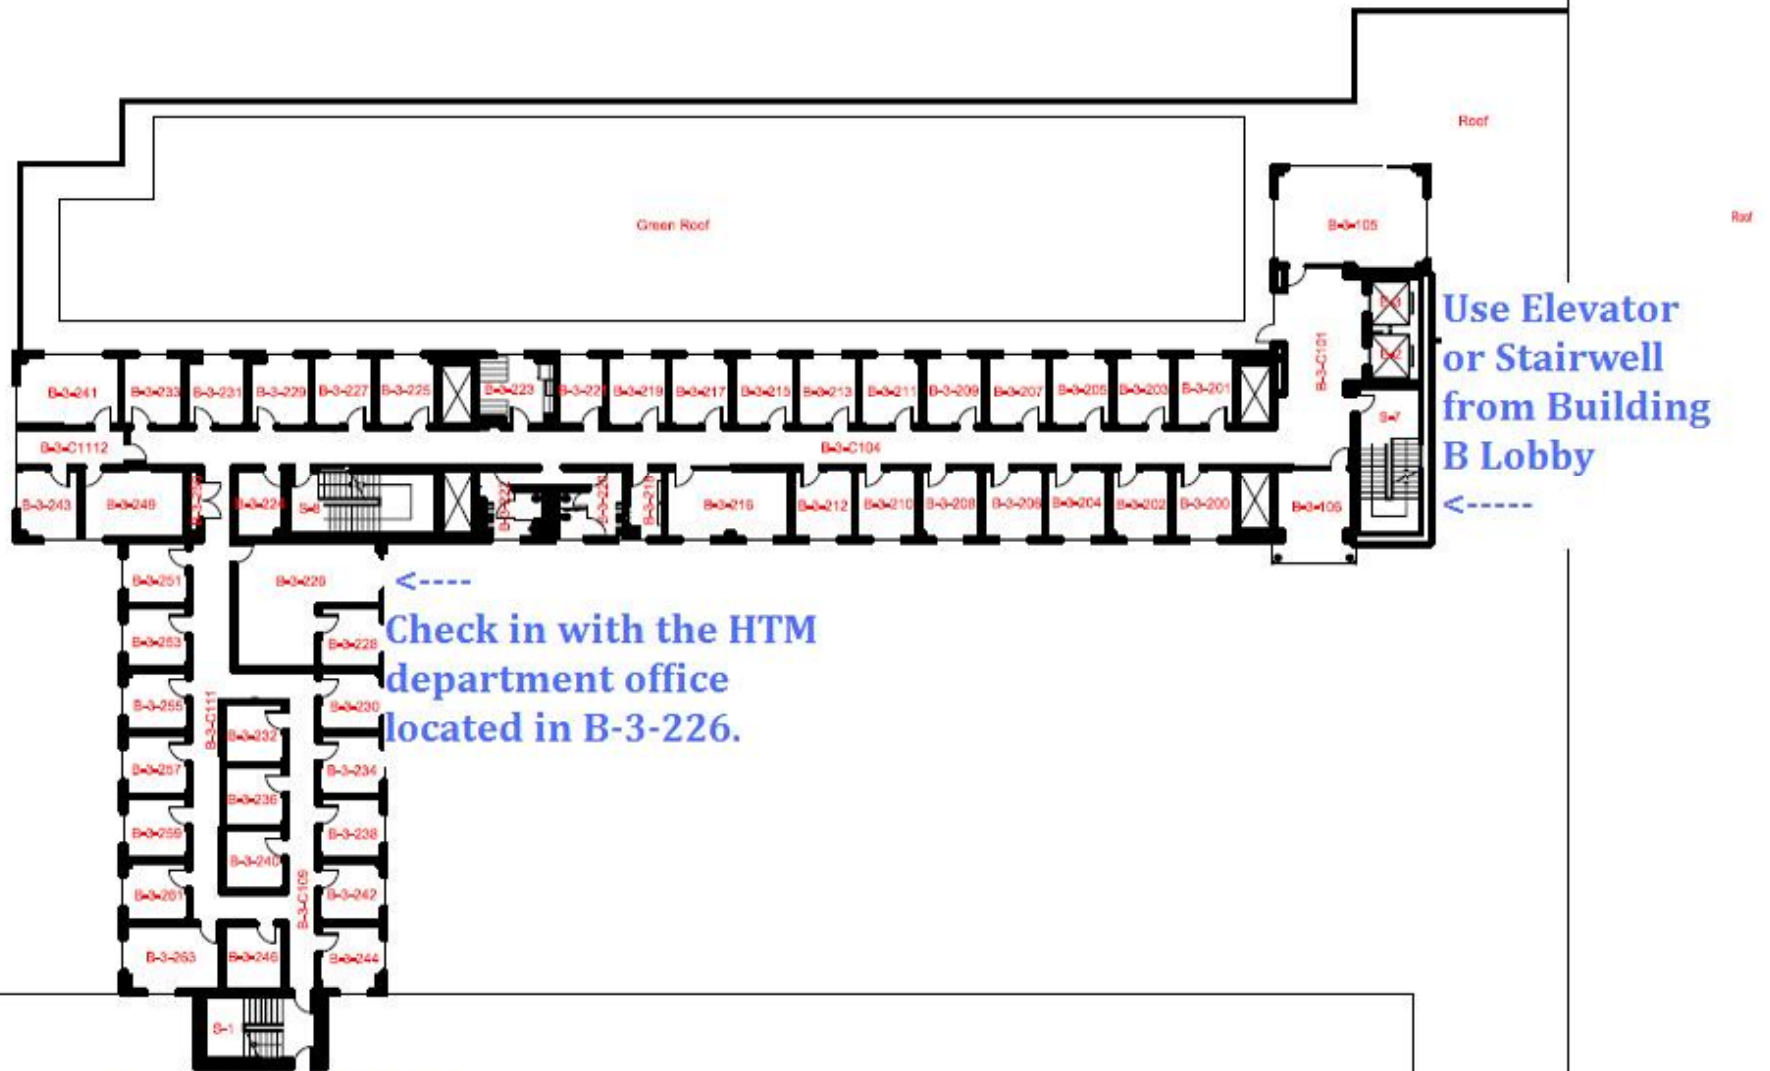

Our Allendale office
is located in
Building B of
Mackinac Hall

Use Elevator
or Stairwell
from Building
B Lobby

Check in with the HTM
department office
located in B-3-226.

Use Stairwell from
Building D - 1st Floor